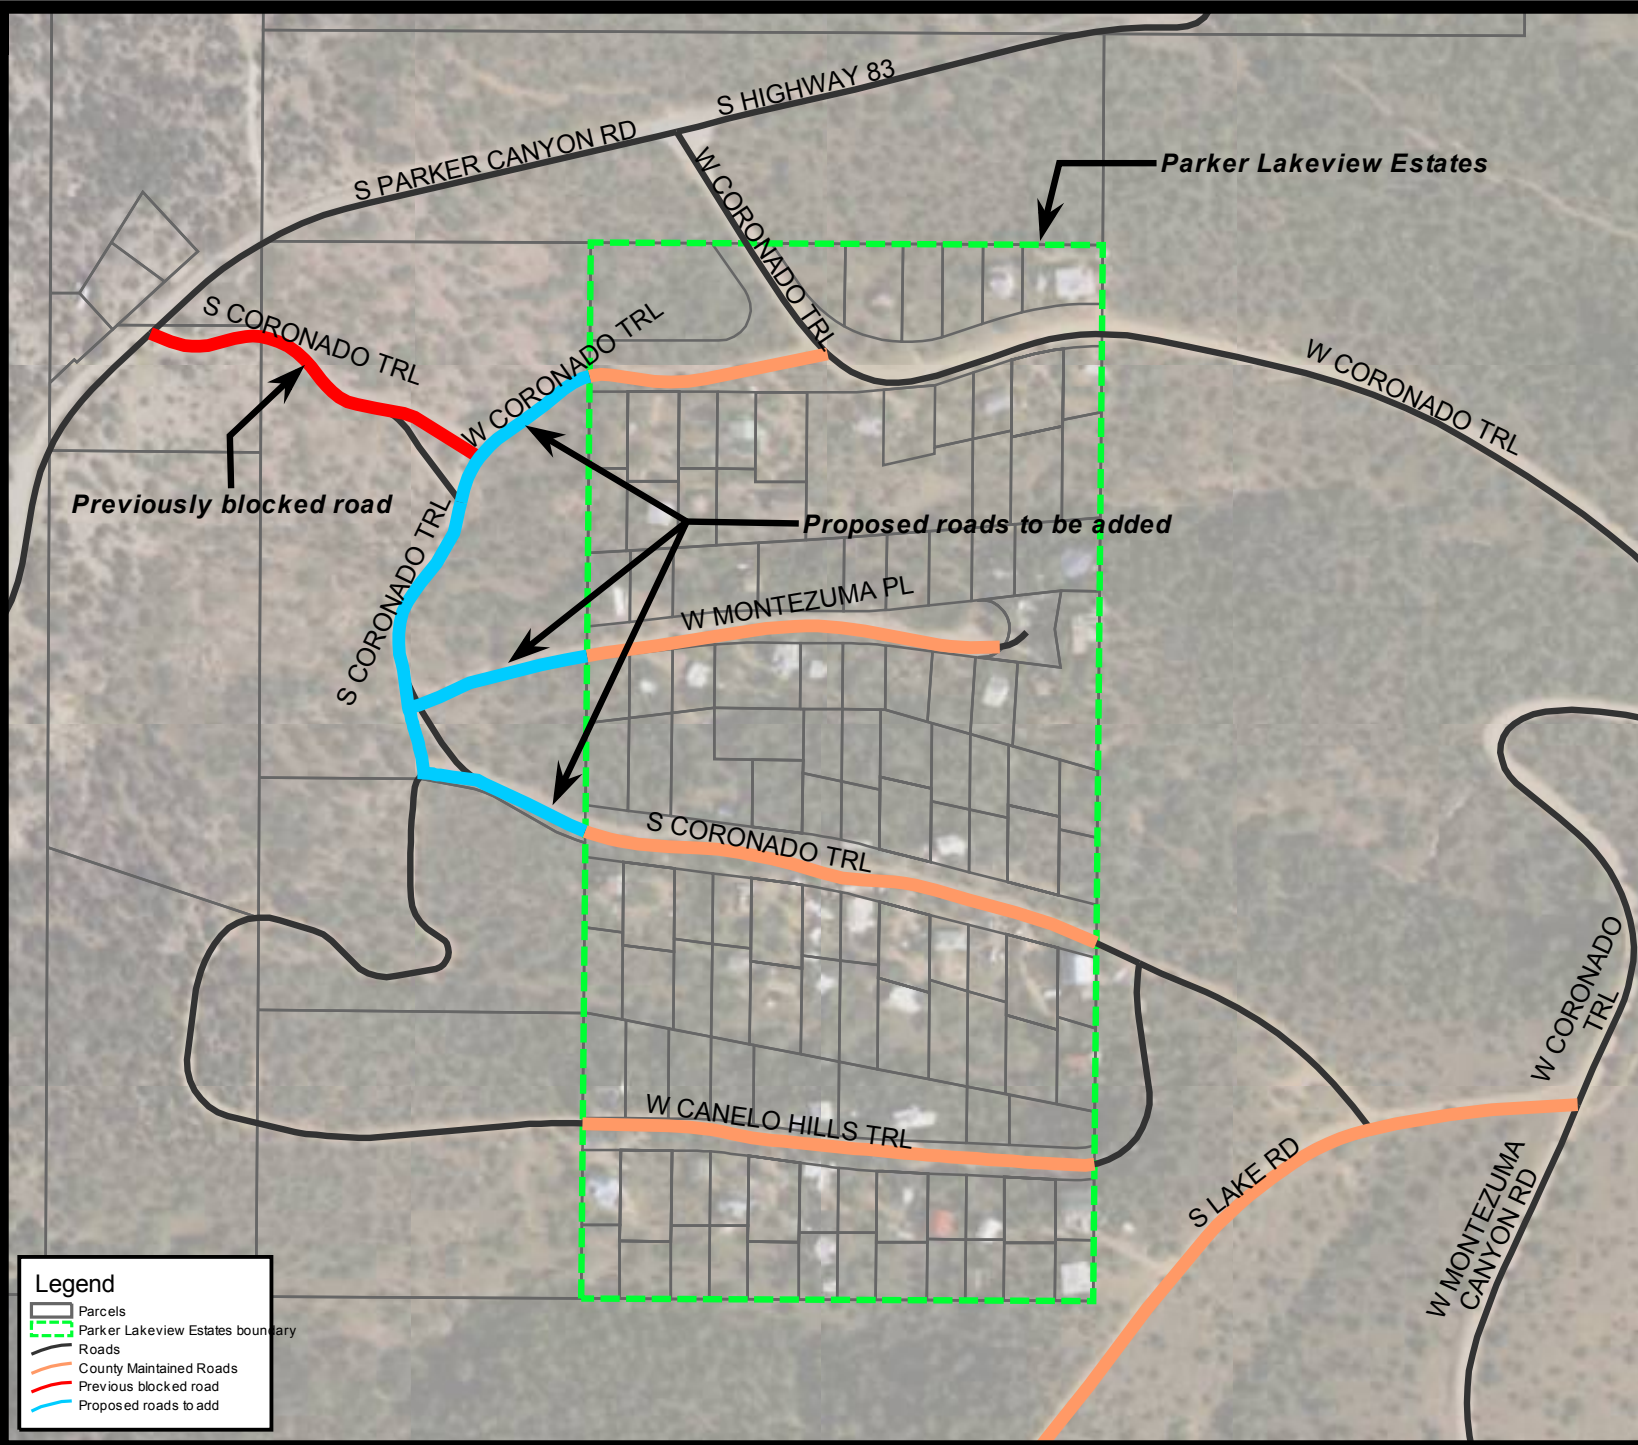

# Parker Lakeview Estates

This map is a product of the Cochise County GIS Information Technology Dept.

0' 1" = 300'

**Legend**

- Parcels
- Parker Lakeview Estates boundary
- Roads
- County Maintained Roads
- Previously blocked road
- Proposed roads to add