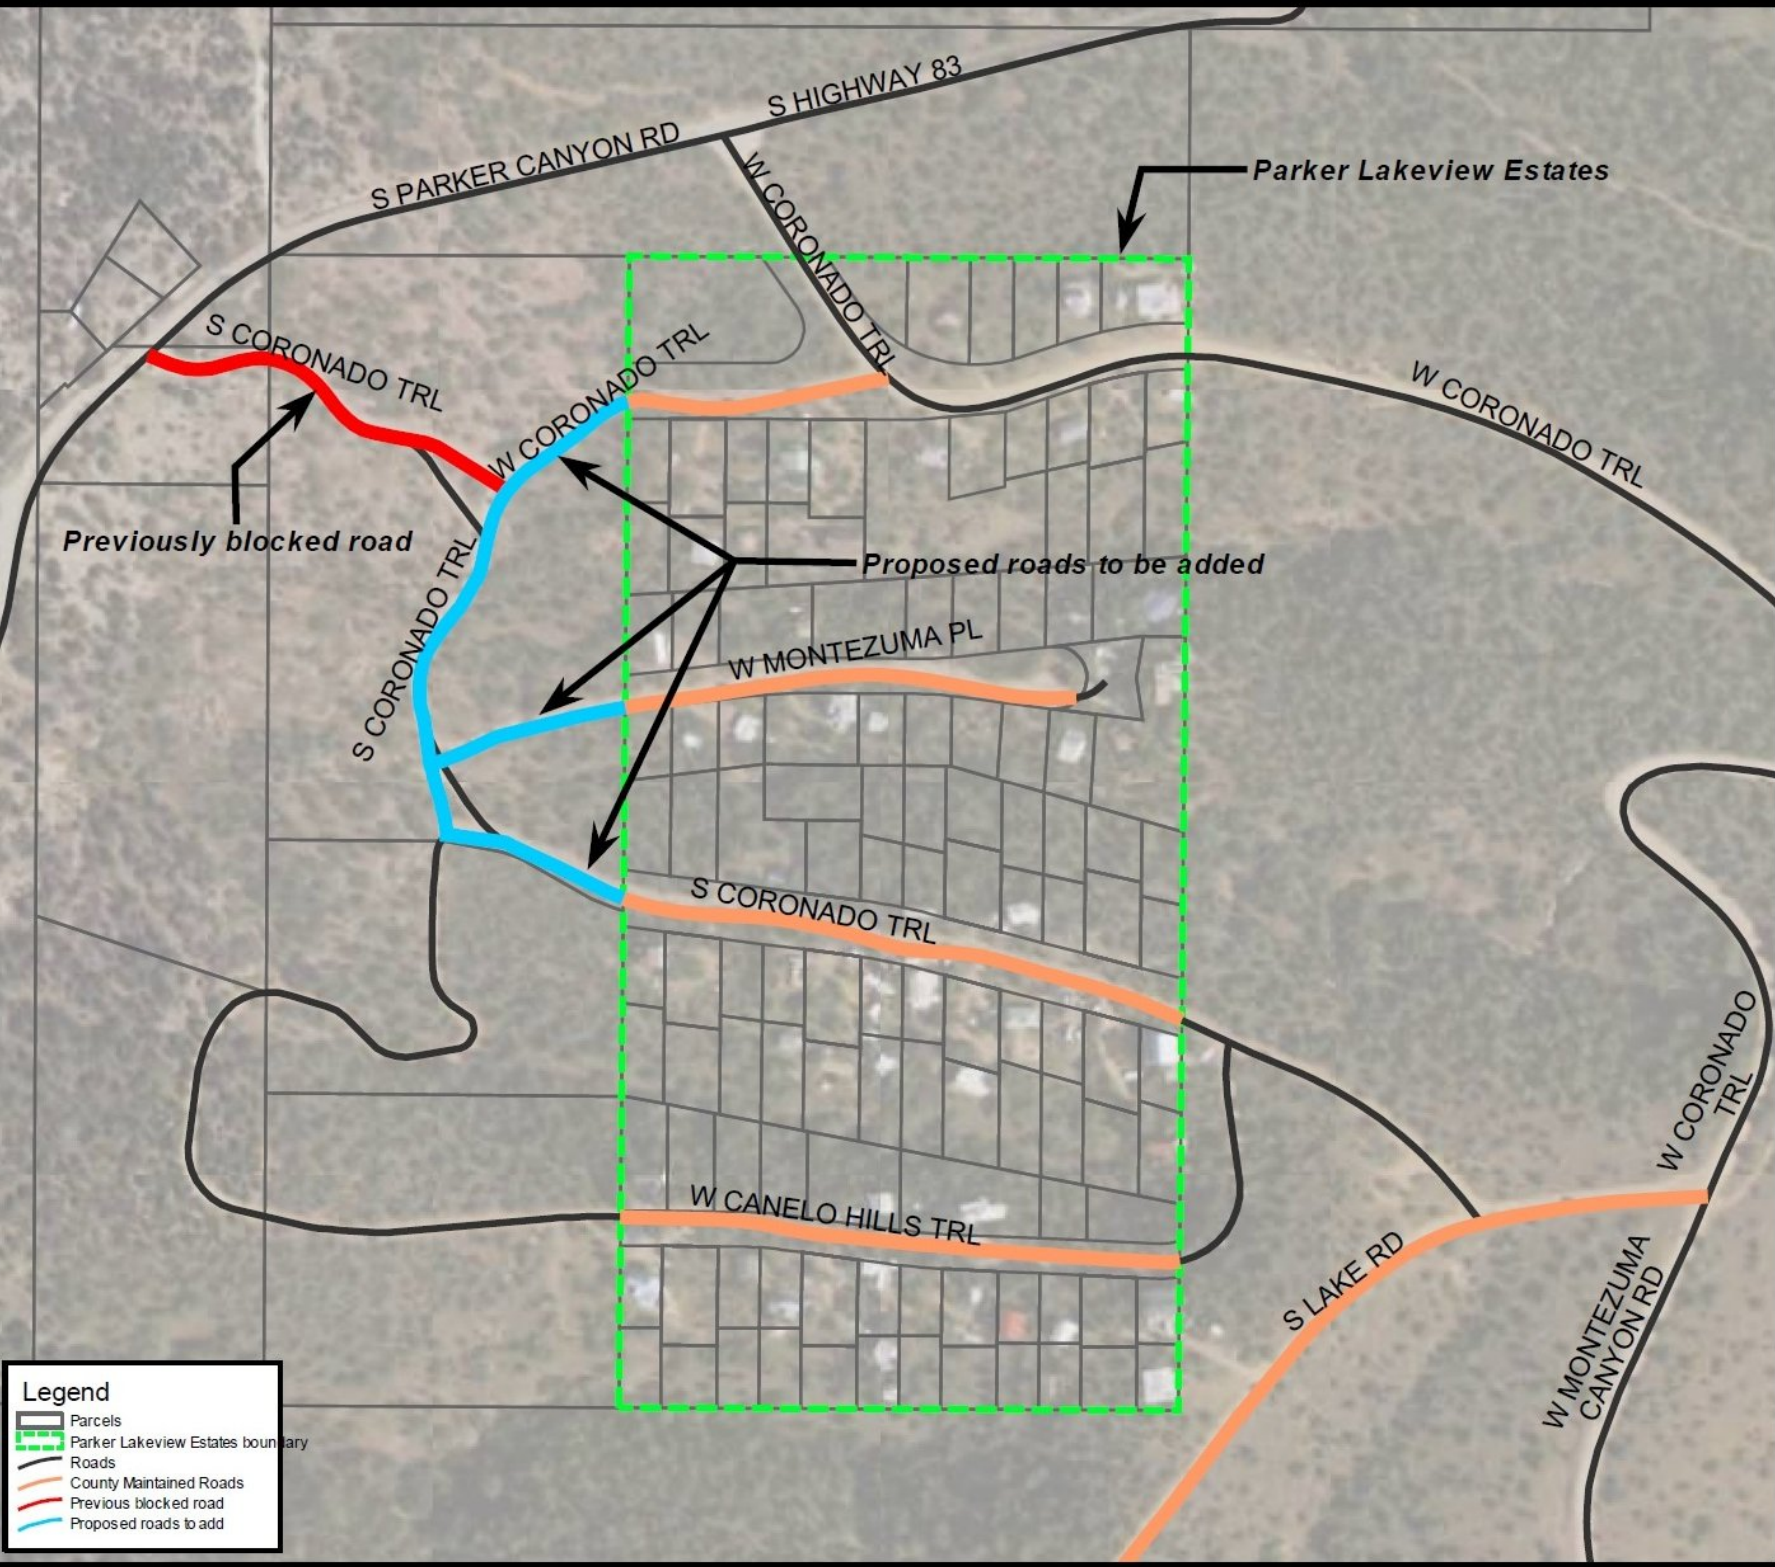

COCHISE COUNTY

Adding Roads in the Parker Lake area to County Maintenance

Public Programs...Personal Service

Legend

Land Jurisdiction:

- FOREST
- MILITARY
- NATL. PARKS

Sections

Incorporated Limits

Roads

Maintained Roads

Parker Lakeview Estates

This map is a product of the Cochise County GIS Information Technology Dept.

0' 1" = 8000'

Parker Lakeview Estates

This map is a product of the Cochise County GIS Information Technology Dept.

Legend

- Parcels
- Parker Lakeview Estates boundary
- Roads
- County Maintained Roads
- Previously blocked road
- Proposed roads to add