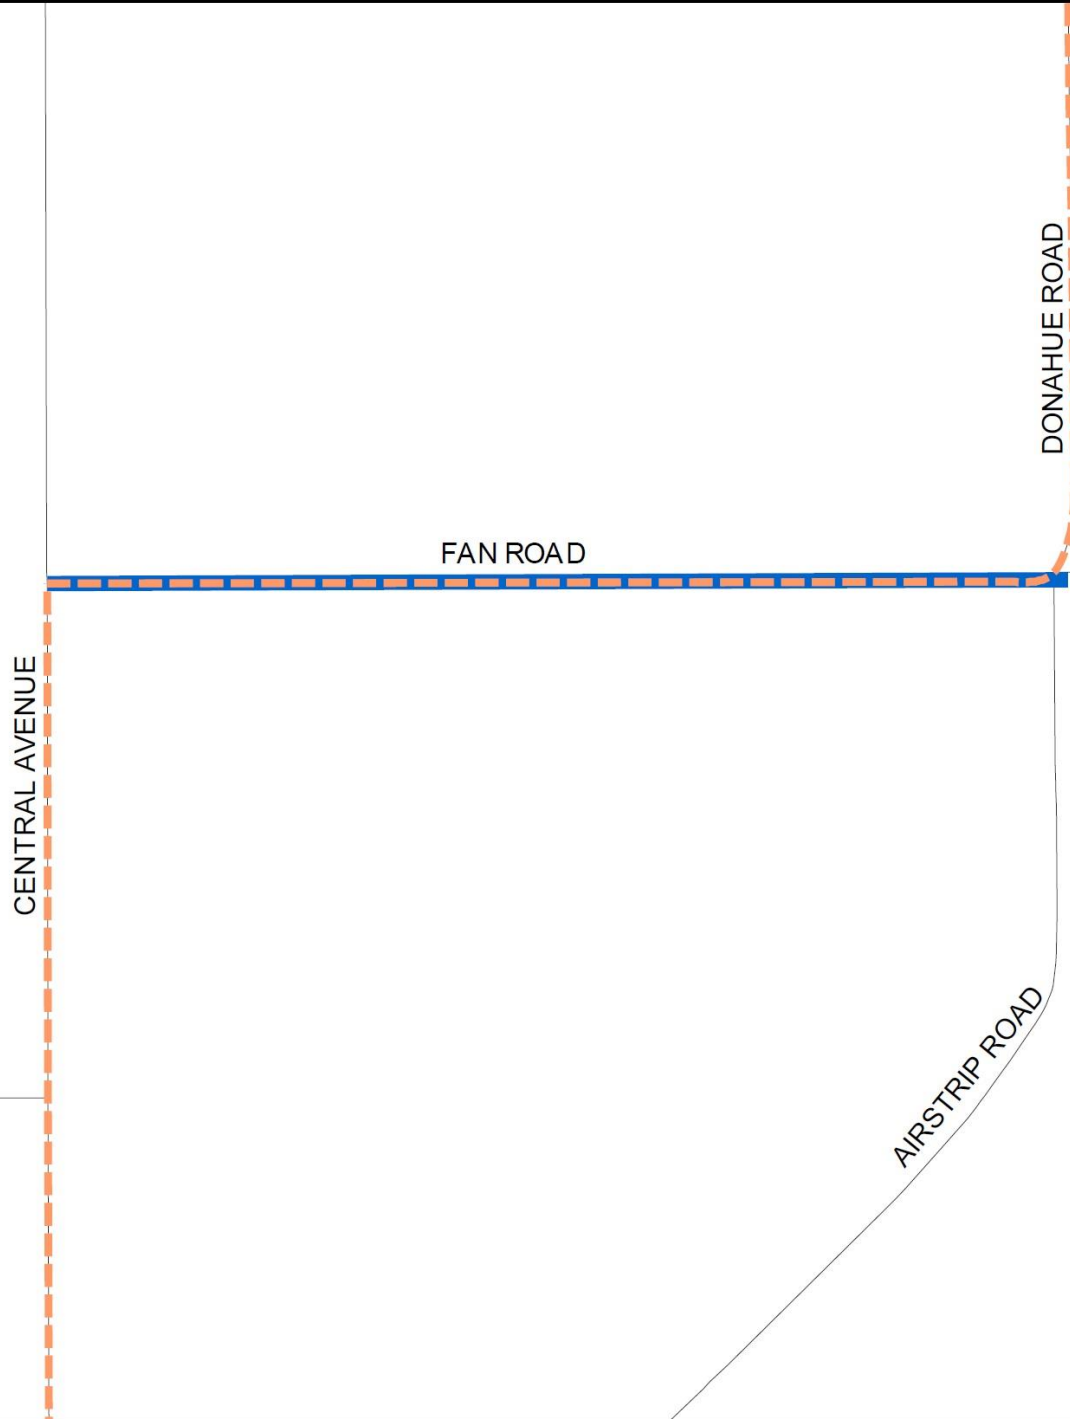

Executive Summary Map

Establishing Fan
Road as a
Declared County
Highway

Section 27
Township 12 South
Range 28 East

This map is a product of the
Cochise County GIS
Information Technology Dept.

FAN ROAD

CENTRAL AVENUE

DONAHUE ROAD

AIRSTRIP ROAD

Legend

- Declared Portion of Fan Road
- Maintained Roads