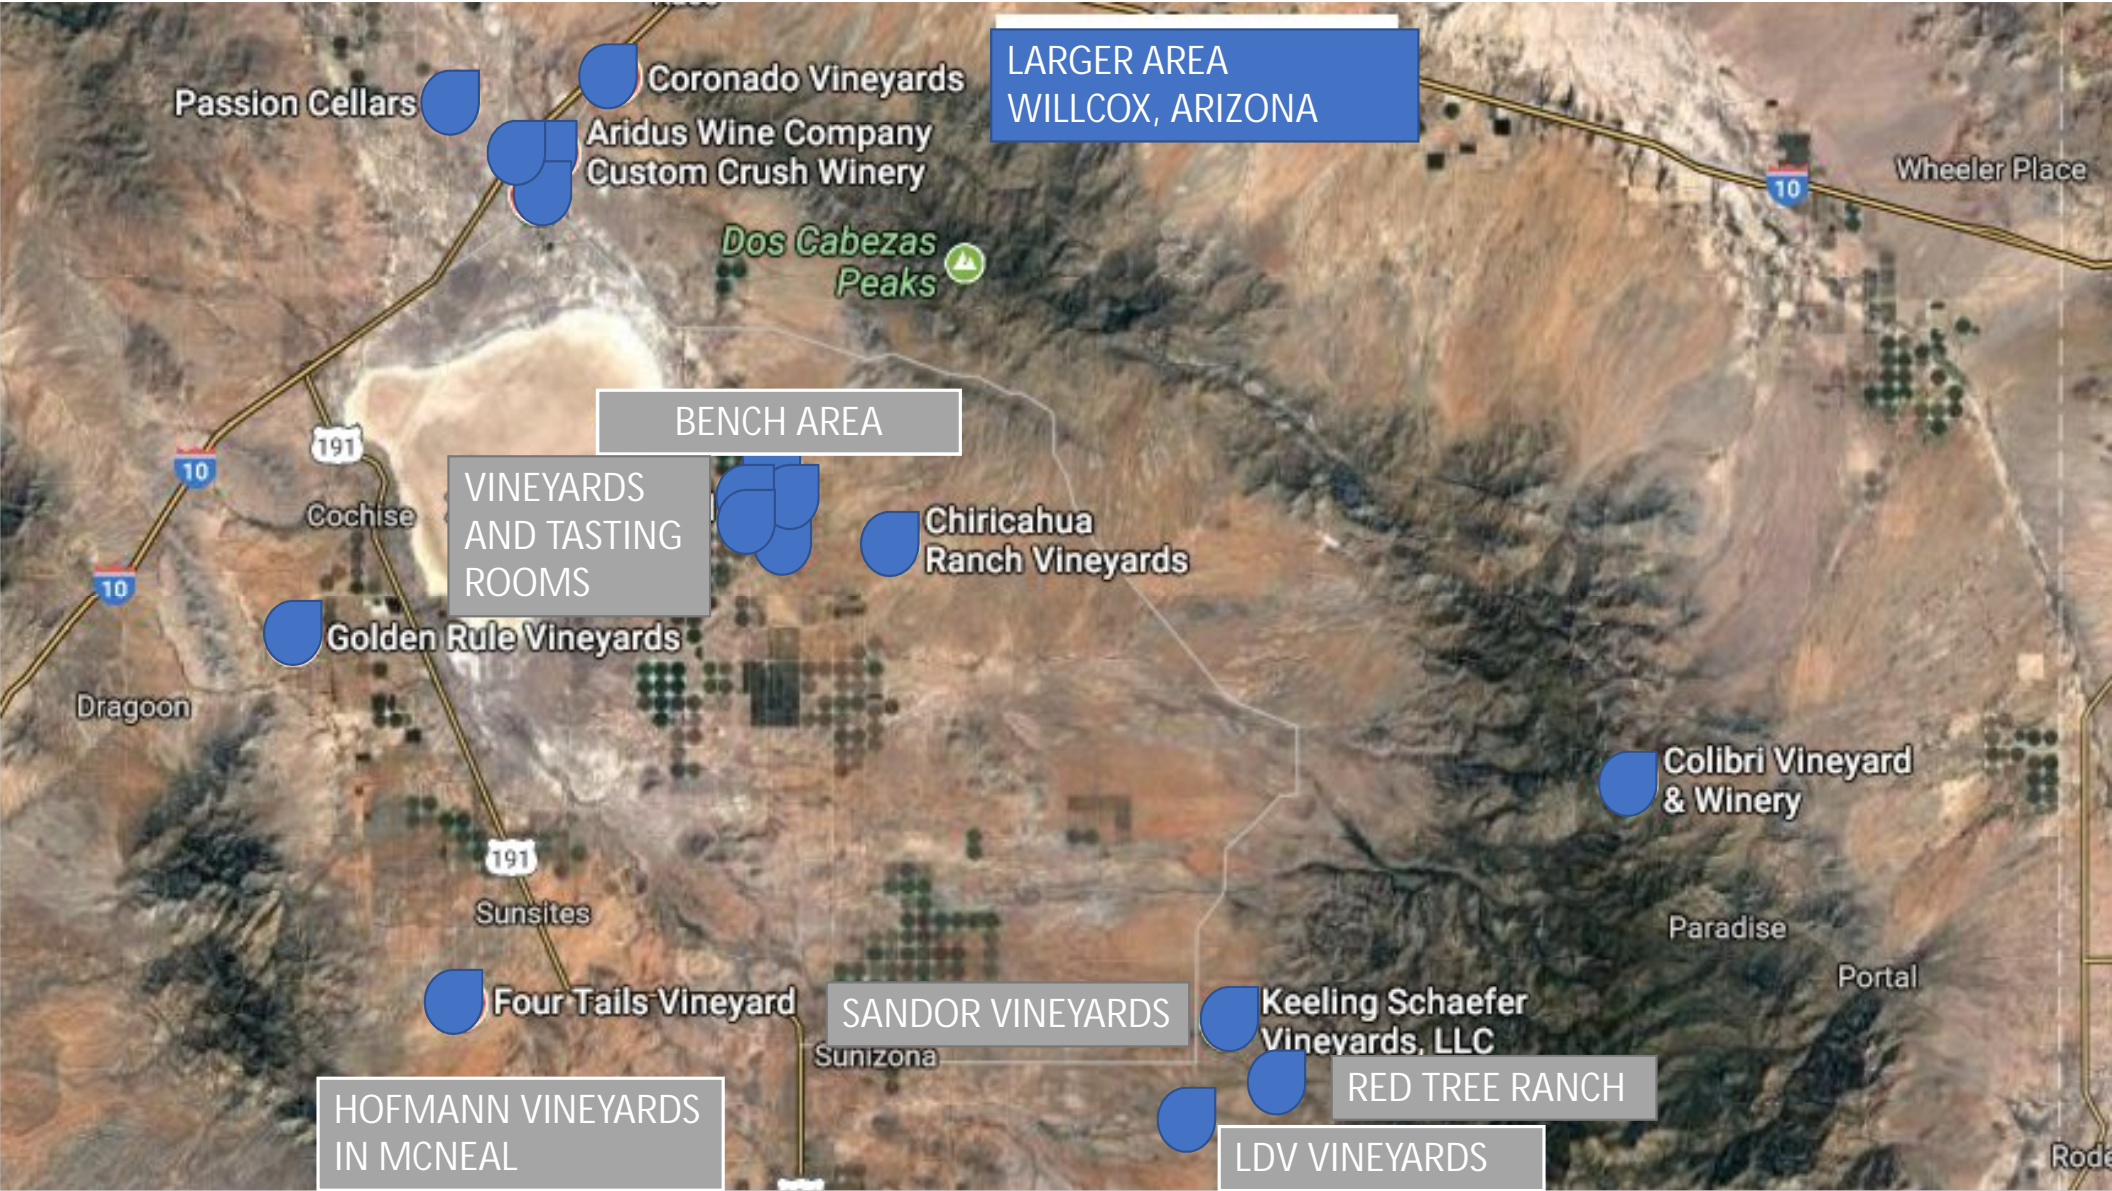

PIERCE WINES *

WAYWARD WINDS

DEEP SKY VINEYARD

FLYING LEAP VINEYARDS

ZARPARA VINEYARD *

MERKIN VINEYARDS

DOS CABEZAS WINEWORKS

SAS-Z NUTS

BIRDS AND BARRELS VINEYARDS *

MANNING AND MANNING *

Google

LARGER AREA
WILLCOX, ARIZONA

Passion Cellars

Coronado Vineyards
Aridus Wine Company
Custom Crush Winery

Dos Cabezas
Peaks

Wheeler Place

BENCH AREA

VINEYARDS
AND TASTING
ROOMS

Chiricahua
Ranch Vineyards

Golden Rule Vineyards

Cochise

Dragoon

Colibri Vineyard
& Winery

Sunsites

Paradise

Portal

Four Tails Vineyard

SANDOR VINEYARDS

Keeling Schaefer
Vineyards, LLC

RED TREE RANCH

HOFMANN VINEYARDS
IN MCNEAL

Sunizona