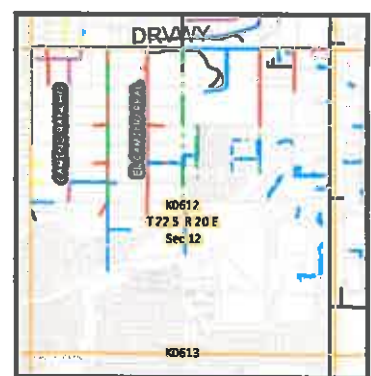

Google Maps 1601 AZ-92

Image capture: Sep 2016 © 2018 Google

Sierra Vista, Arizona

Google, Inc.

Street View - Sep 2016

105-16-030

Buena Site

Map Showing
 Primary Overhead Line
 Crossing Parcel
 on the Right

Legend

- Parcel
- Primary OH Line Section
- <all other values>
- Phasing Code**
- A
- B
- C
- AB
- AC
- BC
- ABC

1 in = 100 ft

Date: 2/9/2018

Prepared by: R. Bigelow

Source: Esri, DigitalGlobe, GeoEye, Earthstar, Geographics, CNES/Airbus DS, USDA, USGS, AEX, Getmapping, Aerogrid, IGN, IGP, swisstopo, and the GIS User Community

208-84-003E

Sloan Site

Map Showing
Primary Overhead Line
Crossing Parcel

Legend

- Parcel
- Primary OH Line Section
- <all other values>
- Phasing Code**
- A
- B
- C
- AB
- AC
- BC
- ABC

1 in = 100 ft

Date: 2/9/2018