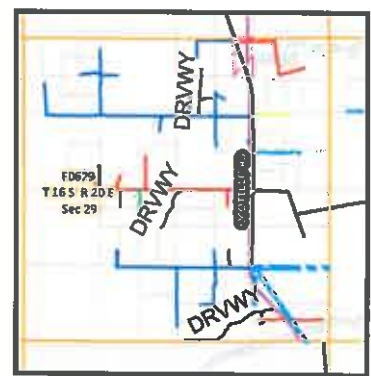

Google Maps 1601 AZ-92

Image capture: Sep 2016 © 2018 Google

Sierra Vista, Arizona

Google, Inc.

Street View - Sep 2016

105-16-030

Buena Site

Map Showing
 Primary Overhead Line
 Crossing Parcel
 on the Right

Legend

- Parcel
- Primary OH Line Section
- <all other values>
- Phasing Code**
- A
- B
- C
- AB
- AC
- BC
- ABC

1 in = 100 ft

Date: 2/9/2018

Prepared by: R. Bigelow

Source: Esri, DigitalGlobe, GeoEye, Earthstar, Geographics, CNES/Airbus DS, USDA, USGS, AEX, Getmapping, Aerogrid, IGN, IGP, swisstopo, and the GIS User Community

208-84-003E

Sloan Site

Map Showing
Primary Overhead Line
Crossing Parcel

Legend

- Parcel
- Primary OH Line Section
- <all other values>
- Phasing Code**
- A
- B
- C
- AB
- AC
- BC
- ABC

1 in = 100 ft

Date: 2/9/2018