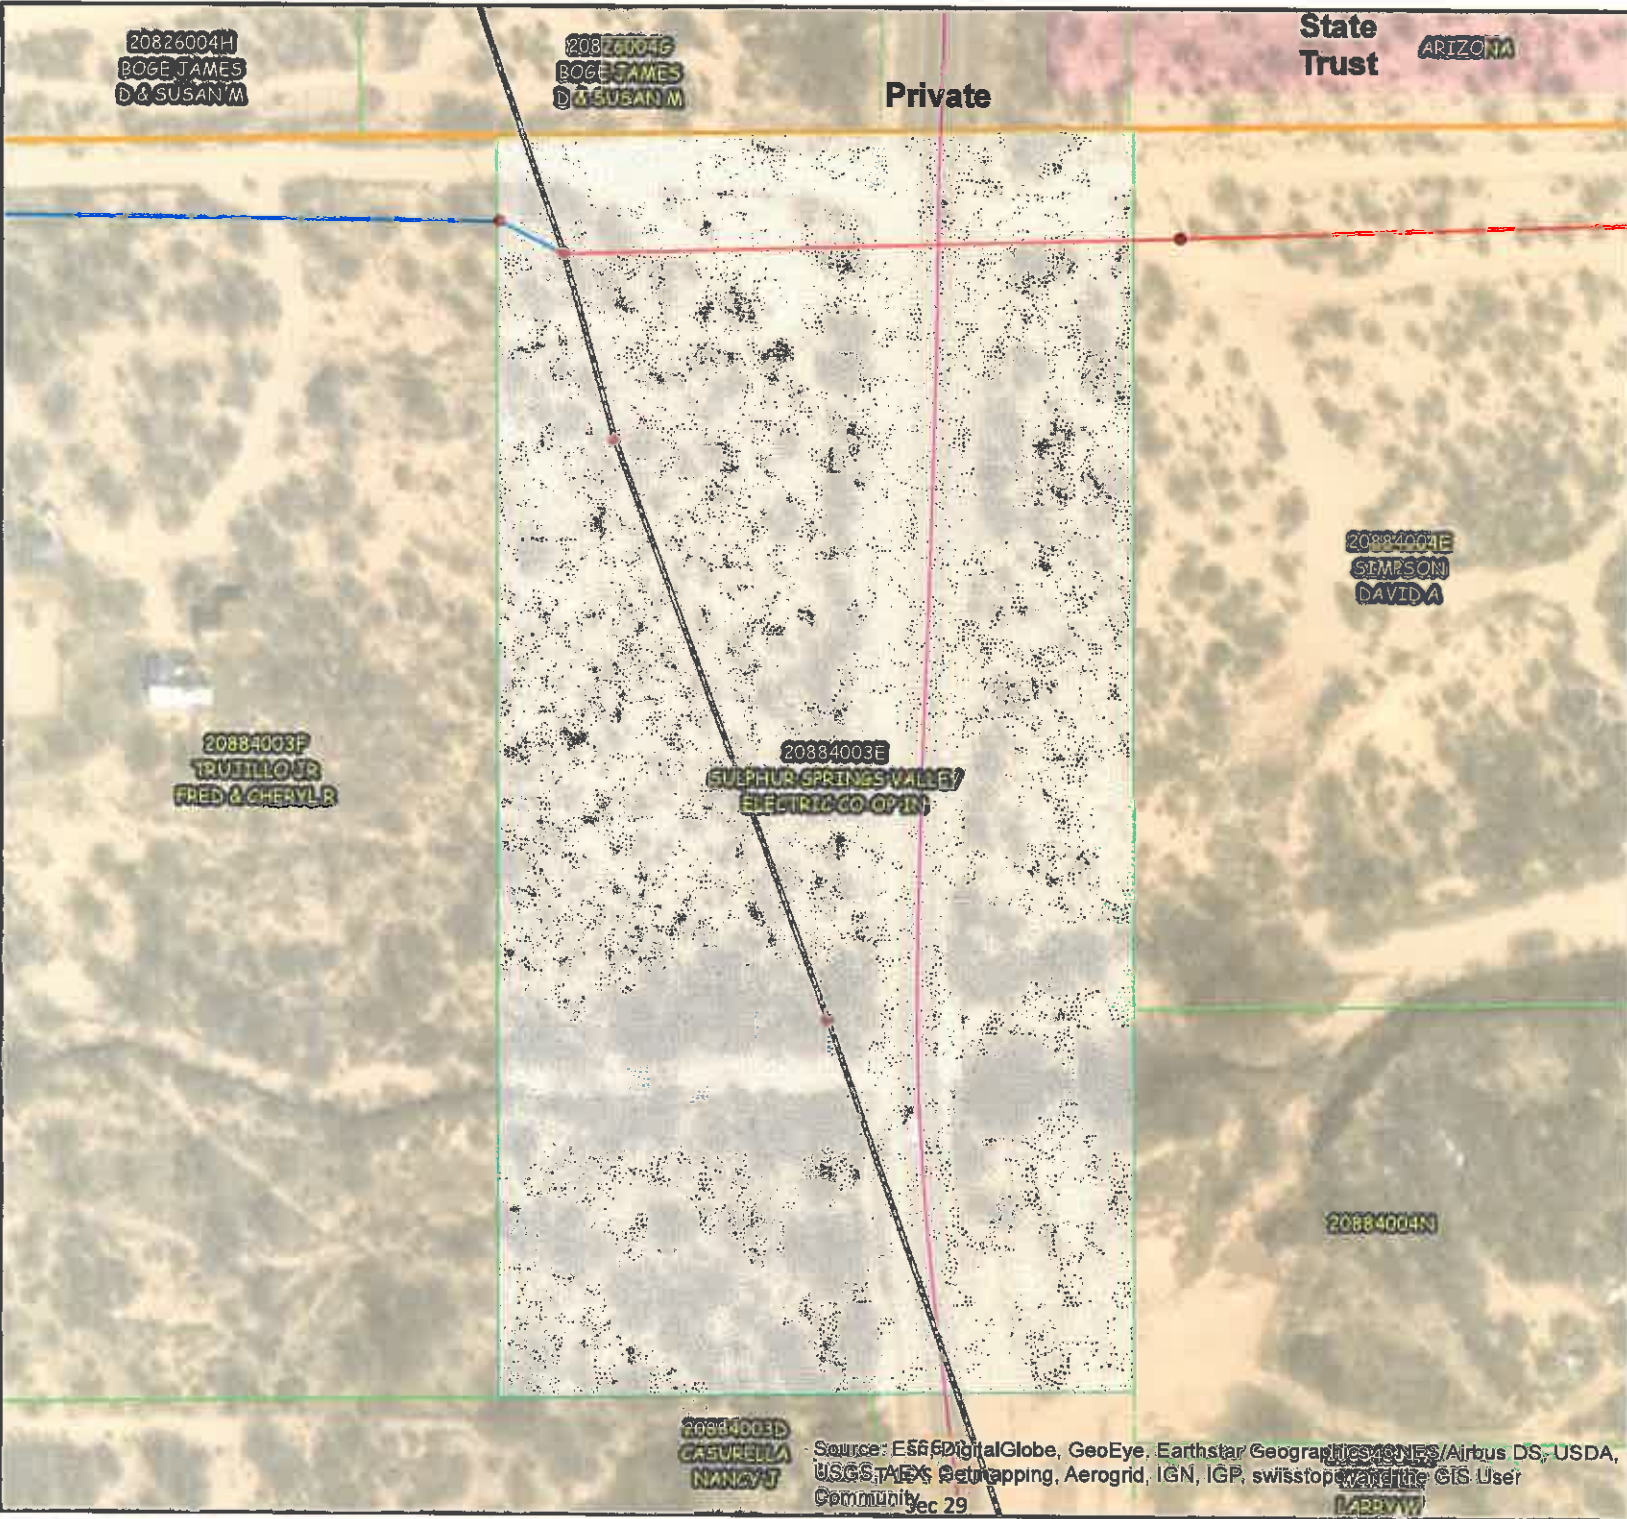

Google Maps 1601 AZ-92

Image capture: Sep 2016 © 2018 Google

Sierra Vista, Arizona

Google, Inc.

Street View - Sep 2016

105-16-030

Buena Site

Map Showing
 Primary Overhead Line
 Crossing Parcel
 on the Right

Legend

- Parcel
- Primary OH Line Section
- <all other values>
- Phasing Code**
- A
- B
- C
- AB
- AC
- BC
- ABC

1 in = 100 ft

Date: 2/9/2018

Prepared by: R. Bigelow

Source: Esri, DigitalGlobe, GeoEye, Earthstar, Geographics, CNES/Airbus DS, USDA, USGS, AEX, Getmapping, Aerogrid, IGN, IGP, swisstopo, and the GIS User Community

208-84-003E

Sloan Site

Map Showing
Primary Overhead Line
Crossing Parcel

Legend

- Parcel
- Primary OH Line Section
- <all other values>
- Phasing Code**
- A
- B
- C
- AB
- AC
- BC
- ABC

1 in = 100 ft

Date: 2/9/2018