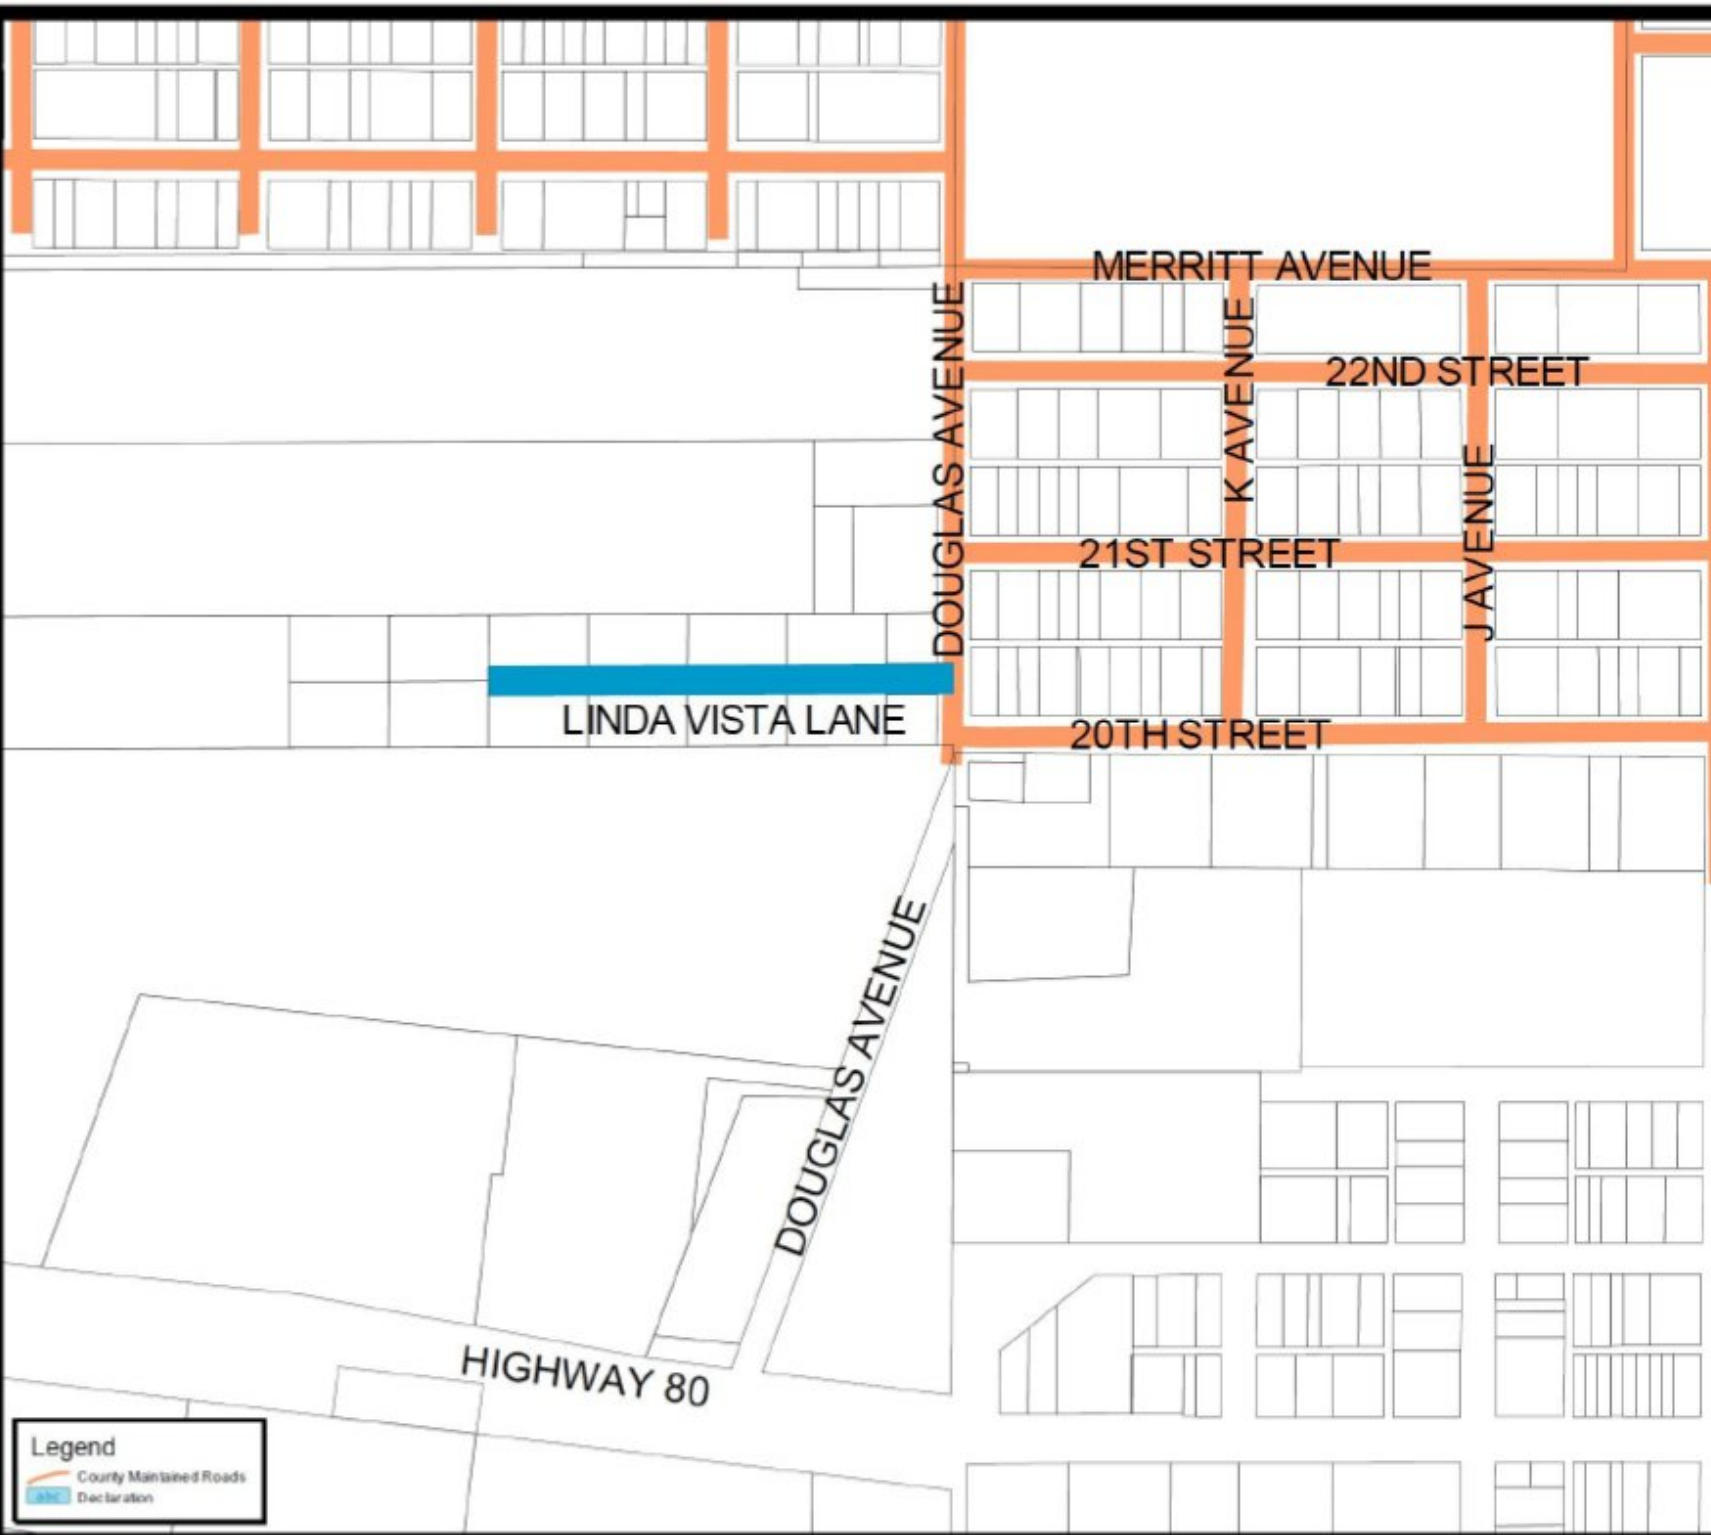

COCHISE COUNTY

Establishing Linda Vista Lane as a Declared County Highway

April 10th, 2018

Public Programs...Personal Service

Executive
Summary Map

Establishing Linda
Vista Lane as a
Declared County
Highway

Section 11
Township 24 South
Range 27 East

This map is a product of the
Cochise County GIS
Information Technology Dept.

Legend
County Maintained Roads
Declaration

COCHISE COUNTY

Linda Vista Lane at Douglas Avenue
Intersection facing west

Location Map

Establishing Linda Vista Lane as a Declared County Highway

Section 11
Township 14 South
Range 27 East

This map is a product of the Cochise County GIS Information Technology Dept.

Legend

- Sections
- Roads
- Milepost
- Area of Declaration
- Declaration