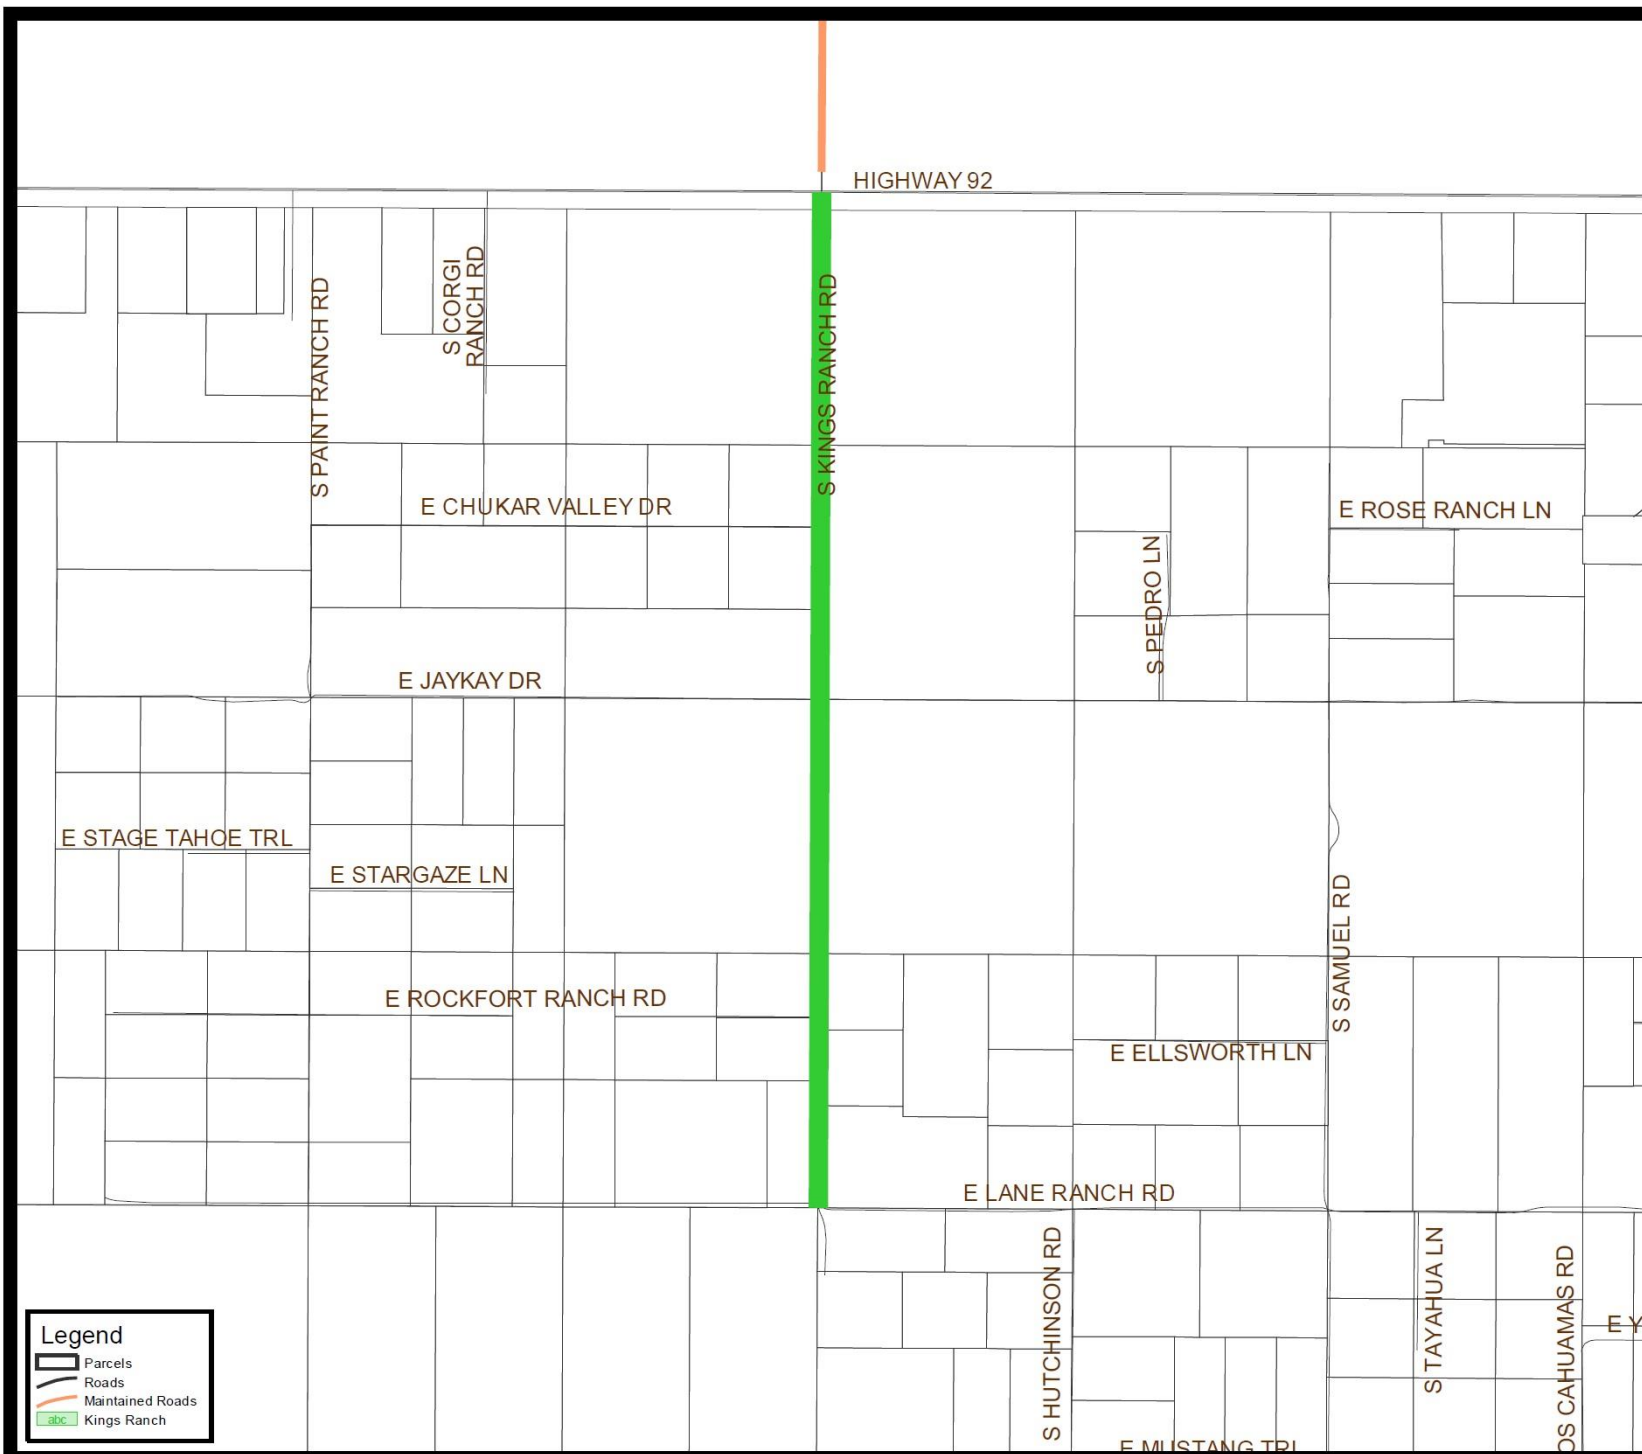

Executive Summary Map

Proposed addition of 1 mile of Kings Ranch Road to the County Maintenance System

This map is a product of the Cochise County GIS Information Technology Dept

Legend

- Parcels
- Roads
- Maintained Roads
- Kings Ranch