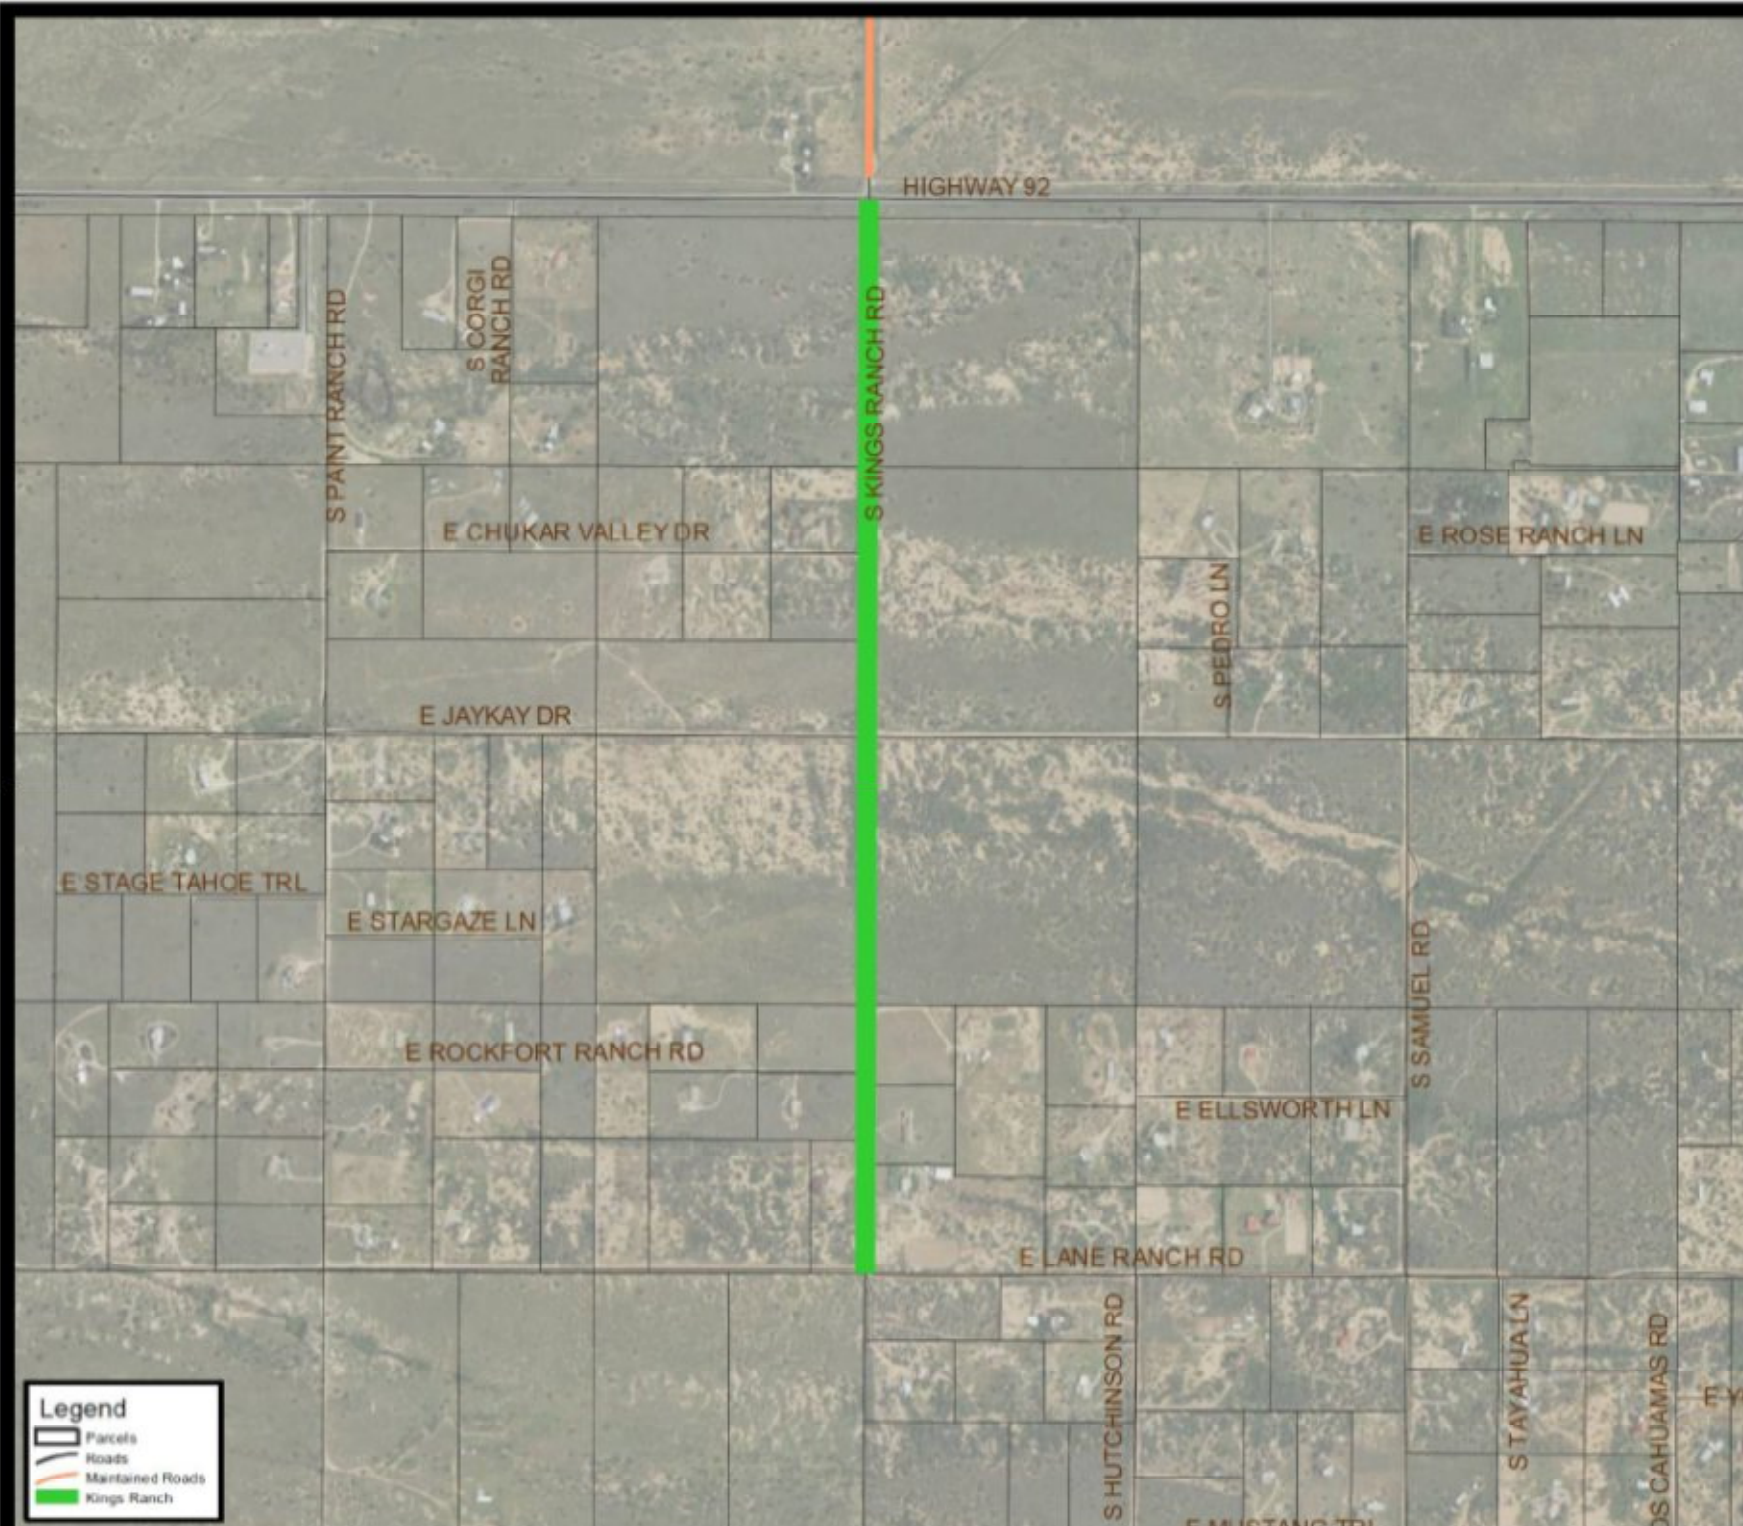

COCHISE COUNTY

Establishing Kings Ranch Road as a Declared County Highway

March 26th, 2019

Public Programs...Personal Service

Location Map

Proposed addition
of 1 mile of
Kings Ranch
Road
to the County
Maintenance
System

This map is a product of the
Cochise County GIS
Information Technology Dept

Legend

- Townships
- Sections
- Roads
- Maintained Roads
- Kings Ranch

Executive Summary Map

Proposed Establishment of Kings Ranch Road as a County Highway

Sections 1 & 2 Township 24 South Range 21 East

This map is a product of the Cochise County GIS Information Technology Dept

Legend

- Parcels
- Roads
- Maintained Roads
- Kings Ranch