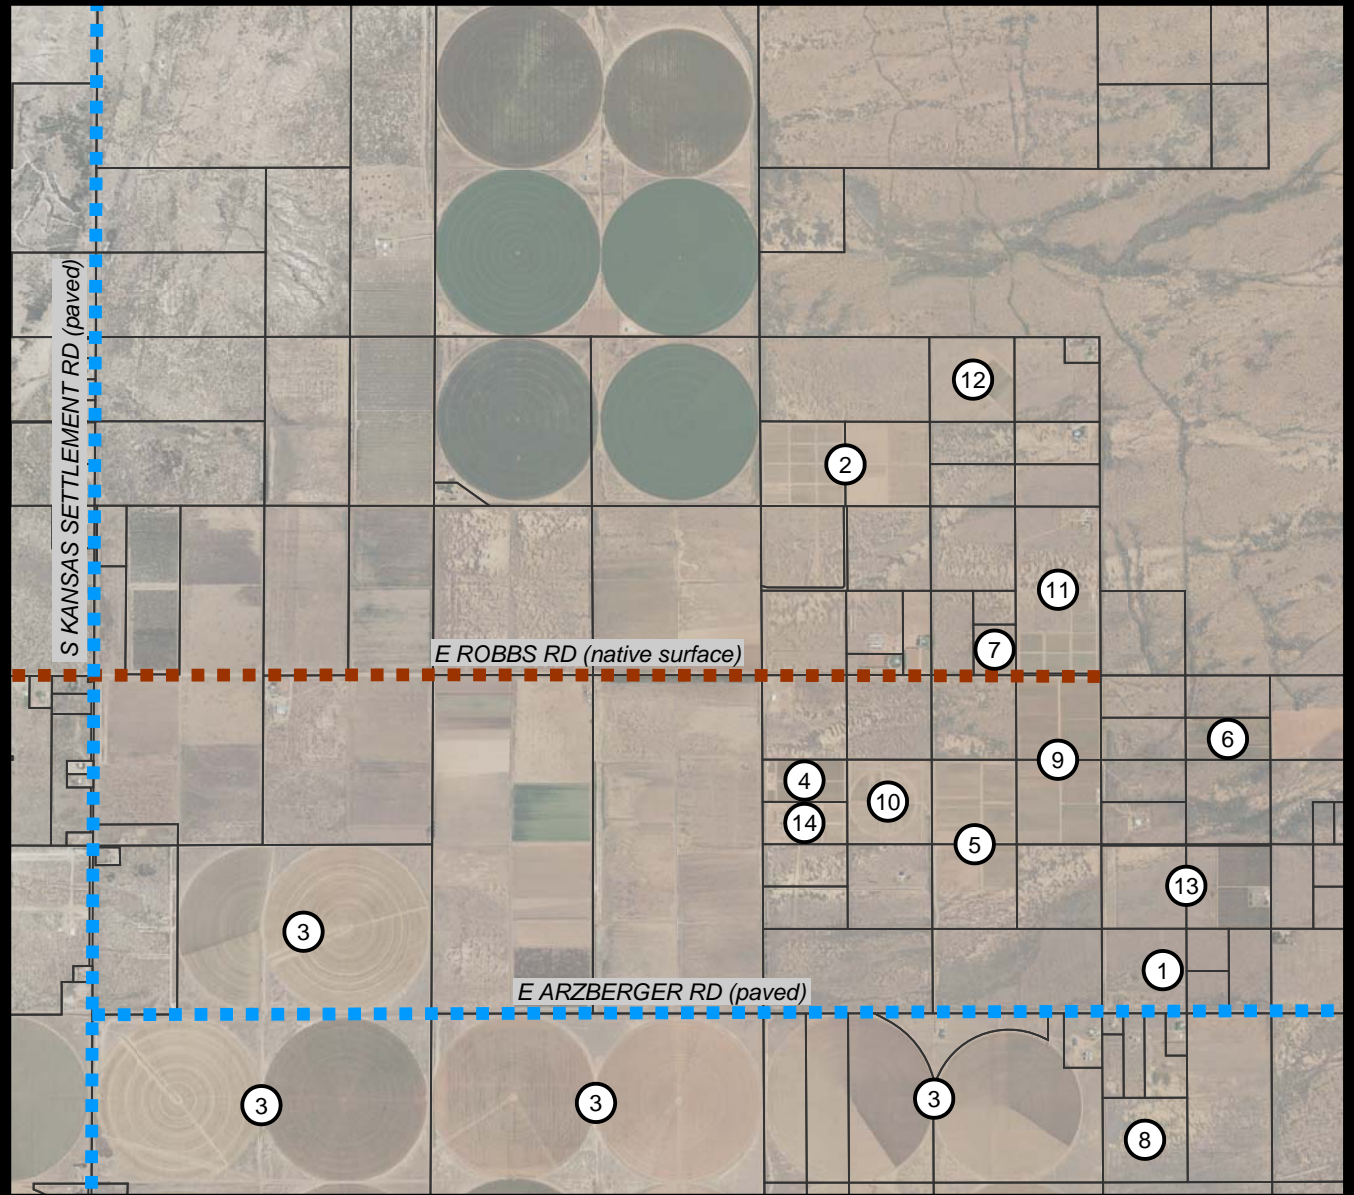

Robbs / Arzberger Road Improvements

- | | | | |
|---|-----------------------------|---|---------------------|
| ① | Birds and Barrels Vineyards | ⑧ | Manning and Manning |
| ② | Carlson Creek Vineyard | ⑨ | Merkin Vineyards |
| ③ | Coronado Farms | ⑩ | Pierce Wines |
| ④ | Deep Sky Vineyard | ⑪ | Pillsbury Vineyard |
| ⑤ | Dos Cabezas Wineworks | ⑫ | Rhumb Line Vineyard |
| ⑥ | Flying Leap Vineyards | ⑬ | SAS-Z Nuts |
| ⑦ | Hammelma Wines | ⑭ | Zarpara Vineyard |