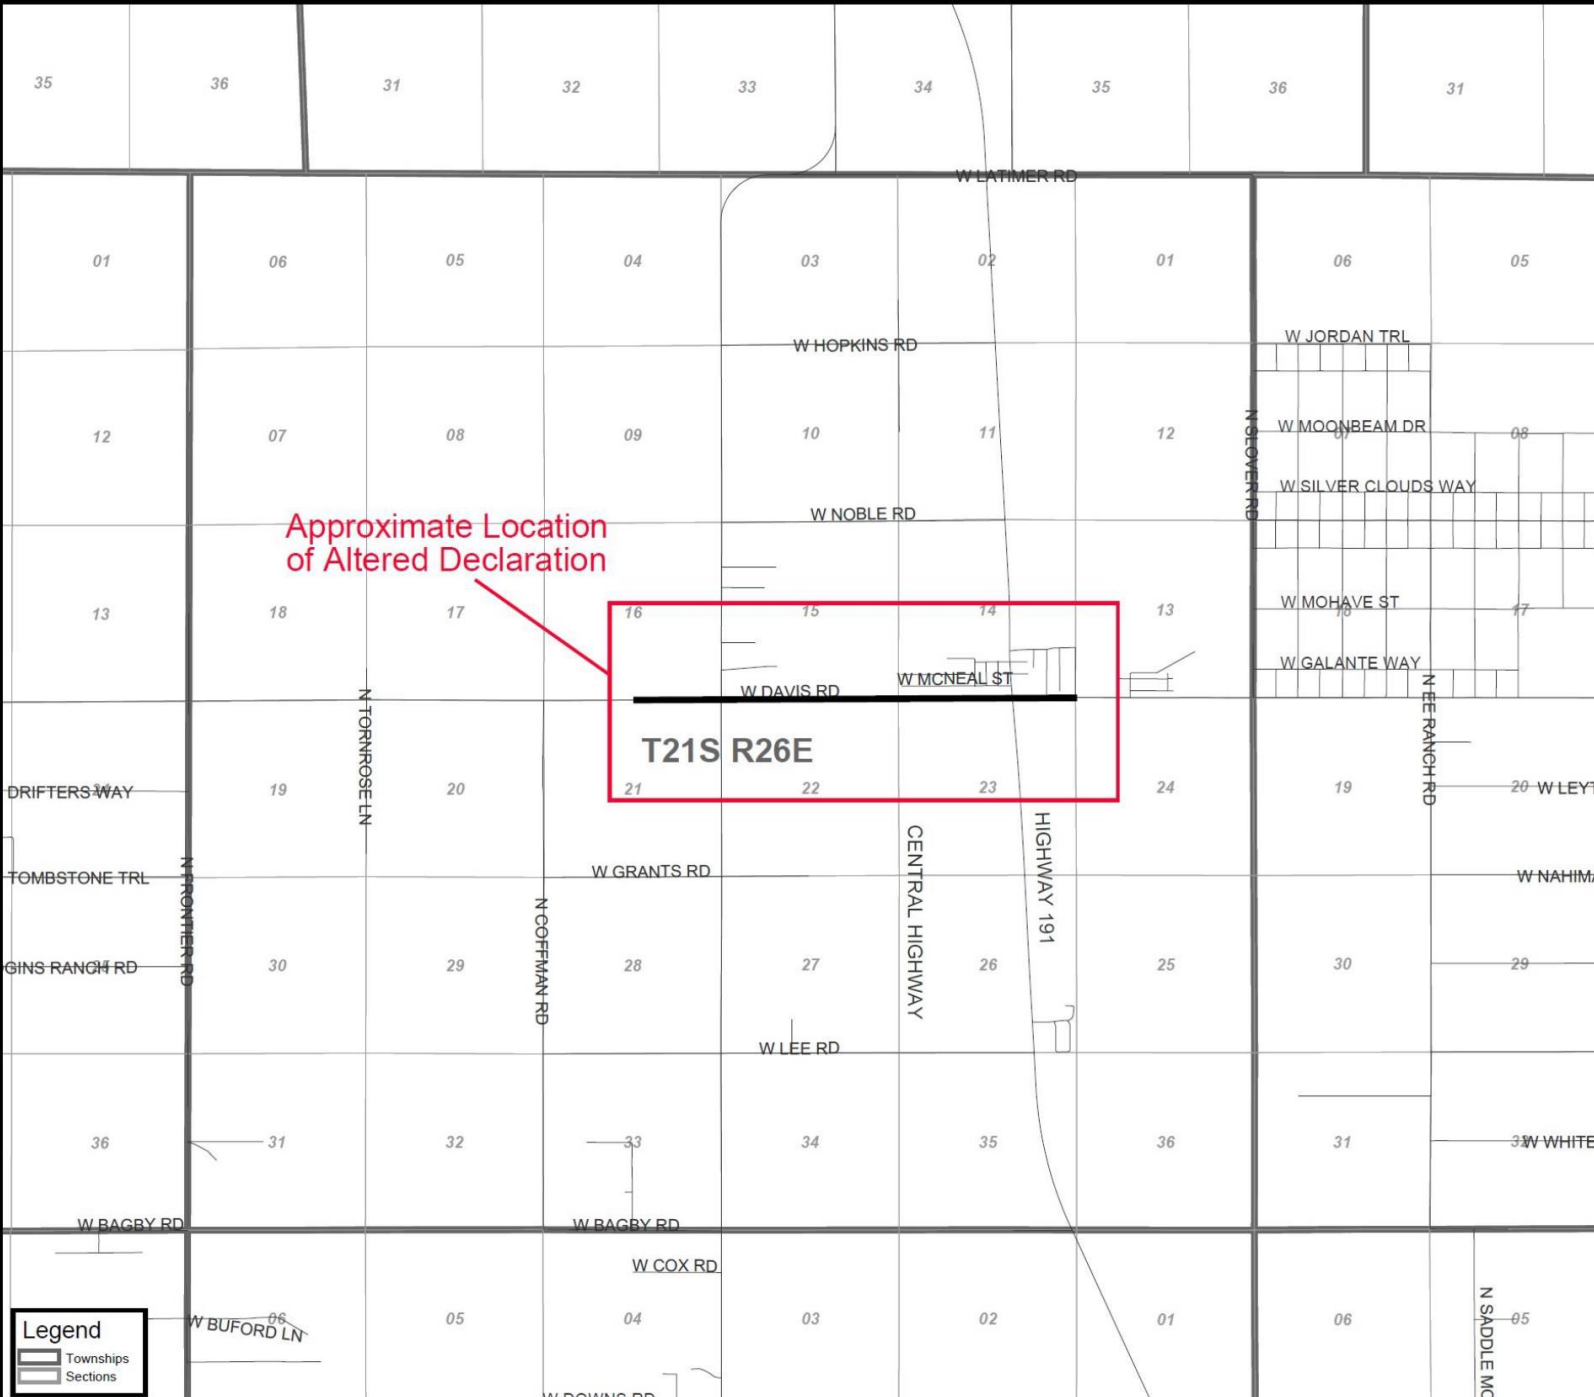

COCHISE COUNTY

Altering the declared width of Davis Road, an established County Highway

December 15th, 2020

Public Programs...Personal Service

Location Map

Altering the
Established Width
of Davis Road

Township 21 South
Range 26 East

This map is a product of the
Cochise County GIS
Information Technology Dept.

Legend

- Townships
- Sections

Legend

- Sections
- Altered Declaration

Executive
Summary Map

Altering the
Established Width
of Davis Road

Township 21 South
Range 26 East

This map is a product of the
Cochise County GIS
Information Technology Dept.