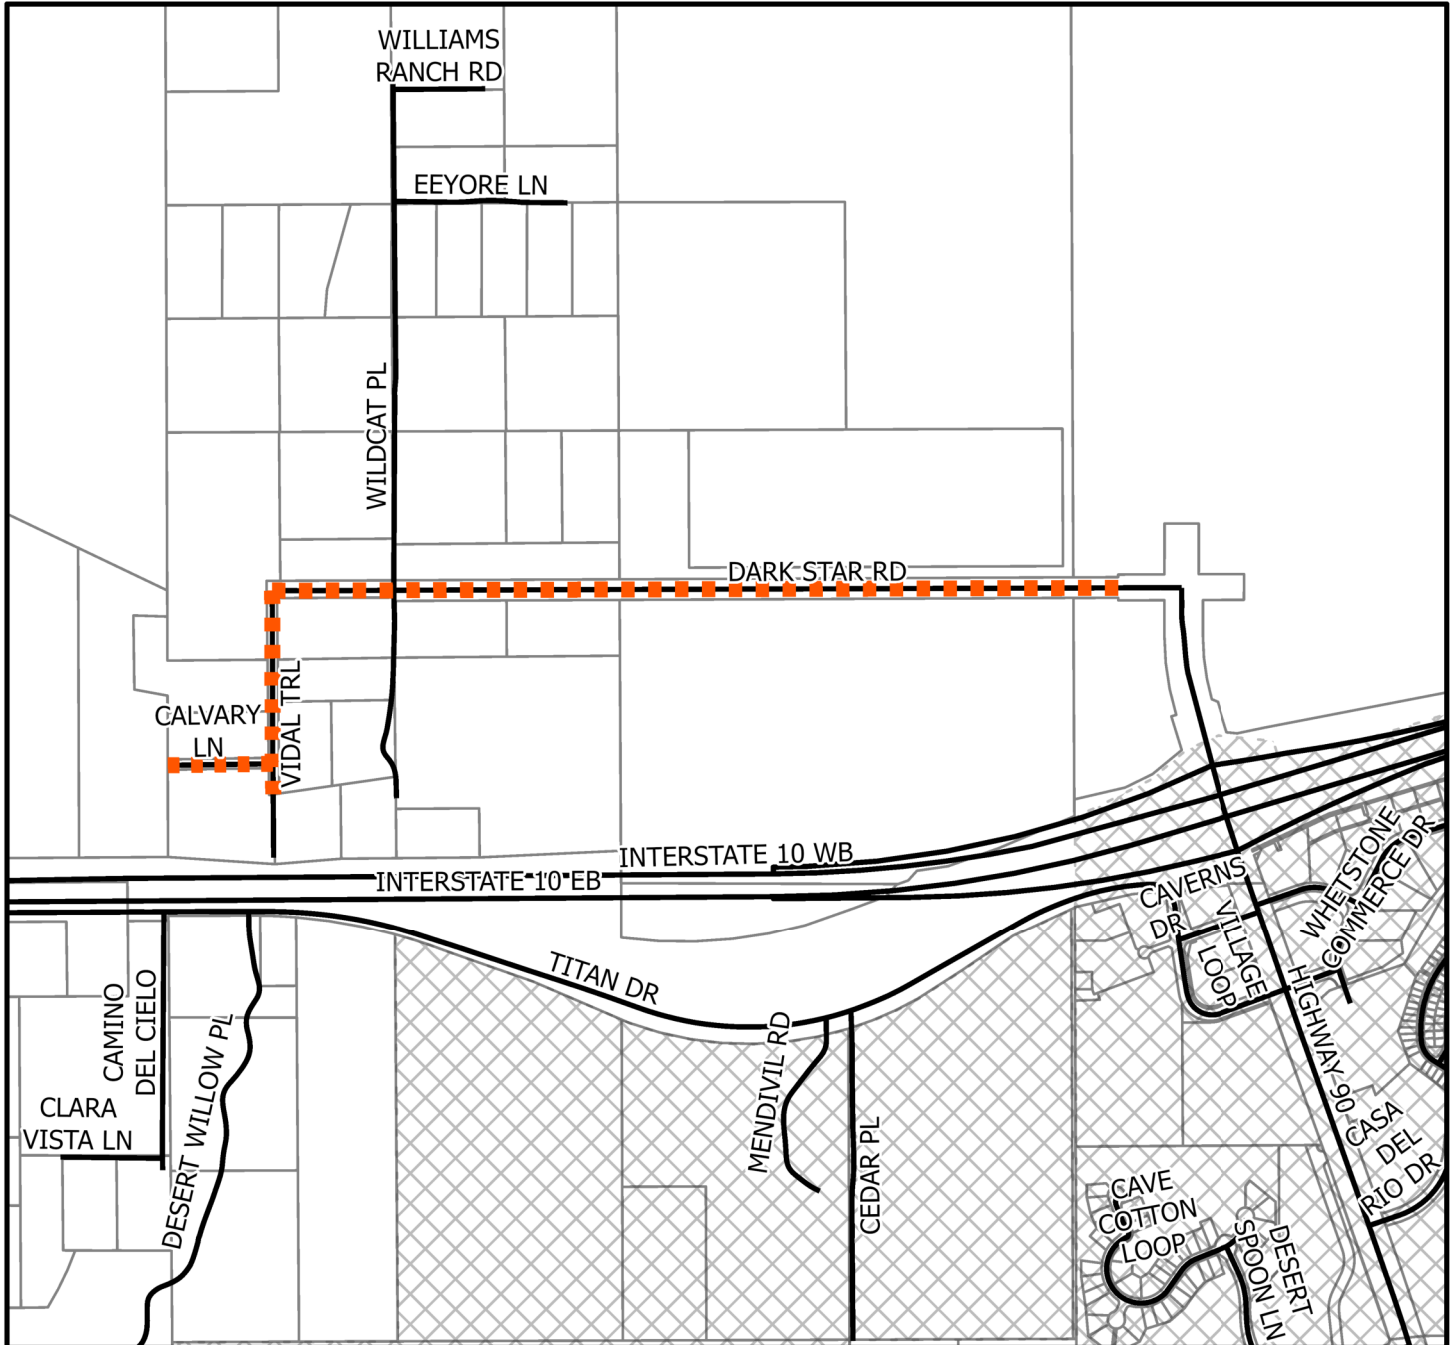

Dark Star Rd, Vidal Trl, and Calvary Ln

- Proposed Road
- Road
- City of Benson
- Parcel