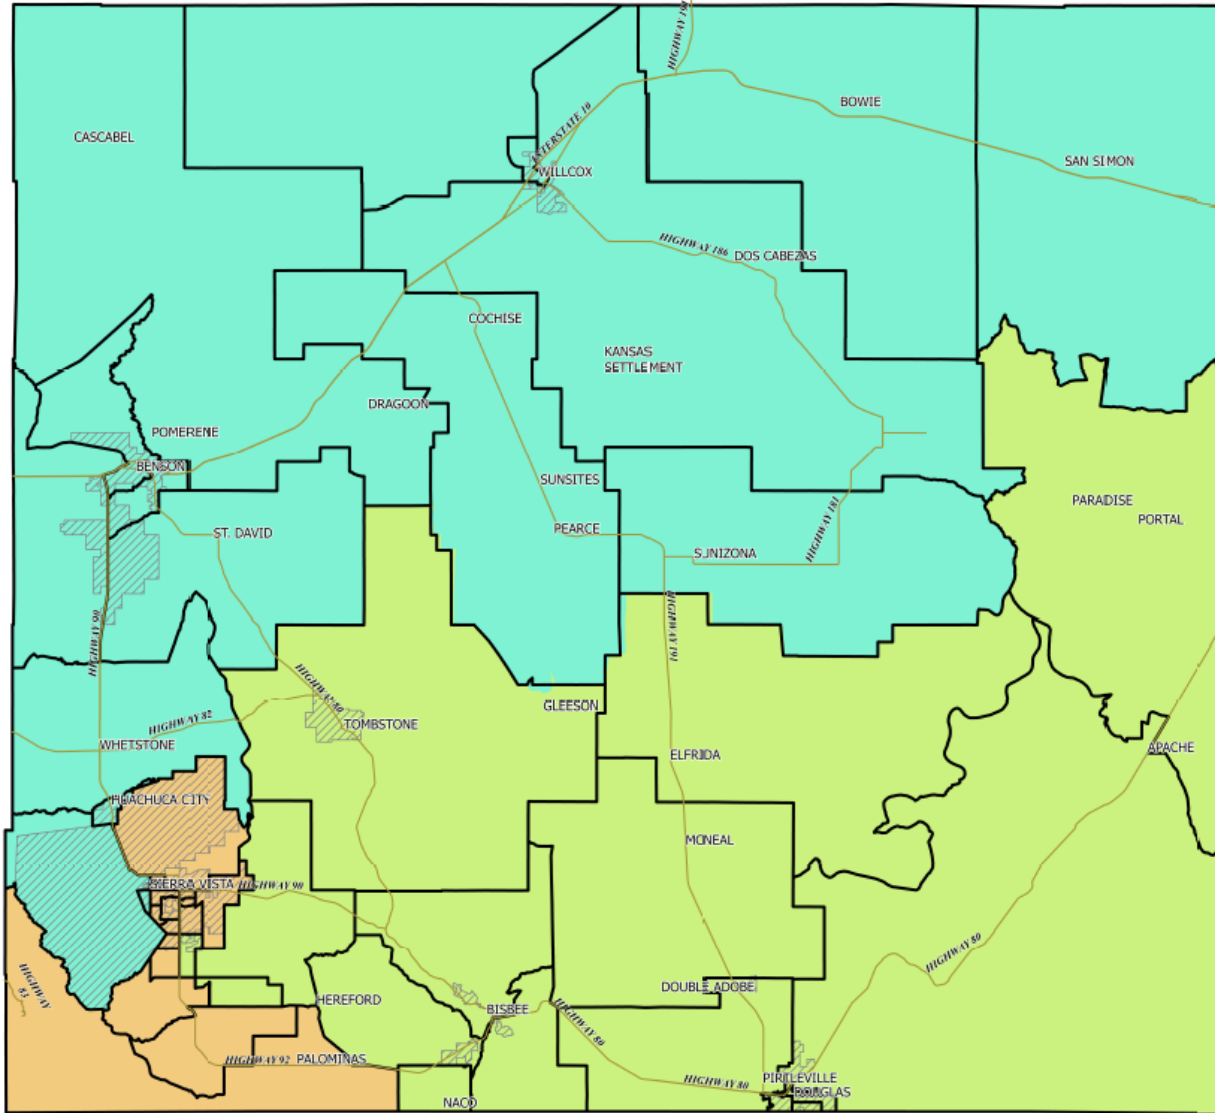

EXHIBIT "A"

BOS (No Change) 10/11/21

Legend:

Incorporated City	1	43384	5999	28775
Highways	2	40964	16286	15672
Precincts 2011	3	41099	7422	25216