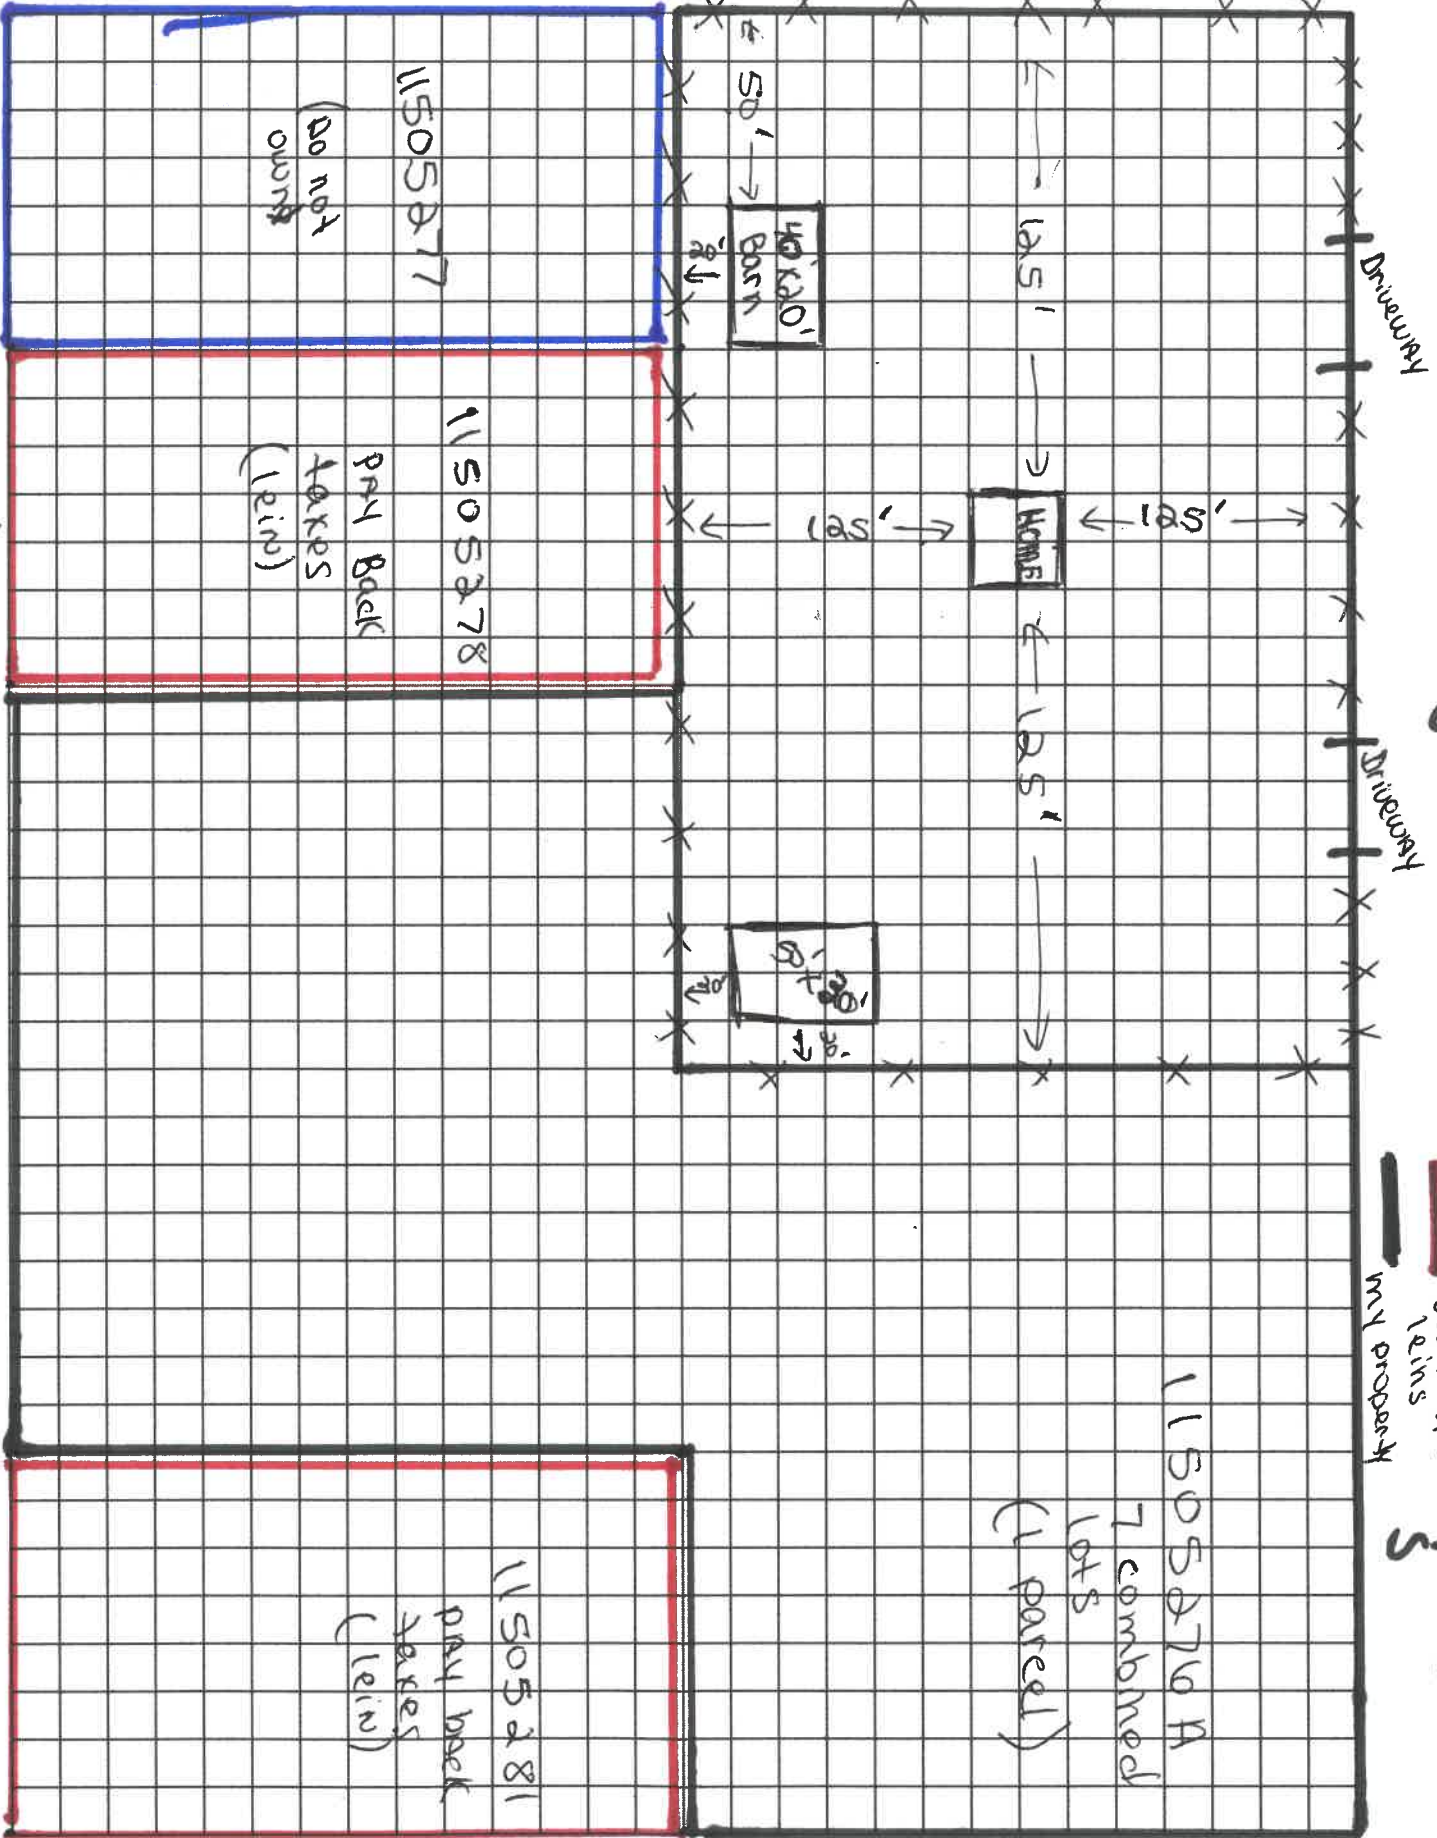

Burnese Rd

Calendar By: WaterproofPaper.com

More Free Printables: [Calendars](#) [Maps](#) [Graph Paper](#) [Targets](#)

Highland Rd

Rising Rd

XXXX - DRIVE
XXXX - not my property
XXXX - own + 1/4
XXXX - 12ins
XXXX - my property

N
 W — E
 S

11505270A
7 combined
lots
(1 parcel)

11505277
(do not
own)

11505278
pay back
taxes
(12in)

11505281
pay back
taxes
(12in)

140x120'
BARN

125x125'
HOUSE

125x125'
GARAGE

Driveway

Driveway

50'

125'

125'

125'

11505270A