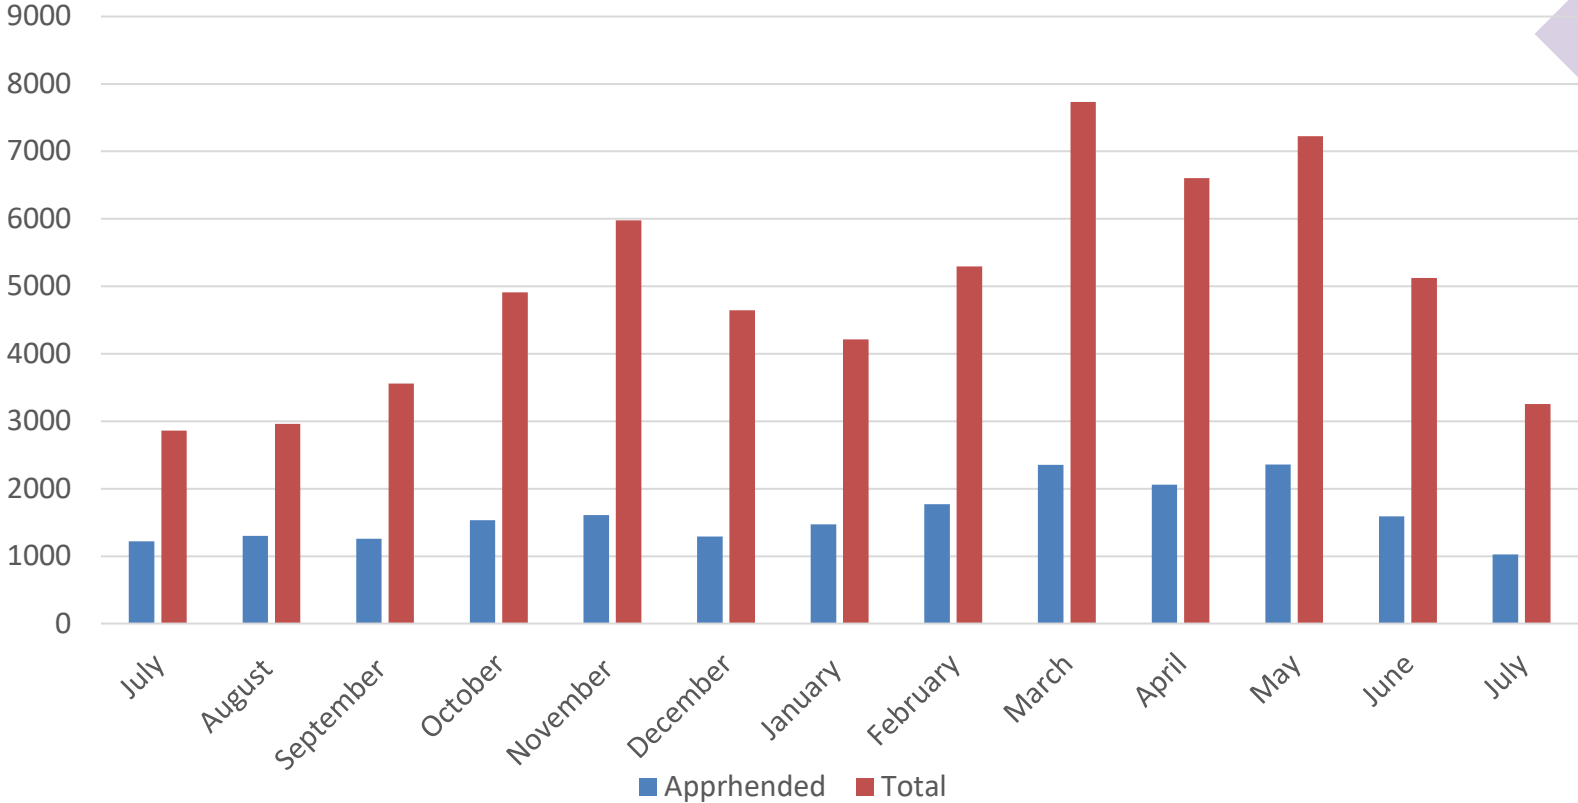

SIGNIFICANT ARREST

ALVADOR GUTIERREZ-VARGA

UDA Violence in Cochise County

- -National Park Employee Karen Gonzales assaulted in Chiricahua National Park by Undocumented Alien who is a 2-time deported felon.
- -Shoot-out between Undocumented Aliens and suspected Cartel members in Elfrida, AZ.
- -Cartel Shooting followed up by Threats
- -Forest Service Ranger assaulted by Undocumented Alien resulting in weapon being taken and fired.
- Increase in Violence on US Border Patrol

Do We Need a Better
Barrier?

Apprehension

Undocumented Aliens

Buckeye Activity 19/20/21/22

Undocumented Aliens

Drug Smuggling Mules vs Undocumented Aliens

2017/2018/2019/2020/2021/2022

Juvenile
Smuggled
Across
Border

94 Lbs. of Meth

Total SABRE Statistics January 2017 to Present

Felony Arrest - 89

Years of Incarceration – 114

LBS of Marijuana - 12,005.77 LBS

Undocumented Aliens – 103,007

Drug Smuggling Mules – 437

Undocumented Aliens Apprehended – 33,688/103,007 (33% Apprehension Rate)