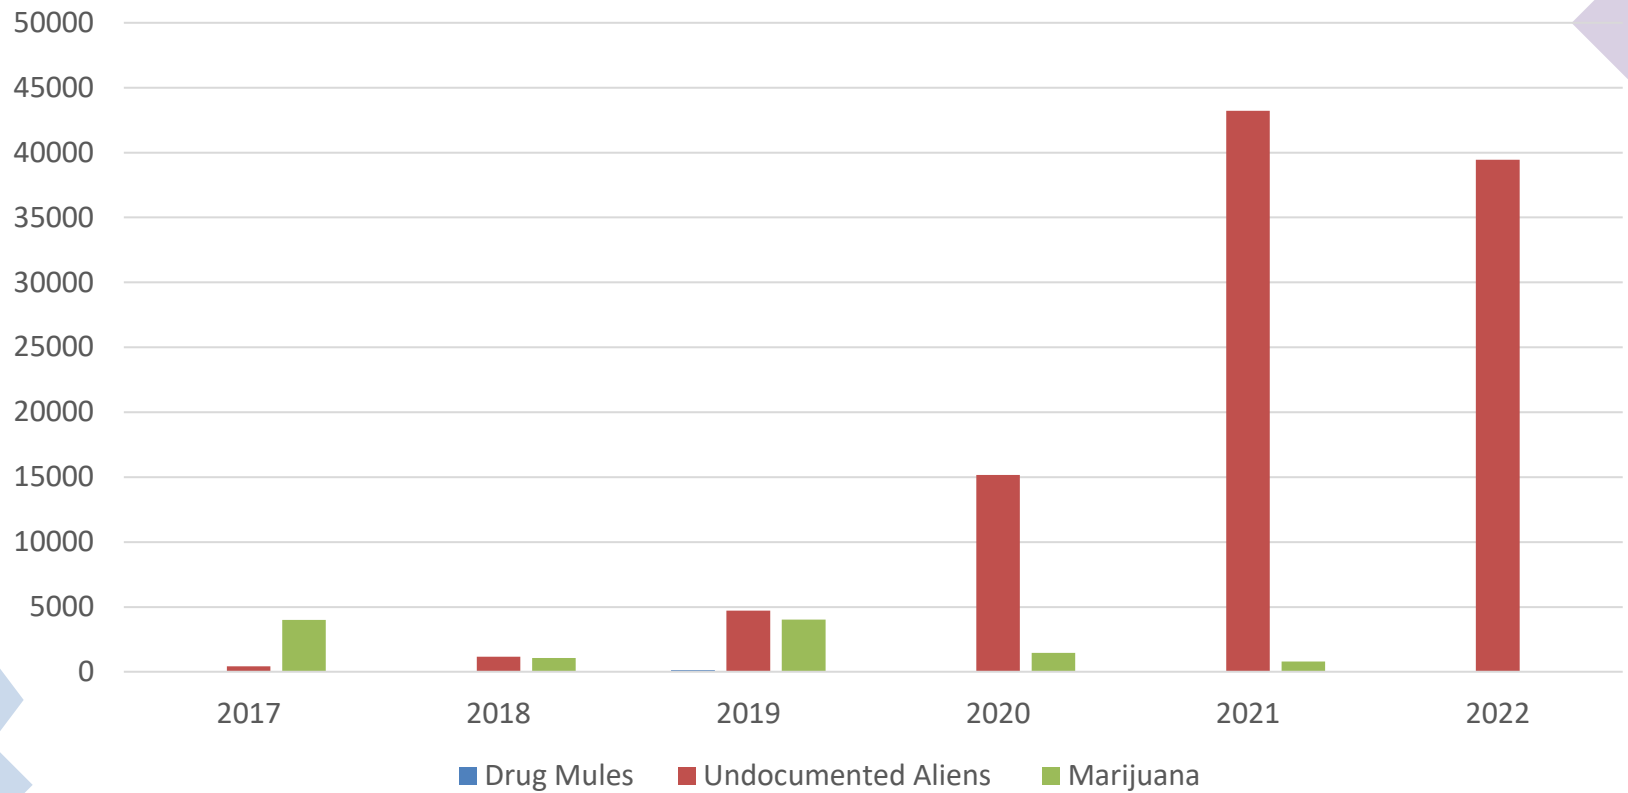

SIGNIFICANT ARREST

ALVADOR GUTIERREZ-VARGA

UDA Violence in Cochise County

- -National Park Employee Karen Gonzales assaulted in Chiricahua National Park by Undocumented Alien who is a 2-time deported felon.
- -Shoot-out between Undocumented Aliens and suspected Cartel members in Elfrida, AZ.
- -Cartel Shooting followed up by Threats
- -Forest Service Ranger assaulted by Undocumented Alien resulting in weapon being taken and fired.
- Increase in Violence on US Border Patrol

Do We Need a Better
Barrier?

Apprehension

Undocumented Aliens

Buckeye Activity 19/20/21/22

Undocumented Aliens

Drug Smuggling Mules vs Undocumented Aliens

2017/2018/2019/2020/2021/2022

Juvenile
Smuggled
Across
Border