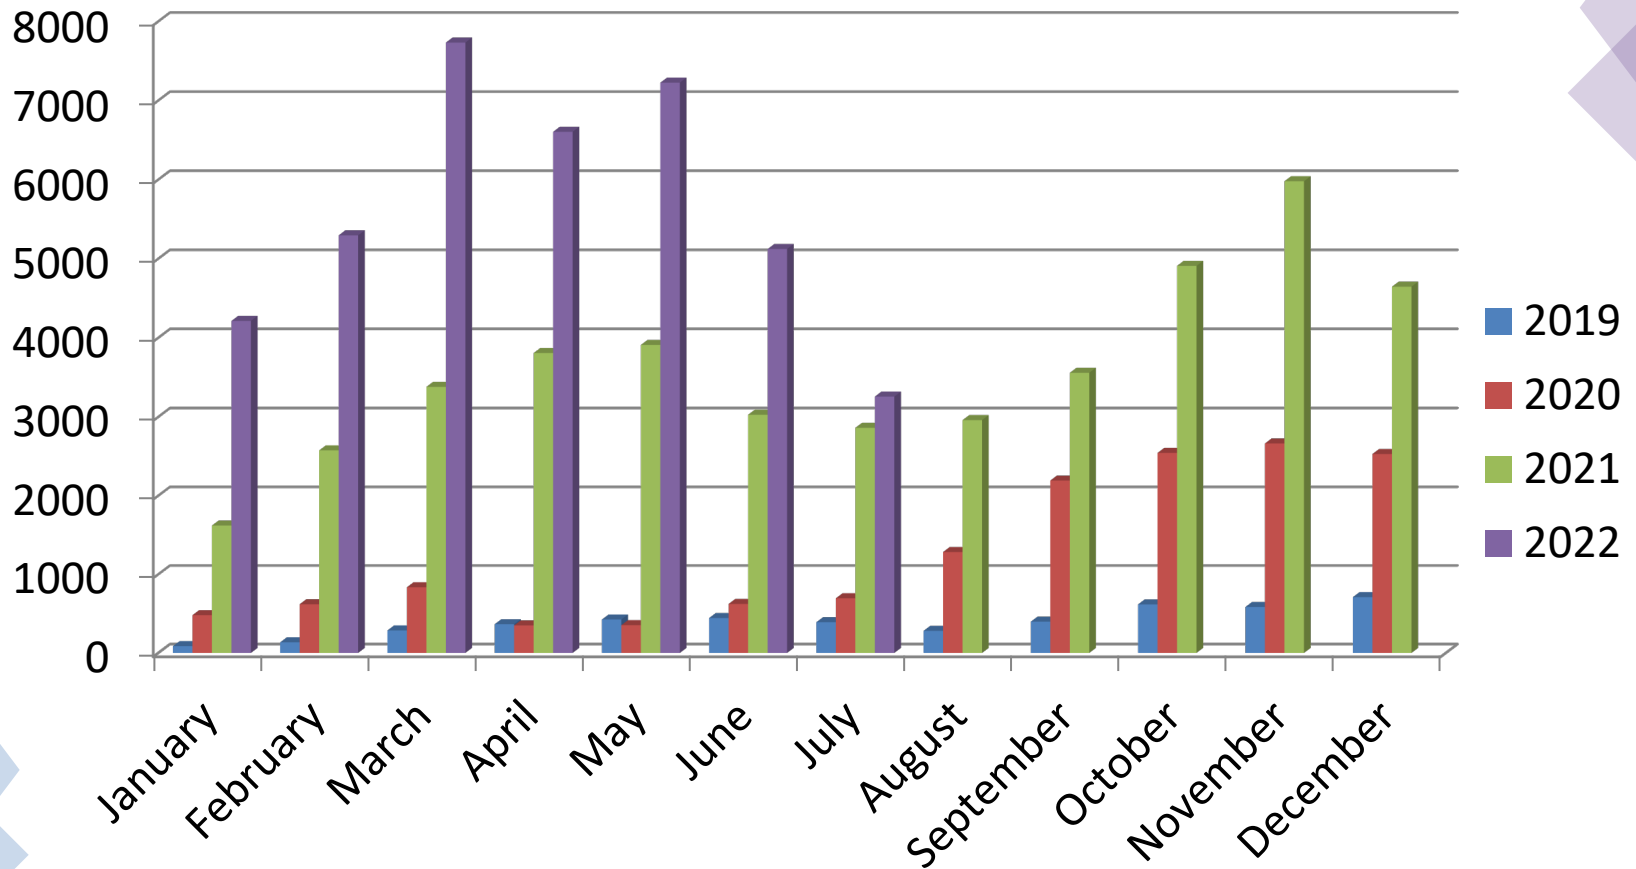

Do We Need a Better
Barrier?

Apprehension

Undocumented Aliens

Buckeye Activity 19/20/21/22

Undocumented Aliens

Drug Smuggling Mules vs Undocumented Aliens

2017/2018/2019/2020/2021/2022

Juvenile
Smuggled
Across
Border

94 Lbs. of Meth

Total SABRE Statistics January 2017 to Present

Felony Arrest - 89

Years of Incarceration – 114

LBS of Marijuana - 12,005.77 LBS

Undocumented Aliens – 103,007

Drug Smuggling Mules – 437

Undocumented Aliens Apprehended – 33,688/103,007 (33% Apprehension Rate)