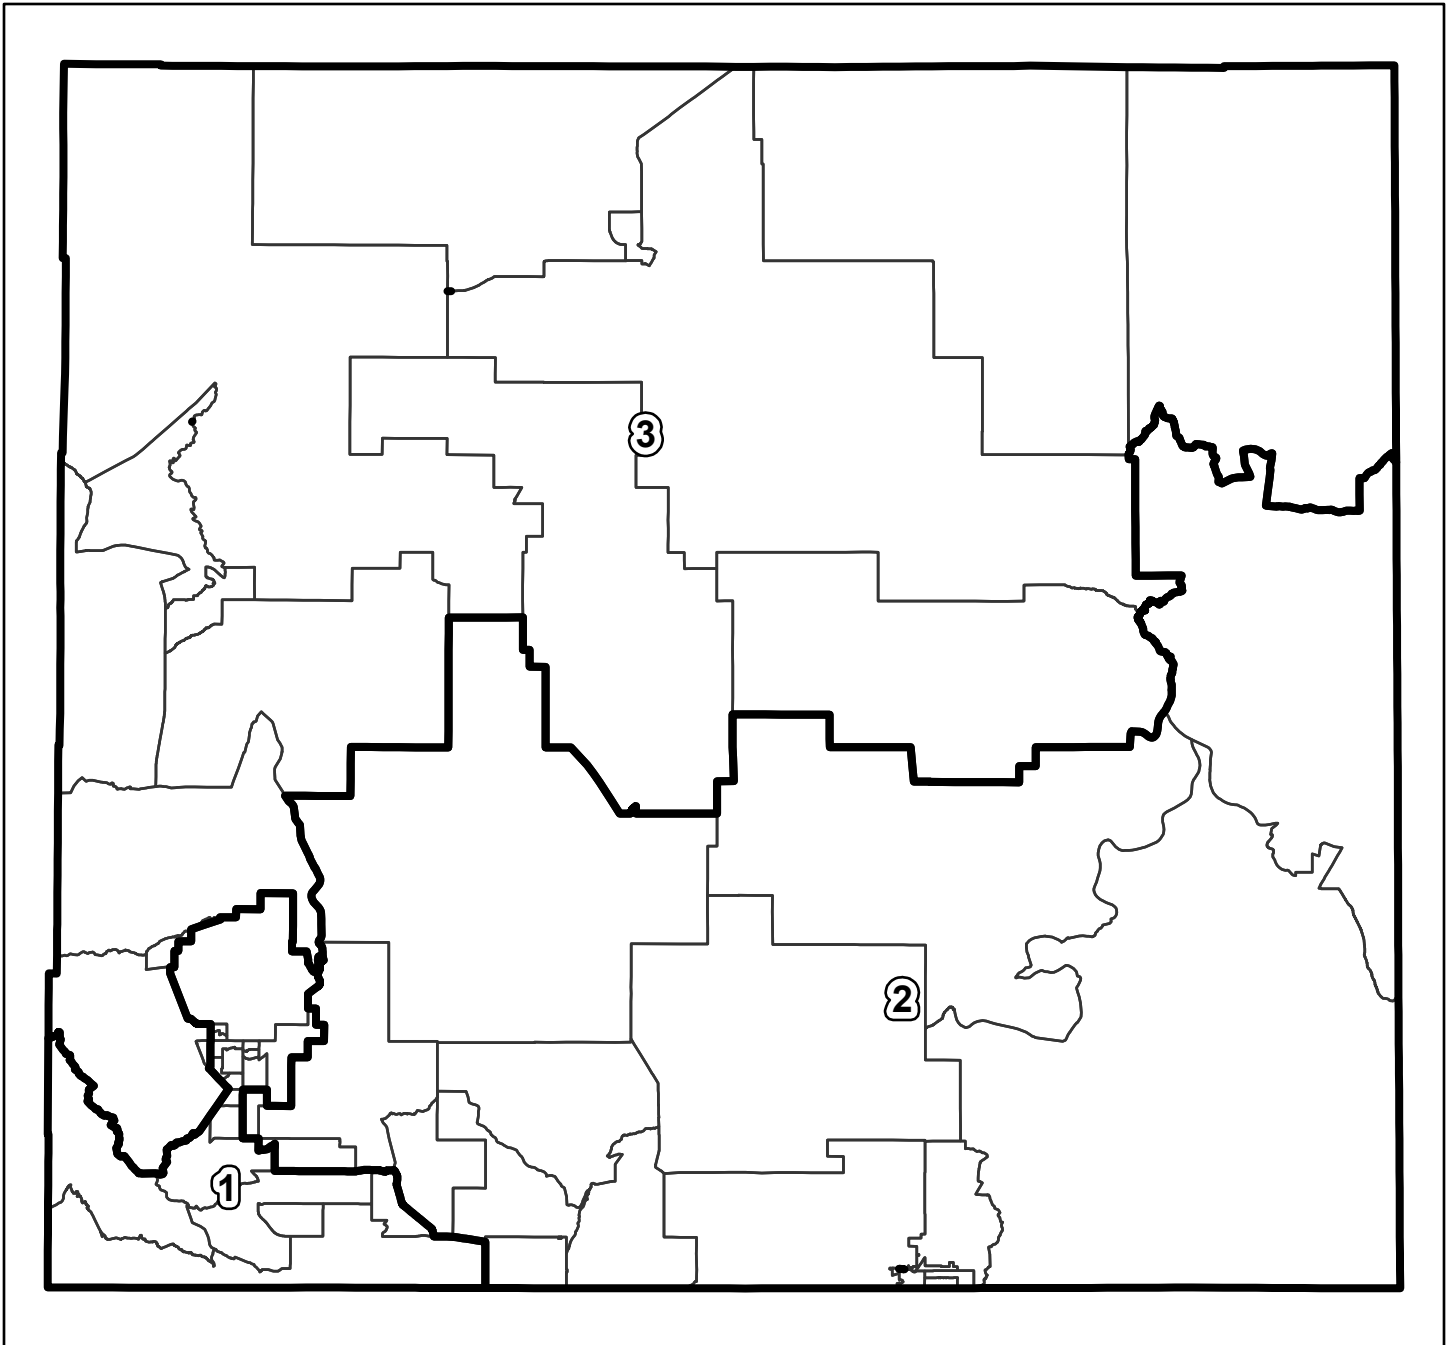

2022 Cochise County Board of Supervisor Districts and Election Precincts

- BOS District
- Election Precinct