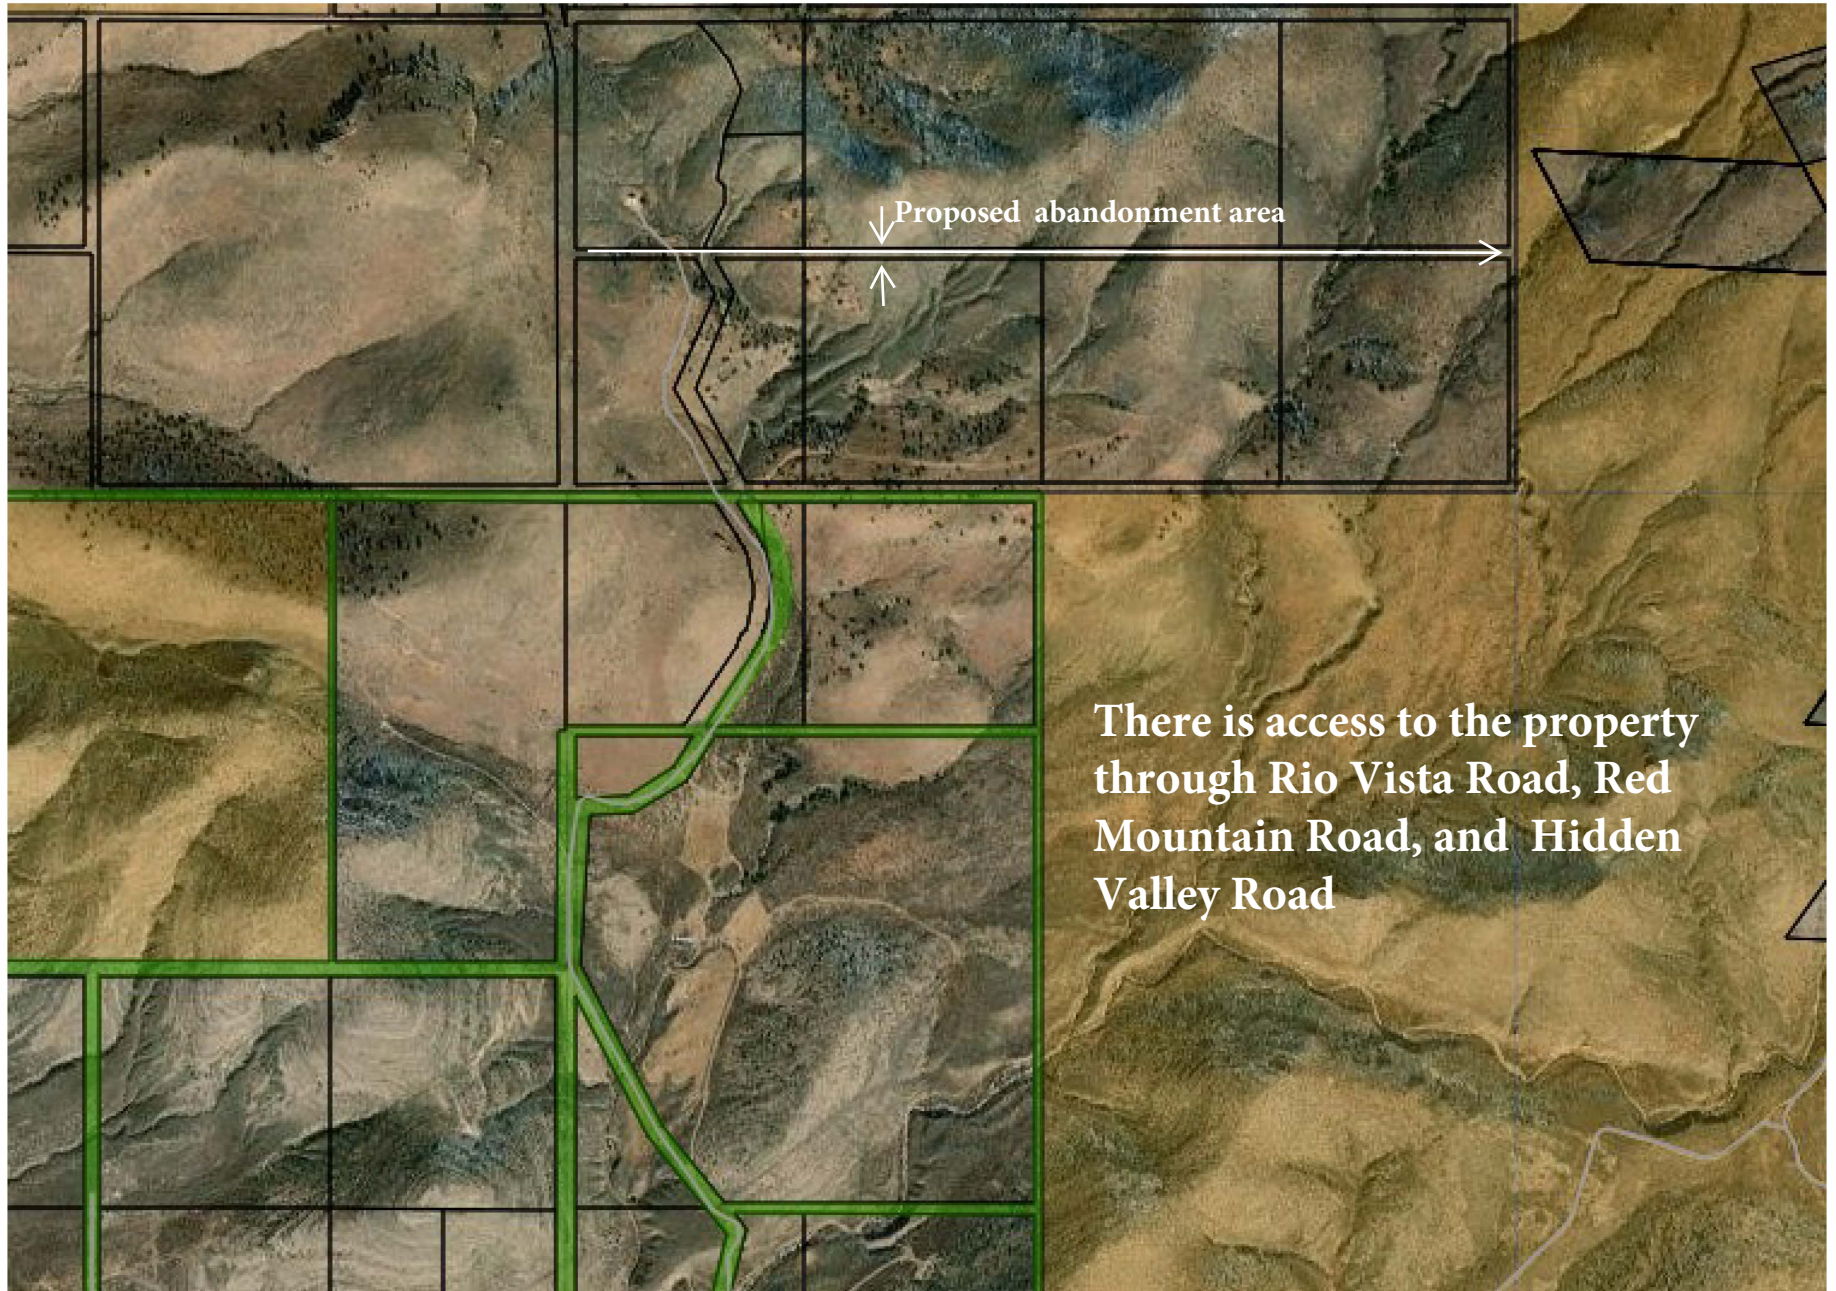

Location of Calle 14 is West of Bisbee

Proposed abandonment area

There is access to the property through Rio Vista Road, Red Mountain Road, and Hidden Valley Road

Approximate location of Calle 14 would run through this hilly area.

Easement for ingress and egress over parcel 103-37-009

The south portion of Hidden Valley Rd is not part of the abandonment.