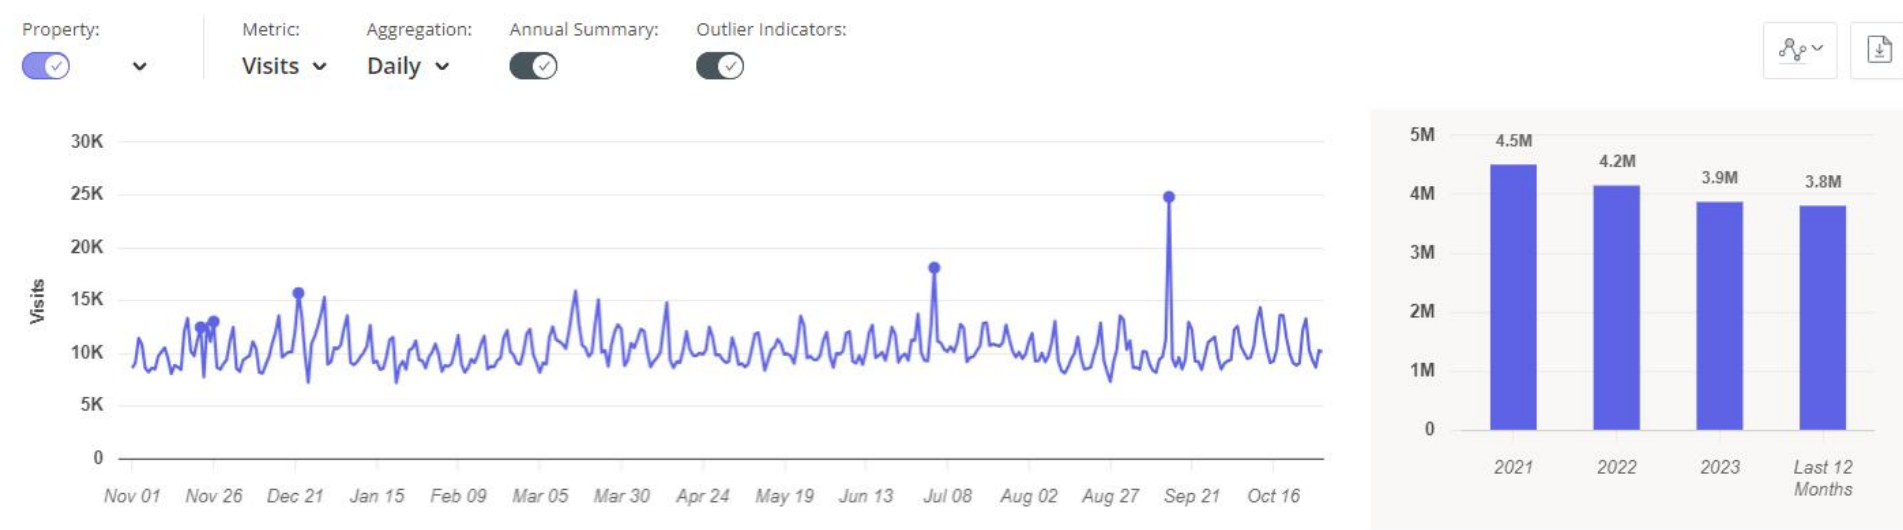

Kartchner Caverns - 2024 Star Party Schedule
October 5 from 1-9 p.m. with guest speaker from 5-6 p.m.

AZSTATEPARKS.COM
Arizona State Parks & Trails
Learn more about Arizona State Parks including historic sites and miles of hiking and OHV trails.

See insights and ads **Boost post**

PLACER DATA

BENSON

Average Stay	181 min
Median Stay	47 min

Metrics

Property: Benson, AZ / Benson, AZ

Visits	3.8M	Panel Visits	174K
Visitors	857.9K	Visits YoY	-4%
Visit Frequency	4.38	Visits Yo2Y	-9.2%
Avg. Dwell Time	181 min	Visits Yo3Y	-14.3%

Visit Duration

Visits Trend

Visitor Journey

PLACER DATA

BISBEE

Metrics

Property:
Bisbee / Bisbee, AZ

Visits	1.5M	Panel Visits	62.5K
Visitors	319.5K	Visits YoY	-0.8%
Visit Frequency	4.87	Visits Yo2Y	-2.1%
Avg. Dwell Time	249 min	Visits Yo3Y	-14.6%

Visit Duration

Properties: Metric: Visits

Average Stay	249 min
Median Stay	94 min

Visits Trend

Property: Metric: Visits Aggregation: Daily Annual Summary: Outlier Indicators:

Visitor Journey

Property: Bisbee / Bisbee, AZ Show by: Location Category Category Group Show Home/Work: On