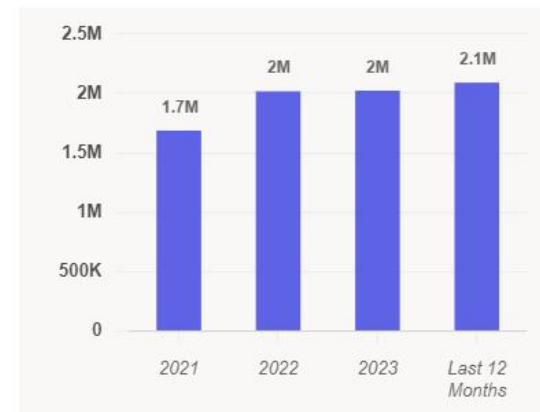

Visit Duration

Properties: Metric: Visits

Average Stay	249 min
Median Stay	94 min

Visits Trend

Property: Metric: Visits Aggregation: Daily Annual Summary: Outlier Indicators:

Visitor Journey

Property: Bisbee / Bisbee, AZ Show by: Location Category Category Group Show Home/Work: On

PLACER DATA

DOUGLAS

Metrics

Property: Douglas, AZ / Douglas, AZ

Visits	2.1M	Panel Visits	80.6K
Visitors	198.5K	Visits YoY	+2.9%
Visit Frequency	9.94	Visits Yo2Y	+5.3%
Avg. Dwell Time	331 min	Visits Yo3Y	+30.4%

PLACER DATA

SIERRA VISTA

Metrics

Property:
Sierra Vista / Sierra Vista, AZ

Visits	7.8M	Panel Visits	334.4K
Visitors	460.8K	Visits YoY	-12.4%
Visit Frequency	16.52	Visits Yo2Y	-15.9%
Avg. Dwell Time	390 min	Visits Yo3Y	-18.2%