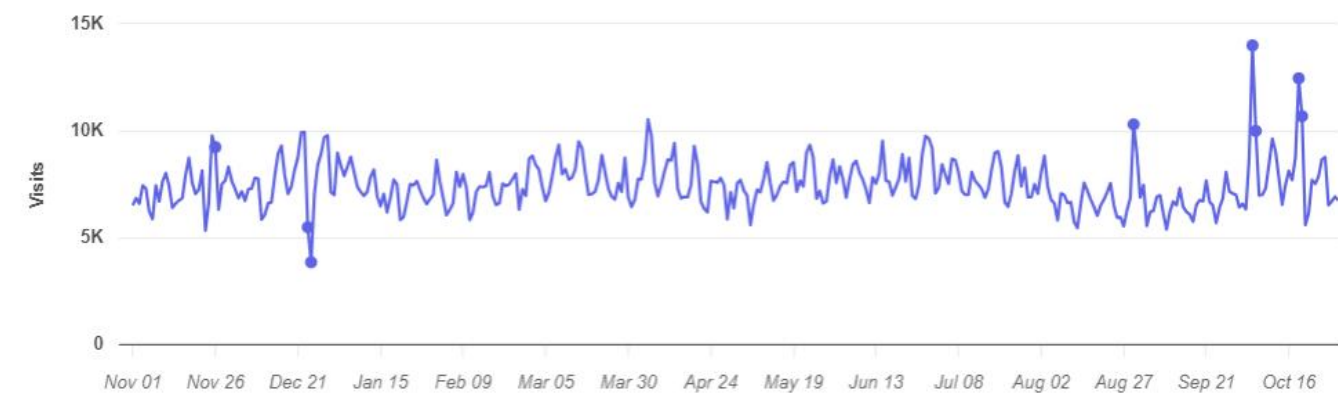

PLACER DATA

SIERRA VISTA

Metrics

Property:
Sierra Vista / Sierra Vista, AZ

Visits	7.8M	Panel Visits	334.4K
Visitors	460.8K	Visits YoY	-12.4%
Visit Frequency	16.52	Visits Yo2Y	-15.9%
Avg. Dwell Time	390 min	Visits Yo3Y	-18.2%

Visit Duration

Properties: Metric: Visits

Average Stay 390 min
Median Stay 137 min

Visits Trend

Property: Metric: Visits Aggregation: Daily Annual Summary: Outlier Indicators:

Visitor Journey

Property: Sierra Vista / Sierra Vista, AZ Show by: Location Category Category Group Show Home/Work: On

PLACER DATA

WILLCOX

Metrics

Property:
Willcox, AZ / Willcox, AZ

Visits	2.7M	Panel Visits	127.2K
Visitors	763.2K	Visits YoY	+3.3%
Visit Frequency	3.61	Visits Yo2Y	-1.6%
Avg. Dwell Time	171 min	Visits Yo3Y	-9.5%

Visit Duration

Properties: Metric: Visits

Average Stay	171 min
Median Stay	49 min

Visits Trend

Property: Metric: Visits Aggregation: Daily Annual Summary: Outlier Indicators:

Visitor Journey

Property: Willcox, AZ / Willcox, AZ Show by: Location Category Category Group Show Home/Work: On