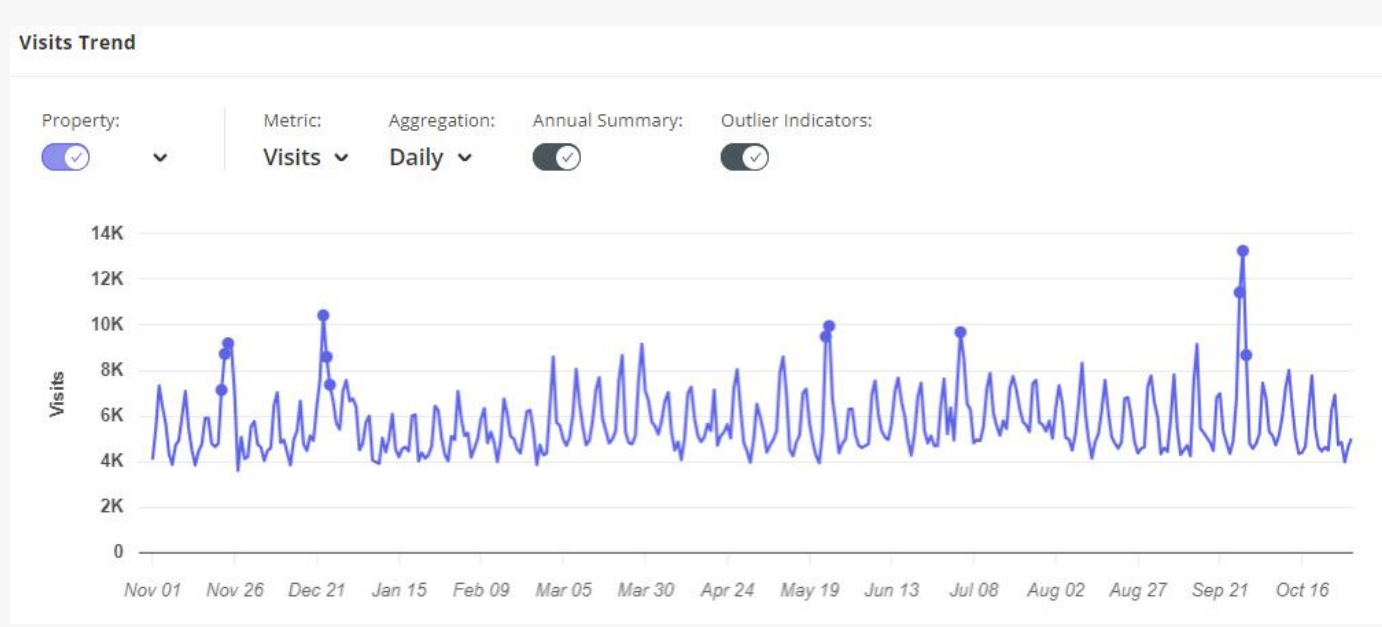

Visit Duration

Properties: Metric: Visits

Average Stay	249 min
Median Stay	94 min

Visits Trend

Property: Metric: Visits Aggregation: Daily Annual Summary: Outlier Indicators:

Visitor Journey

Property: Bisbee / Bisbee, AZ Show by: Location Category Category Group Show Home/Work: On

PLACER DATA

DOUGLAS

Metrics

Property: Douglas, AZ / Douglas, AZ

Visits	2.1M	Panel Visits	80.6K
Visitors	198.5K	Visits YoY	+2.9%
Visit Frequency	9.94	Visits Yo2Y	+5.3%
Avg. Dwell Time	331 min	Visits Yo3Y	+30.4%

PLACER DATA

SIERRA VISTA

Metrics

Property:
Sierra Vista / Sierra Vista, AZ

Visits	7.8M	Panel Visits	334.4K
Visitors	460.8K	Visits YoY	-12.4%
Visit Frequency	16.52	Visits Yo2Y	-15.9%
Avg. Dwell Time	390 min	Visits Yo3Y	-18.2%

Visit Duration

Properties: Metric: Visits

Average Stay 390 min
Median Stay 137 min

Visits Trend

Property: Metric: Visits Aggregation: Daily Annual Summary: Outlier Indicators:

Visitor Journey

Property: Sierra Vista / Sierra Vista, AZ Show by: Location Category Category Group Show Home/Work: On