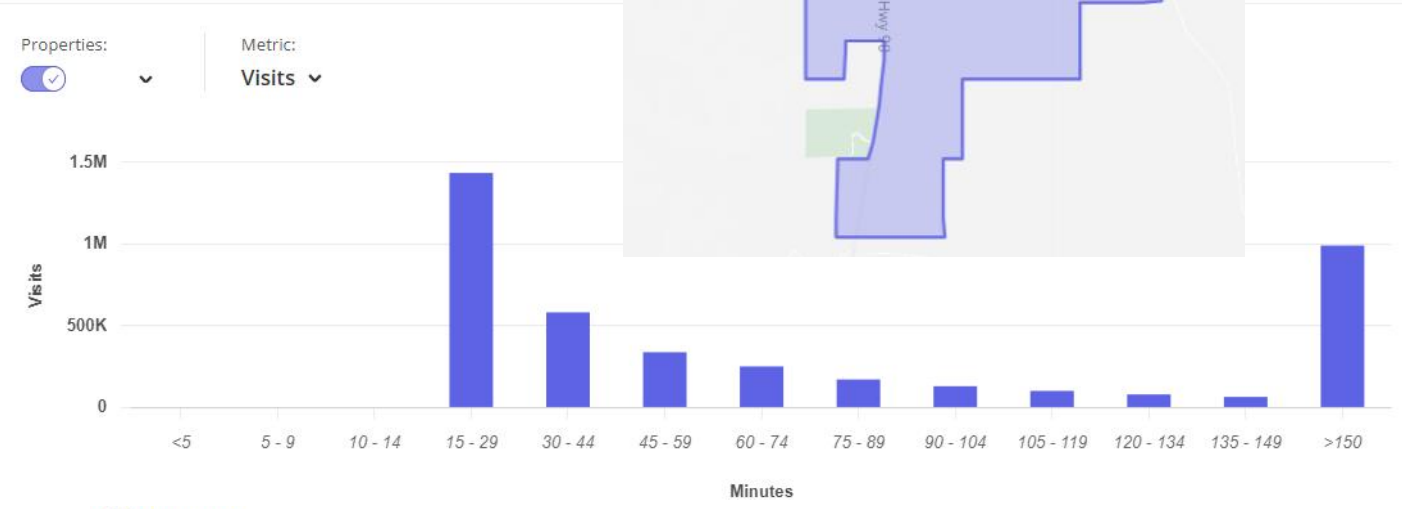

See insights and ads **Boost post**

PLACER DATA

BENSON

Average Stay	181 min
Median Stay	47 min

Metrics

Property: Benson, AZ / Benson, AZ

Visits	3.8M	Panel Visits	174K
Visitors	857.9K	Visits YoY	-4%
Visit Frequency	4.38	Visits Yo2Y	-9.2%
Avg. Dwell Time	181 min	Visits Yo3Y	-14.3%

Visit Duration

Visits Trend

Visitor Journey

PLACER DATA

BISBEE

Metrics

Property:
Bisbee / Bisbee, AZ

Visits	1.5M	Panel Visits	62.5K
Visitors	319.5K	Visits YoY	-0.8%
Visit Frequency	4.87	Visits Yo2Y	-2.1%
Avg. Dwell Time	249 min	Visits Yo3Y	-14.6%

Visit Duration

Properties: Metric: Visits

Average Stay	249 min
Median Stay	94 min

Visits Trend

Property: Metric: Visits Aggregation: Daily Annual Summary: Outlier Indicators:

Visitor Journey

Property: Bisbee / Bisbee, AZ Show by: Location Category Category Group Show Home/Work: On

Visit Duration

Properties: Metric: Visits

Average Stay 390 min
Median Stay 137 min

Visits Trend

Property: Metric: Visits Aggregation: Daily Annual Summary: Outlier Indicators:

Visitor Journey

Property: Sierra Vista / Sierra Vista, AZ Show by: Location Category Category Group Show Home/Work: On