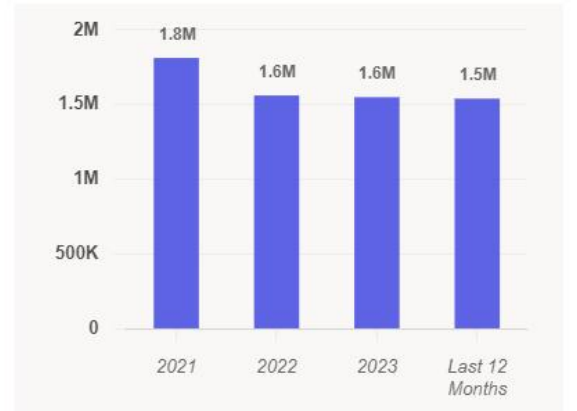

Visit Duration

Visits Trend

Visitor Journey

PLACER DATA

BISBEE

Metrics

Property:
Bisbee / Bisbee, AZ

Visits	1.5M	Panel Visits	62.5K
Visitors	319.5K	Visits YoY	-0.8%
Visit Frequency	4.87	Visits Yo2Y	-2.1%
Avg. Dwell Time	249 min	Visits Yo3Y	-14.6%

Visit Duration

Properties: Metric: Visits

Average Stay	249 min
Median Stay	94 min

Visits Trend

Property: Metric: Visits Aggregation: Daily Annual Summary: Outlier Indicators:

Visitor Journey

Property: Bisbee / Bisbee, AZ Show by: Location Category Category Group Show Home/Work: On

PLACER DATA

DOUGLAS

Metrics

Property: Douglas, AZ / Douglas, AZ

Visits	2.1M	Panel Visits	80.6K
Visitors	198.5K	Visits YoY	+2.9%
Visit Frequency	9.94	Visits Yo2Y	+5.3%
Avg. Dwell Time	331 min	Visits Yo3Y	+30.4%