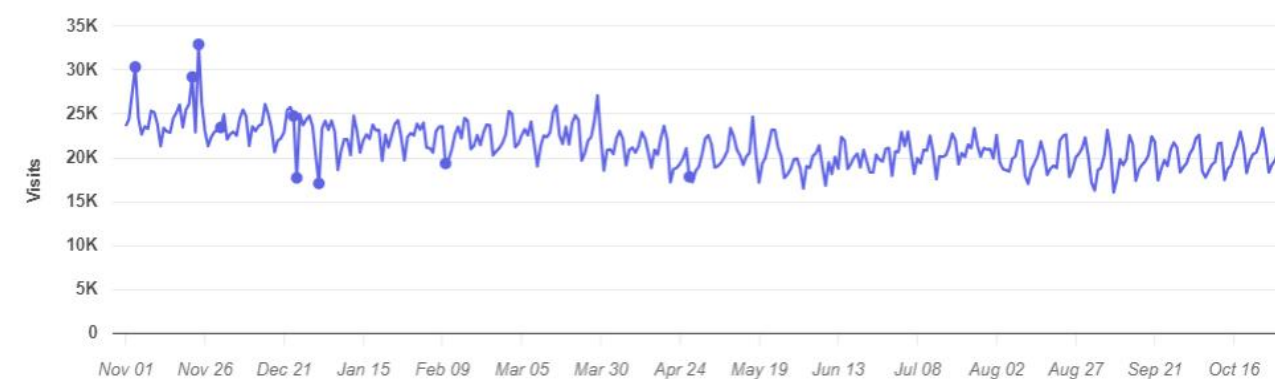

PLACER DATA

SIERRA VISTA

Metrics

Property:
Sierra Vista / Sierra Vista, AZ

Visits	7.8M	Panel Visits	334.4K
Visitors	460.8K	Visits YoY	-12.4%
Visit Frequency	16.52	Visits Yo2Y	-15.9%
Avg. Dwell Time	390 min	Visits Yo3Y	-18.2%

Visit Duration

Properties: Metric: Visits

Average Stay 390 min
Median Stay 137 min

Visits Trend

Property: Metric: Visits Aggregation: Daily Annual Summary: Outlier Indicators:

Visitor Journey

Property: Sierra Vista / Sierra Vista, AZ Show by: Location Category Category Group Show Home/Work: On

PLACER DATA

WILLCOX

Metrics

Property:
Willcox, AZ / Willcox, AZ

Visits	2.7M	Panel Visits	127.2K
Visitors	763.2K	Visits YoY	+3.3%
Visit Frequency	3.61	Visits Yo2Y	-1.6%
Avg. Dwell Time	171 min	Visits Yo3Y	-9.5%

Visit Duration

Properties: Metric: Visits

Average Stay	171 min
Median Stay	49 min

Visits Trend

Property: Metric: Visits Aggregation: Daily Annual Summary: Outlier Indicators:

Visitor Journey

Property: Willcox, AZ / Willcox, AZ Show by: Location Category Category Group Show Home/Work: On