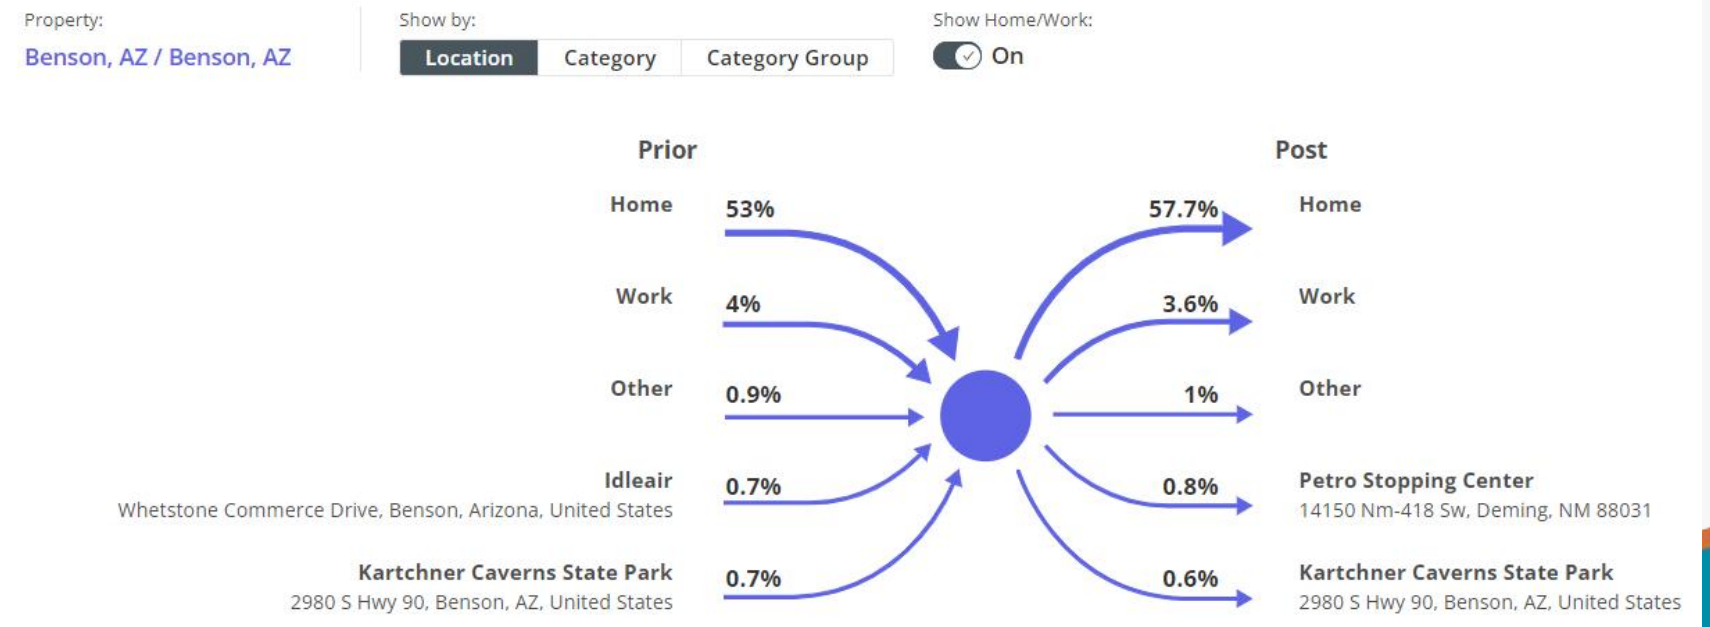

Visitor Journey