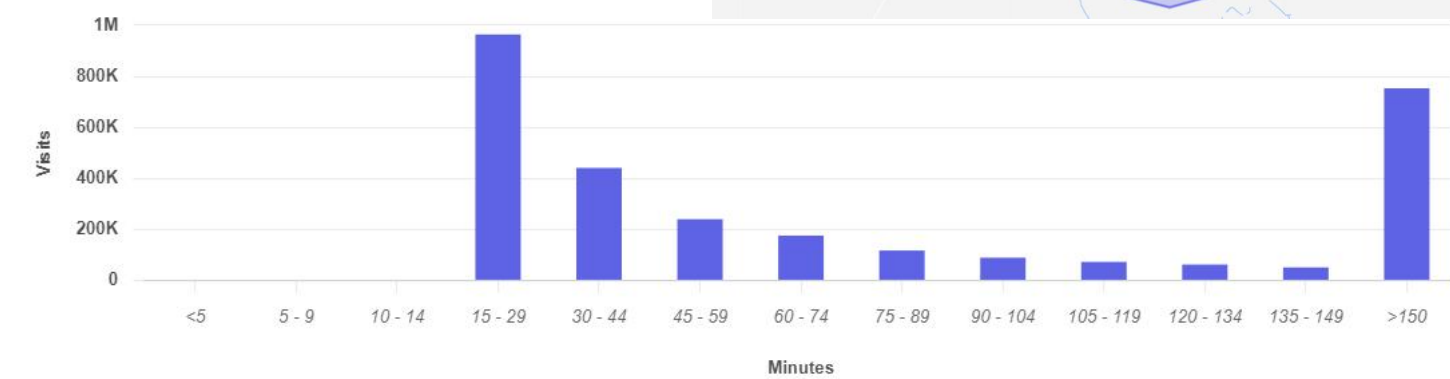

PLACER DATA

SIERRA VISTA

Metrics

Property:
Sierra Vista / Sierra Vista, AZ

Visits	7.8M	Panel Visits	334.4K
Visitors	460.8K	Visits YoY	-12.4%
Visit Frequency	16.52	Visits Yo2Y	-15.9%
Avg. Dwell Time	390 min	Visits Yo3Y	-18.2%

Visit Duration

Properties: Metric: Visits

Average Stay 390 min
Median Stay 137 min

Visits Trend

Property: Metric: Visits Aggregation: Daily Annual Summary: Outlier Indicators:

Visitor Journey

Property: Sierra Vista / Sierra Vista, AZ Show by: Location Category Category Group Show Home/Work: On

PLACER DATA

WILLCOX

Metrics

Property:
Willcox, AZ / Willcox, AZ

Visits	2.7M	Panel Visits	127.2K
Visitors	763.2K	Visits YoY	+3.3%
Visit Frequency	3.61	Visits Yo2Y	-1.6%
Avg. Dwell Time	171 min	Visits Yo3Y	-9.5%

Visit Duration

Properties: Metric: Visits

Average Stay	171 min
Median Stay	49 min

Visits Trend

Property: Metric: Visits Aggregation: Daily Annual Summary: Outlier Indicators:

Visitor Journey

Property: Willcox, AZ / Willcox, AZ Show by: Location Category Category Group Show Home/Work: On