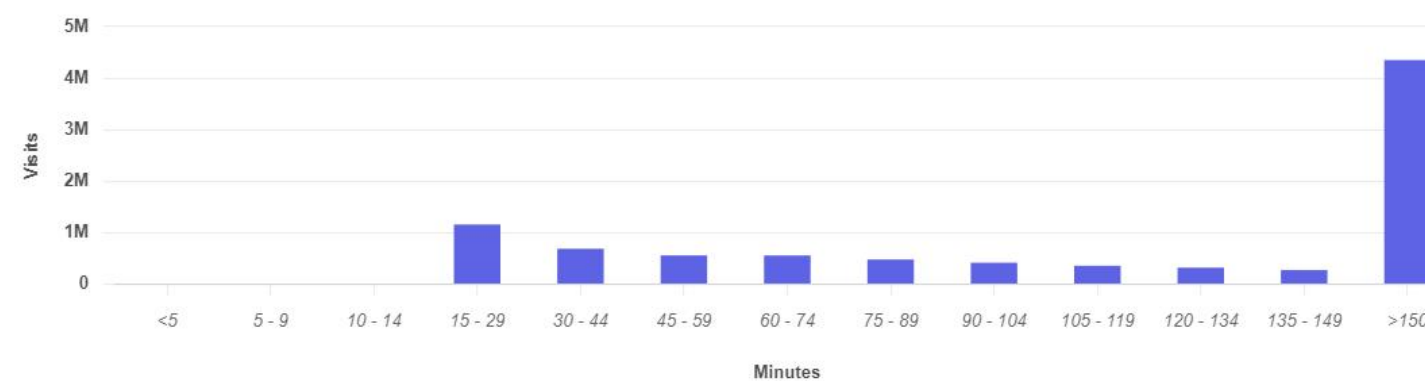

Visit Duration

Properties: Metric: Visits

Average Stay	249 min
Median Stay	94 min

Visits Trend

Property: Metric: Visits Aggregation: Daily Annual Summary: Outlier Indicators:

Visitor Journey

Property: Bisbee / Bisbee, AZ Show by: Location Category Category Group Show Home/Work: On

PLACER DATA

DOUGLAS

Metrics

Property: Douglas, AZ / Douglas, AZ

Visits	2.1M	Panel Visits	80.6K
Visitors	198.5K	Visits YoY	+2.9%
Visit Frequency	9.94	Visits Yo2Y	+5.3%
Avg. Dwell Time	331 min	Visits Yo3Y	+30.4%

PLACER DATA

SIERRA VISTA

Metrics

Property:
Sierra Vista / Sierra Vista, AZ

Visits	7.8M	Panel Visits	334.4K
Visitors	460.8K	Visits YoY	-12.4%
Visit Frequency	16.52	Visits Yo2Y	-15.9%
Avg. Dwell Time	390 min	Visits Yo3Y	-18.2%

Visit Duration

Properties: Metric: Visits

Average Stay 390 min
Median Stay 137 min

Visits Trend

Property: Metric: Visits Aggregation: Daily Annual Summary: Outlier Indicators:

Visitor Journey

Property: Sierra Vista / Sierra Vista, AZ Show by: Location Category Category Group Show Home/Work: On