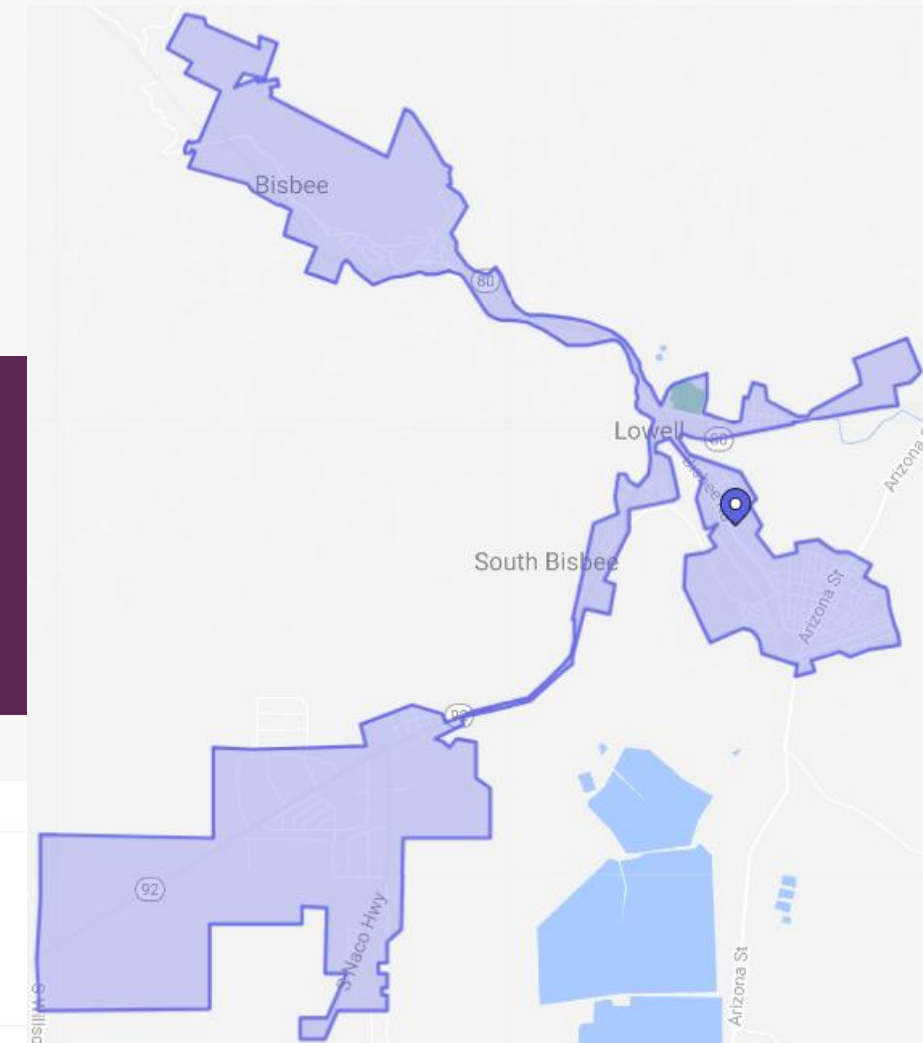

Visit Duration

Visits Trend

Visitor Journey

PLACER DATA

BISBEE

Metrics

Property:
Bisbee / Bisbee, AZ

Visits	1.5M	Panel Visits	62.5K
Visitors	319.5K	Visits YoY	-0.8%
Visit Frequency	4.87	Visits Yo2Y	-2.1%
Avg. Dwell Time	249 min	Visits Yo3Y	-14.6%

Visit Duration

Properties: Metric: Visits

Average Stay	249 min
Median Stay	94 min

Visits Trend

Property: Metric: Visits Aggregation: Daily Annual Summary: Outlier Indicators:

Visitor Journey

Property: Bisbee / Bisbee, AZ Show by: Location Category Category Group Show Home/Work: On

PLACER DATA

DOUGLAS

Metrics

Property: Douglas, AZ / Douglas, AZ

Visits	2.1M	Panel Visits	80.6K
Visitors	198.5K	Visits YoY	+2.9%
Visit Frequency	9.94	Visits Yo2Y	+5.3%
Avg. Dwell Time	331 min	Visits Yo3Y	+30.4%

Visit Duration

Properties: Metric: Visits

Average Stay 390 min
Median Stay 137 min

Visits Trend

Property: Metric: Visits Aggregation: Daily Annual Summary: Outlier Indicators:

Visitor Journey

Property: Sierra Vista / Sierra Vista, AZ Show by: Location Category Category Group Show Home/Work: On