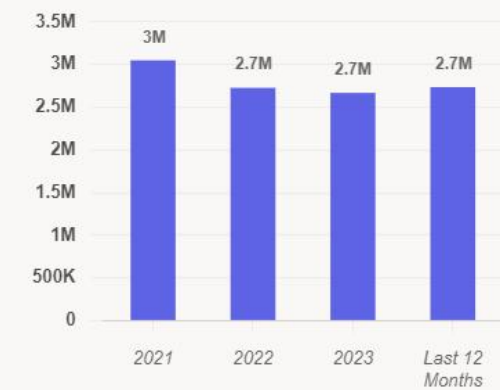

PLACER DATA

SIERRA VISTA

Metrics

Property:
Sierra Vista / Sierra Vista, AZ

Visits	7.8M	Panel Visits	334.4K
Visitors	460.8K	Visits YoY	-12.4%
Visit Frequency	16.52	Visits Yo2Y	-15.9%
Avg. Dwell Time	390 min	Visits Yo3Y	-18.2%

Visit Duration

Properties: Metric: Visits

Average Stay 390 min
Median Stay 137 min

Visits Trend

Property: Metric: Visits Aggregation: Daily Annual Summary: Outlier Indicators:

Visitor Journey

Property: Sierra Vista / Sierra Vista, AZ Show by: Location Category Category Group Show Home/Work: On

PLACER DATA

WILLCOX

Metrics

Property:
Willcox, AZ / Willcox, AZ

Visits	2.7M	Panel Visits	127.2K
Visitors	763.2K	Visits YoY	+3.3%
Visit Frequency	3.61	Visits Yo2Y	-1.6%
Avg. Dwell Time	171 min	Visits Yo3Y	-9.5%

Visit Duration

Properties: Metric: Visits

Average Stay	171 min
Median Stay	49 min

Visits Trend

Property: Metric: Visits Aggregation: Daily Annual Summary: Outlier Indicators:

Visitor Journey

Property: Willcox, AZ / Willcox, AZ Show by: Location Category Category Group Show Home/Work: On