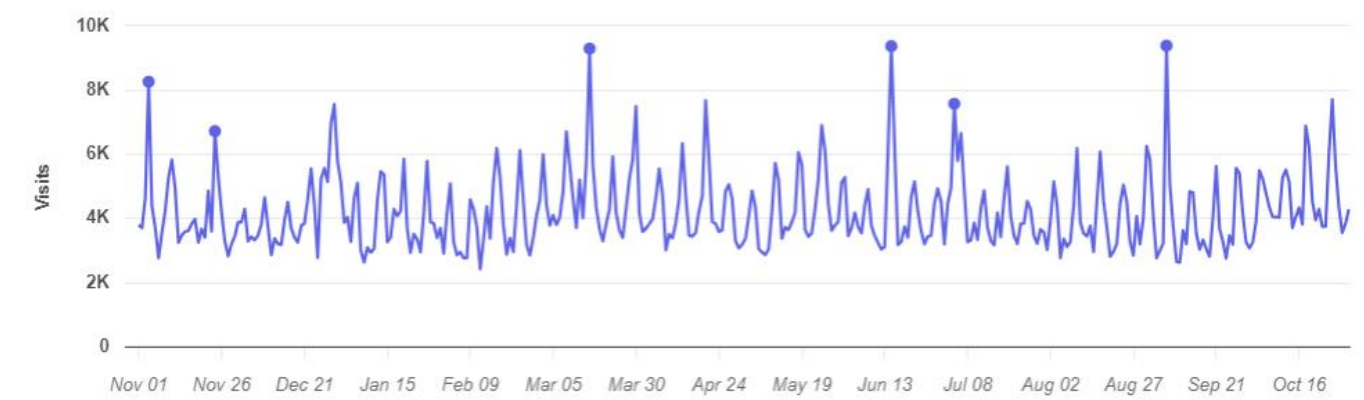

Visit Duration

Visits Trend

Visitor Journey

PLACER DATA

BISBEE

Metrics

Property:
Bisbee / Bisbee, AZ

Visits	1.5M	Panel Visits	62.5K
Visitors	319.5K	Visits YoY	-0.8%
Visit Frequency	4.87	Visits Yo2Y	-2.1%
Avg. Dwell Time	249 min	Visits Yo3Y	-14.6%

Visit Duration

Properties: Metric: Visits

Average Stay	249 min
Median Stay	94 min

Visits Trend

Property: Metric: Visits Aggregation: Daily Annual Summary: Outlier Indicators:

Visitor Journey

Property: Bisbee / Bisbee, AZ Show by: Location Category Category Group Show Home/Work: On

PLACER DATA

DOUGLAS

Metrics

Property: Douglas, AZ / Douglas, AZ

Visits	2.1M	Panel Visits	80.6K
Visitors	198.5K	Visits YoY	+2.9%
Visit Frequency	9.94	Visits Yo2Y	+5.3%
Avg. Dwell Time	331 min	Visits Yo3Y	+30.4%

Visit Duration

Properties: Metric: Visits

Average Stay 390 min
Median Stay 137 min

Visits Trend

Property: Metric: Visits Aggregation: Daily Annual Summary: Outlier Indicators:

Visitor Journey

Property: Sierra Vista / Sierra Vista, AZ Show by: Location Category Category Group Show Home/Work: On