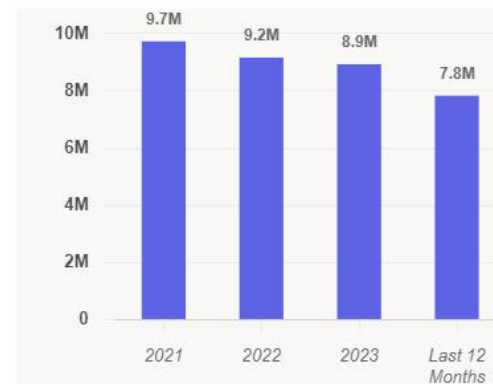

PLACER DATA

SIERRA VISTA

Metrics

Property:
Sierra Vista / Sierra Vista, AZ

Visits	7.8M	Panel Visits	334.4K
Visitors	460.8K	Visits YoY	-12.4%
Visit Frequency	16.52	Visits Yo2Y	-15.9%
Avg. Dwell Time	390 min	Visits Yo3Y	-18.2%

Visit Duration

Properties: Metric: Visits

Average Stay 390 min
Median Stay 137 min

Visits Trend

Property: Metric: Visits Aggregation: Daily Annual Summary: Outlier Indicators:

Visitor Journey

Property: Sierra Vista / Sierra Vista, AZ Show by: Location Category Category Group Show Home/Work: On

PLACER DATA

WILLCOX

Metrics

Property:
Willcox, AZ / Willcox, AZ

Visits	2.7M	Panel Visits	127.2K
Visitors	763.2K	Visits YoY	+3.3%
Visit Frequency	3.61	Visits Yo2Y	-1.6%
Avg. Dwell Time	171 min	Visits Yo3Y	-9.5%