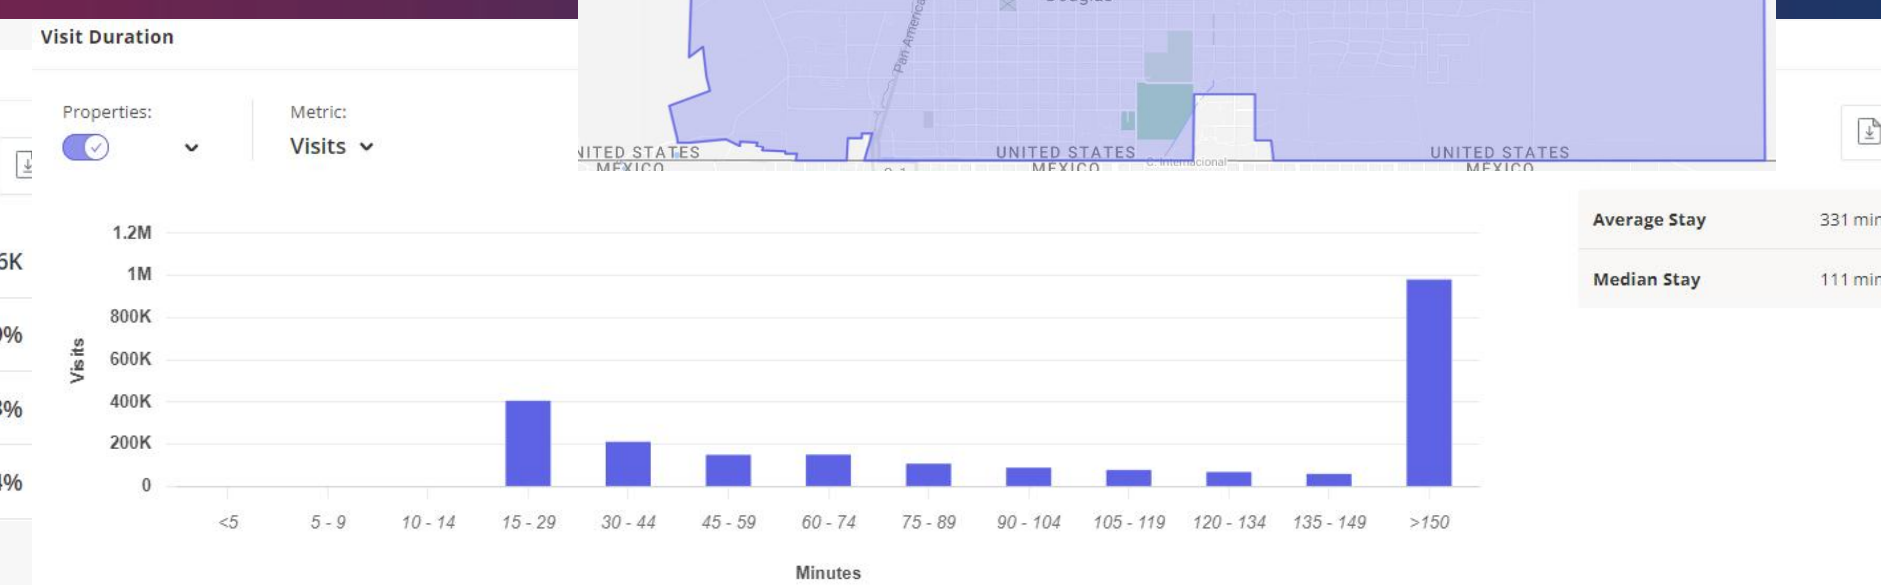

Visit Duration

Properties: Metric: Visits

Average Stay	249 min
Median Stay	94 min

Visits Trend

Property: Metric: Visits Aggregation: Daily Annual Summary: Outlier Indicators:

Visitor Journey

Property: Bisbee / Bisbee, AZ Show by: Location Category Category Group Show Home/Work: On

PLACER DATA

DOUGLAS

Metrics

Property: Douglas, AZ / Douglas, AZ

Visits	2.1M	Panel Visits	80.6K
Visitors	198.5K	Visits YoY	+2.9%
Visit Frequency	9.94	Visits Yo2Y	+5.3%
Avg. Dwell Time	331 min	Visits Yo3Y	+30.4%

PLACER DATA

SIERRA VISTA

Metrics

Property:
Sierra Vista / Sierra Vista, AZ

Visits	7.8M	Panel Visits	334.4K
Visitors	460.8K	Visits YoY	-12.4%
Visit Frequency	16.52	Visits Yo2Y	-15.9%
Avg. Dwell Time	390 min	Visits Yo3Y	-18.2%

Visit Duration

Properties: Metric: Visits

Average Stay 390 min
Median Stay 137 min

Visits Trend

Property: Metric: Visits Aggregation: Daily Annual Summary: Outlier Indicators:

Visitor Journey

Property: Sierra Vista / Sierra Vista, AZ Show by: Location Category Category Group Show Home/Work: On