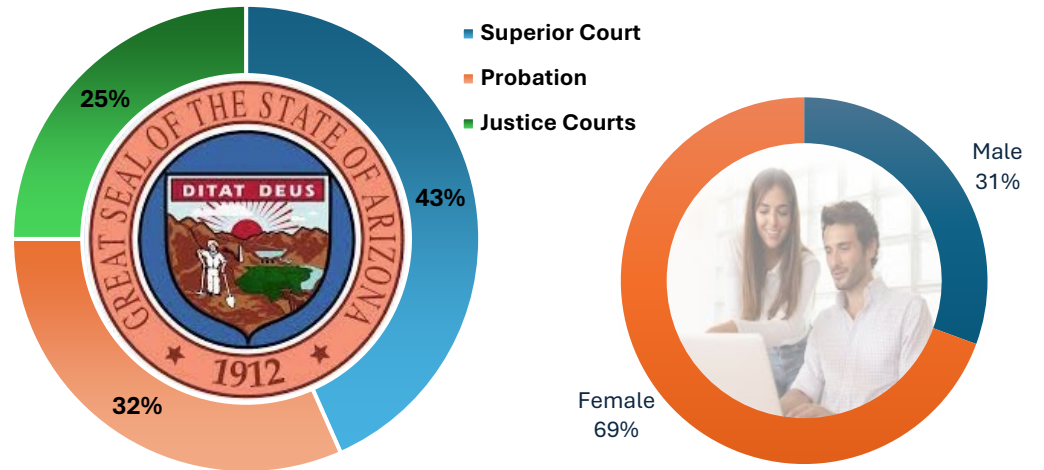

Cochise County Judicial Branch

Our Workforce

Longest Tenure
37 years

FY24 Turnover
25.4%