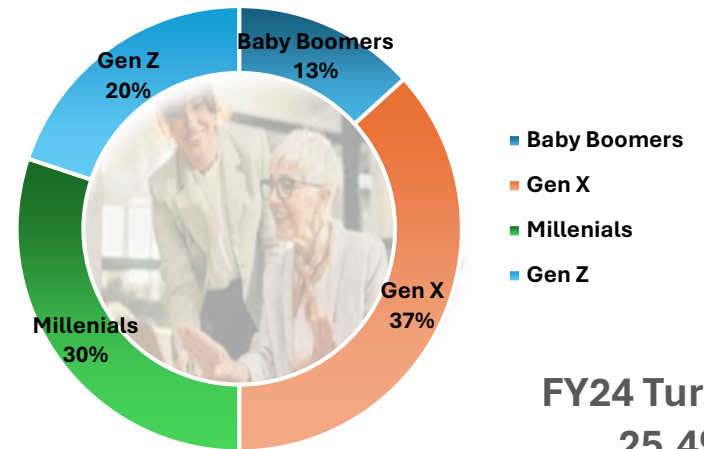

Cochise County Judicial Branch

Our Workforce

Longest Tenure
37 years

FY24 Turnover
25.4%