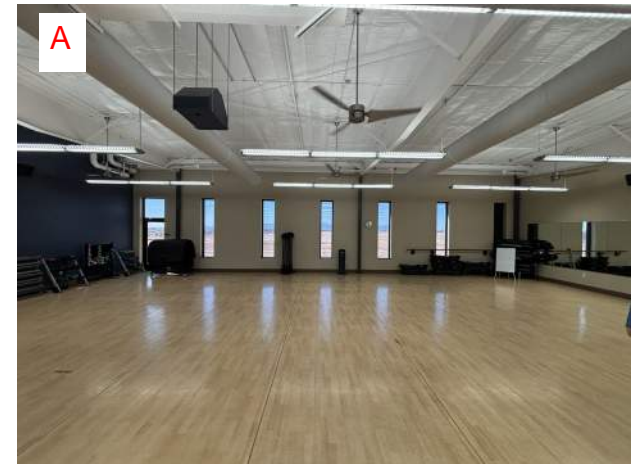

Wall Heights are
15' for all
walls

Wall Heights are
15' for all
walls

GYMNASIUM

Wall Heights are 15'
 for Walls A, B, and D.
 Wall Height for C is
 30'

PICTURES ON NEXT PAGE