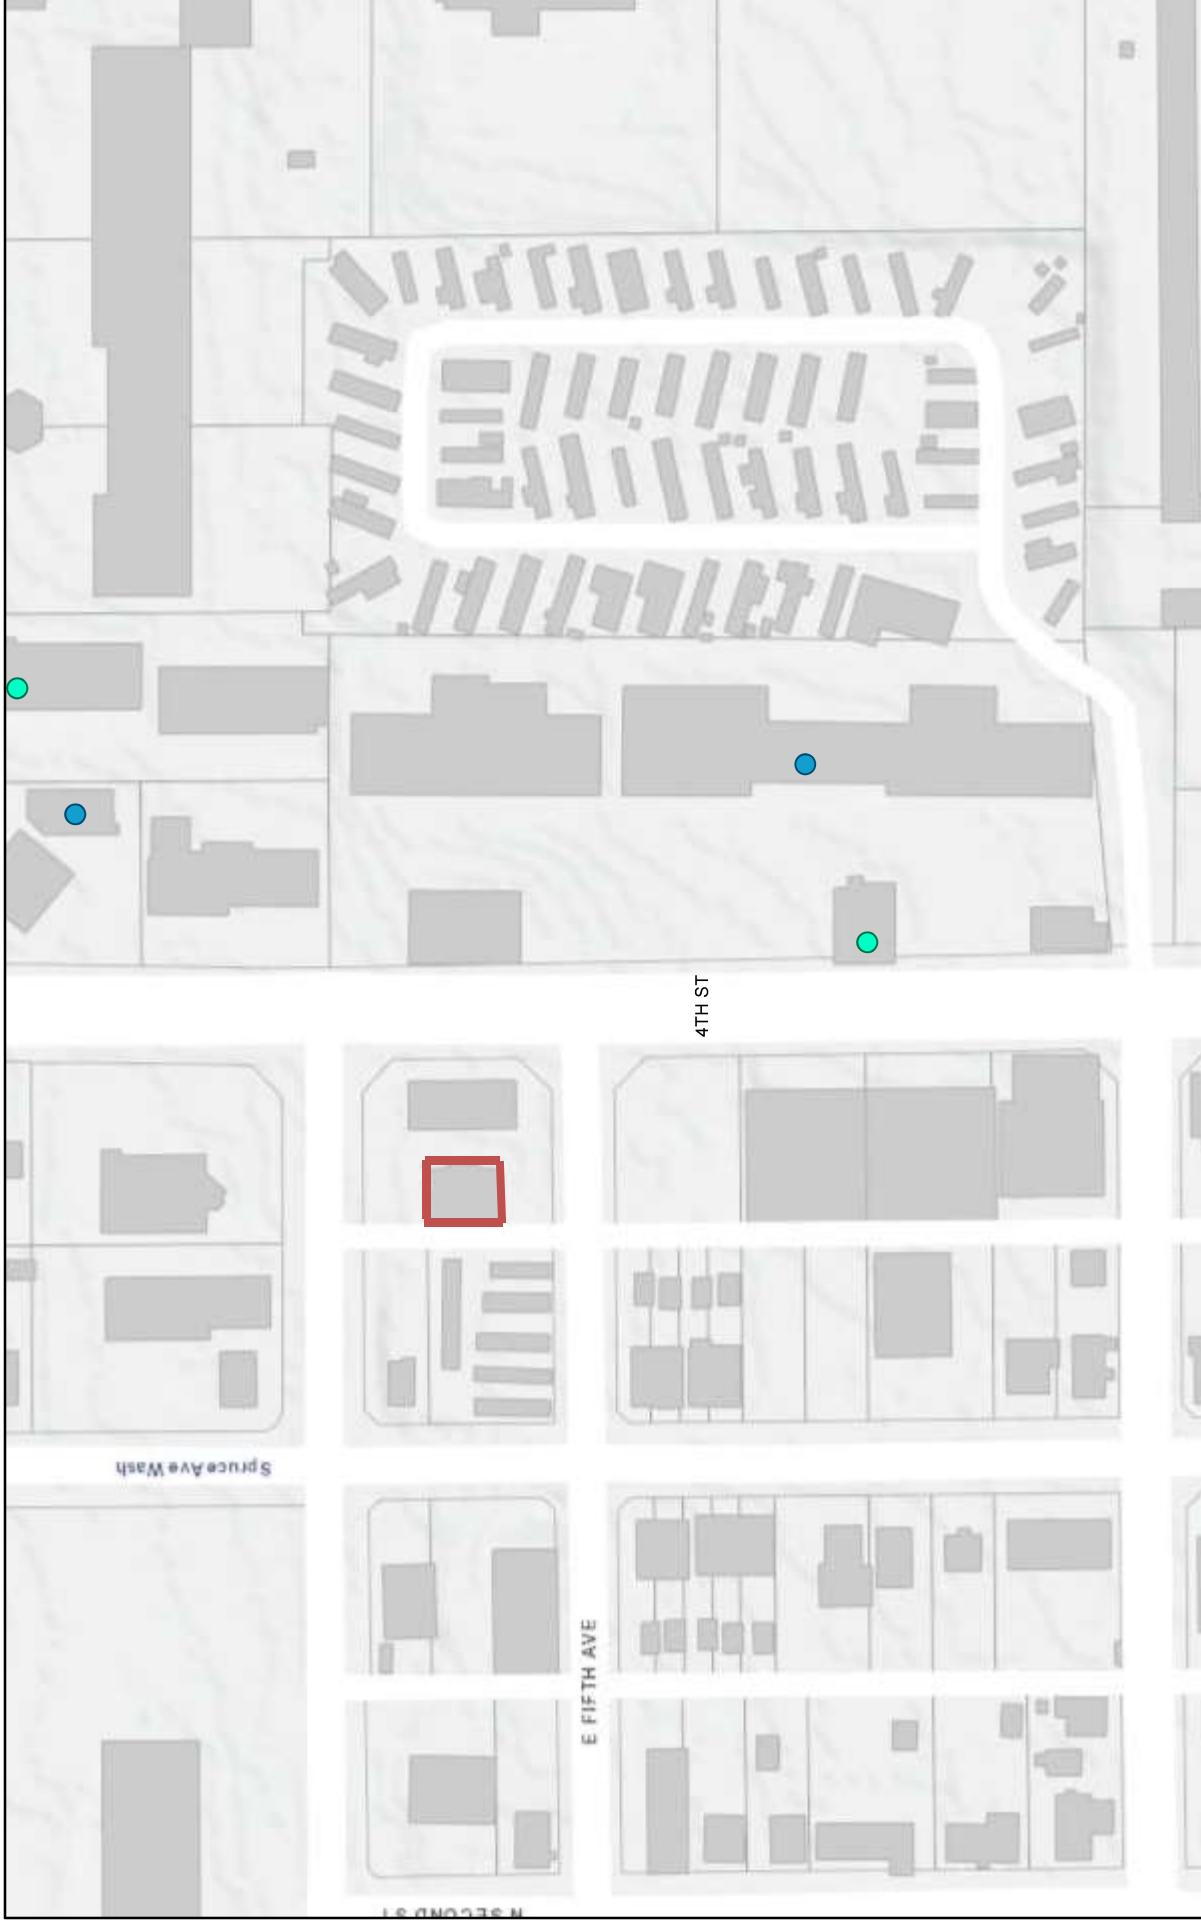

ArcGIS Web Map

12/21/2018 10:25:19 AM

Liquor Licenses ●

Beer and Wine Store ●

Restaurant ●

1:2,257

0 0.01 0.03 0.06 mi

0 0.03 0.05 0.1 km