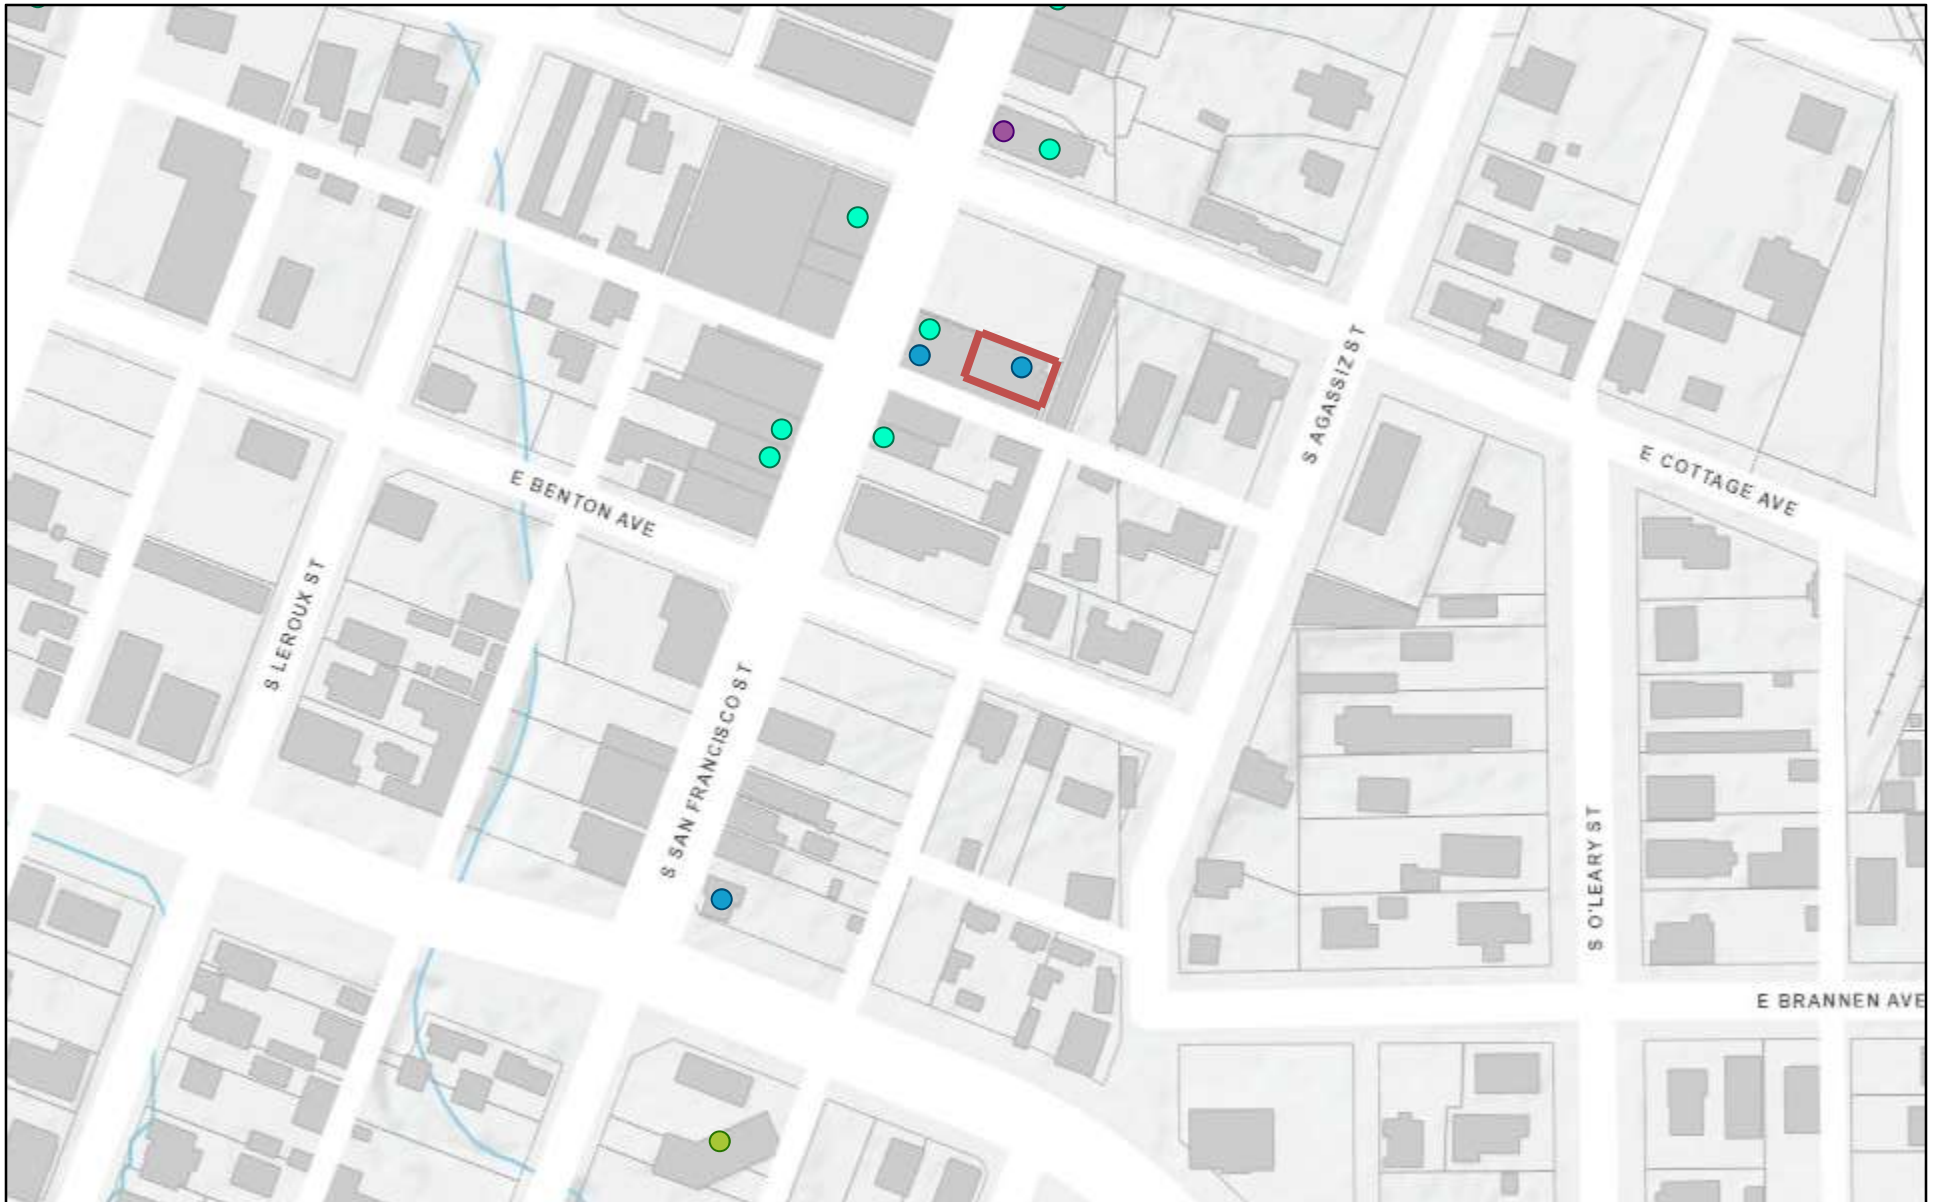

ArcGIS Web Map

11/14/2018 3:48:55 PM

- Liquor Licenses
 - Beer and Wine Store (blue dot)
 - Beer and Wine Bar (purple dot)
 - Restaurant (cyan dot)
 - Liquor Store (green dot)