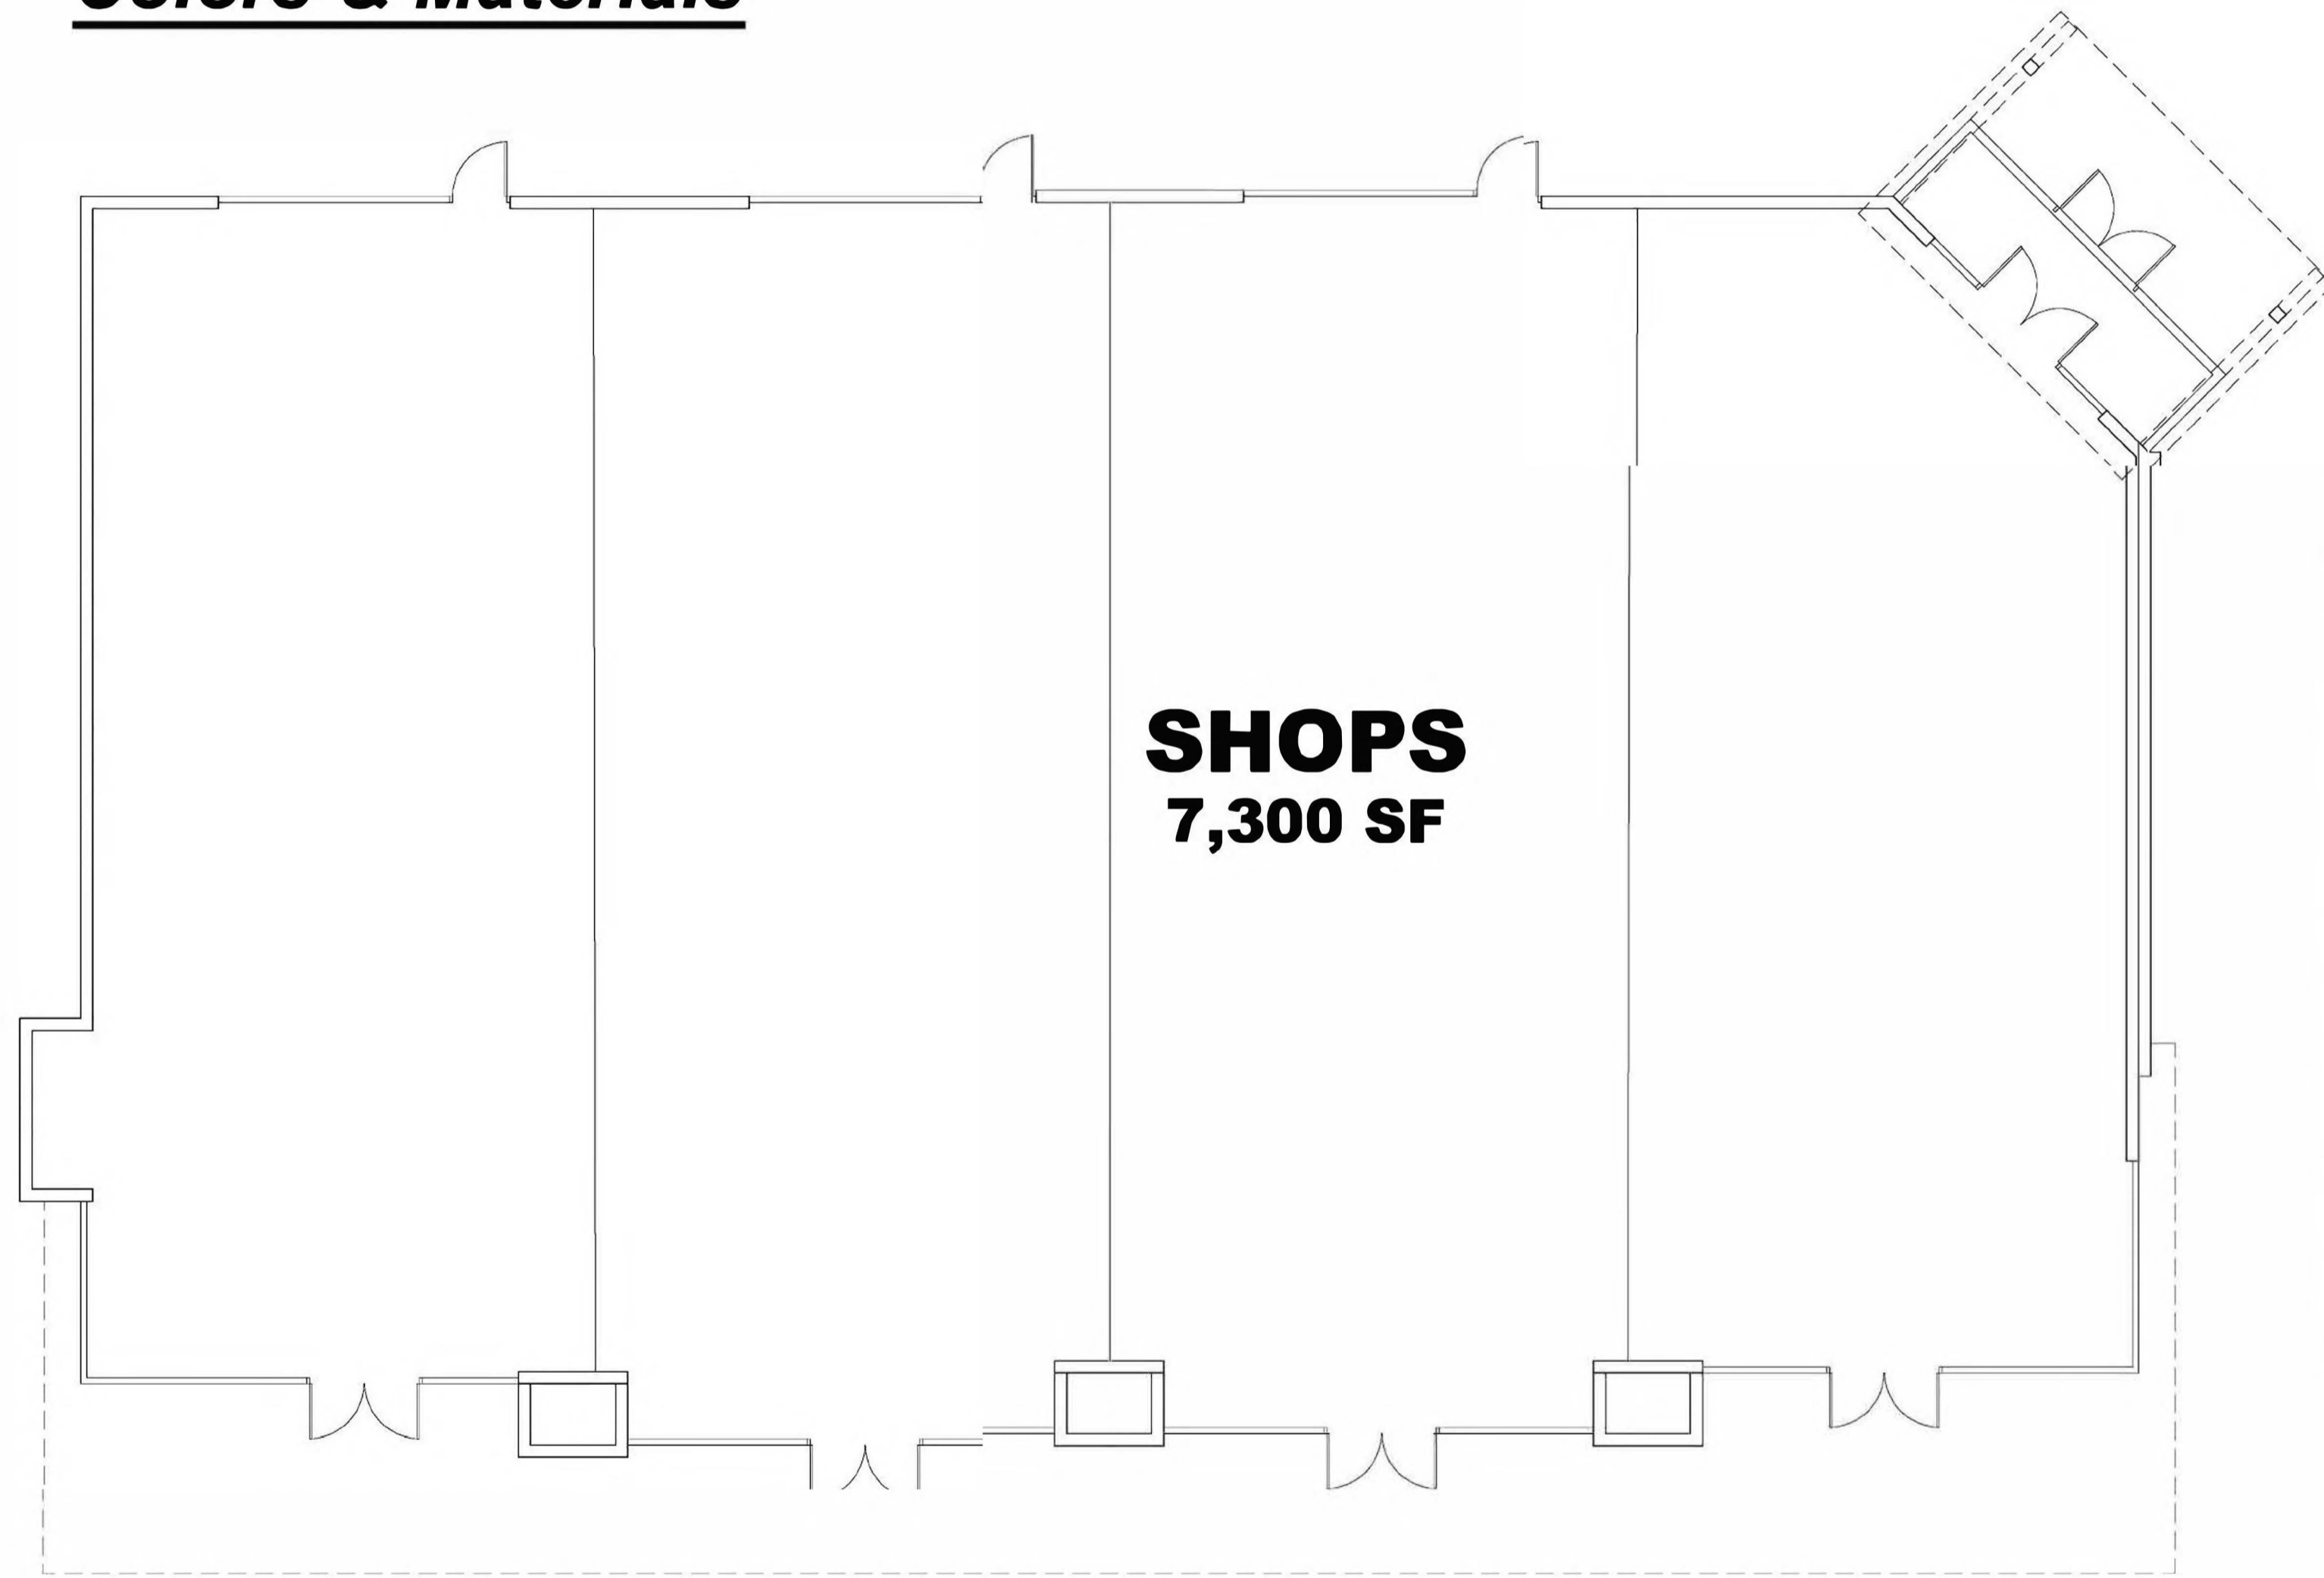

OLD COUNTRY FIELDSTONE
BY CULTURED STONE

BLACK ANODIZED ALUM.
FRAMES W/ CLEAR INSULATED
LOW E GLAZING BY OLDCASTLE

East Elevation

Colors & Materials

Floor Plan 

North Elevation