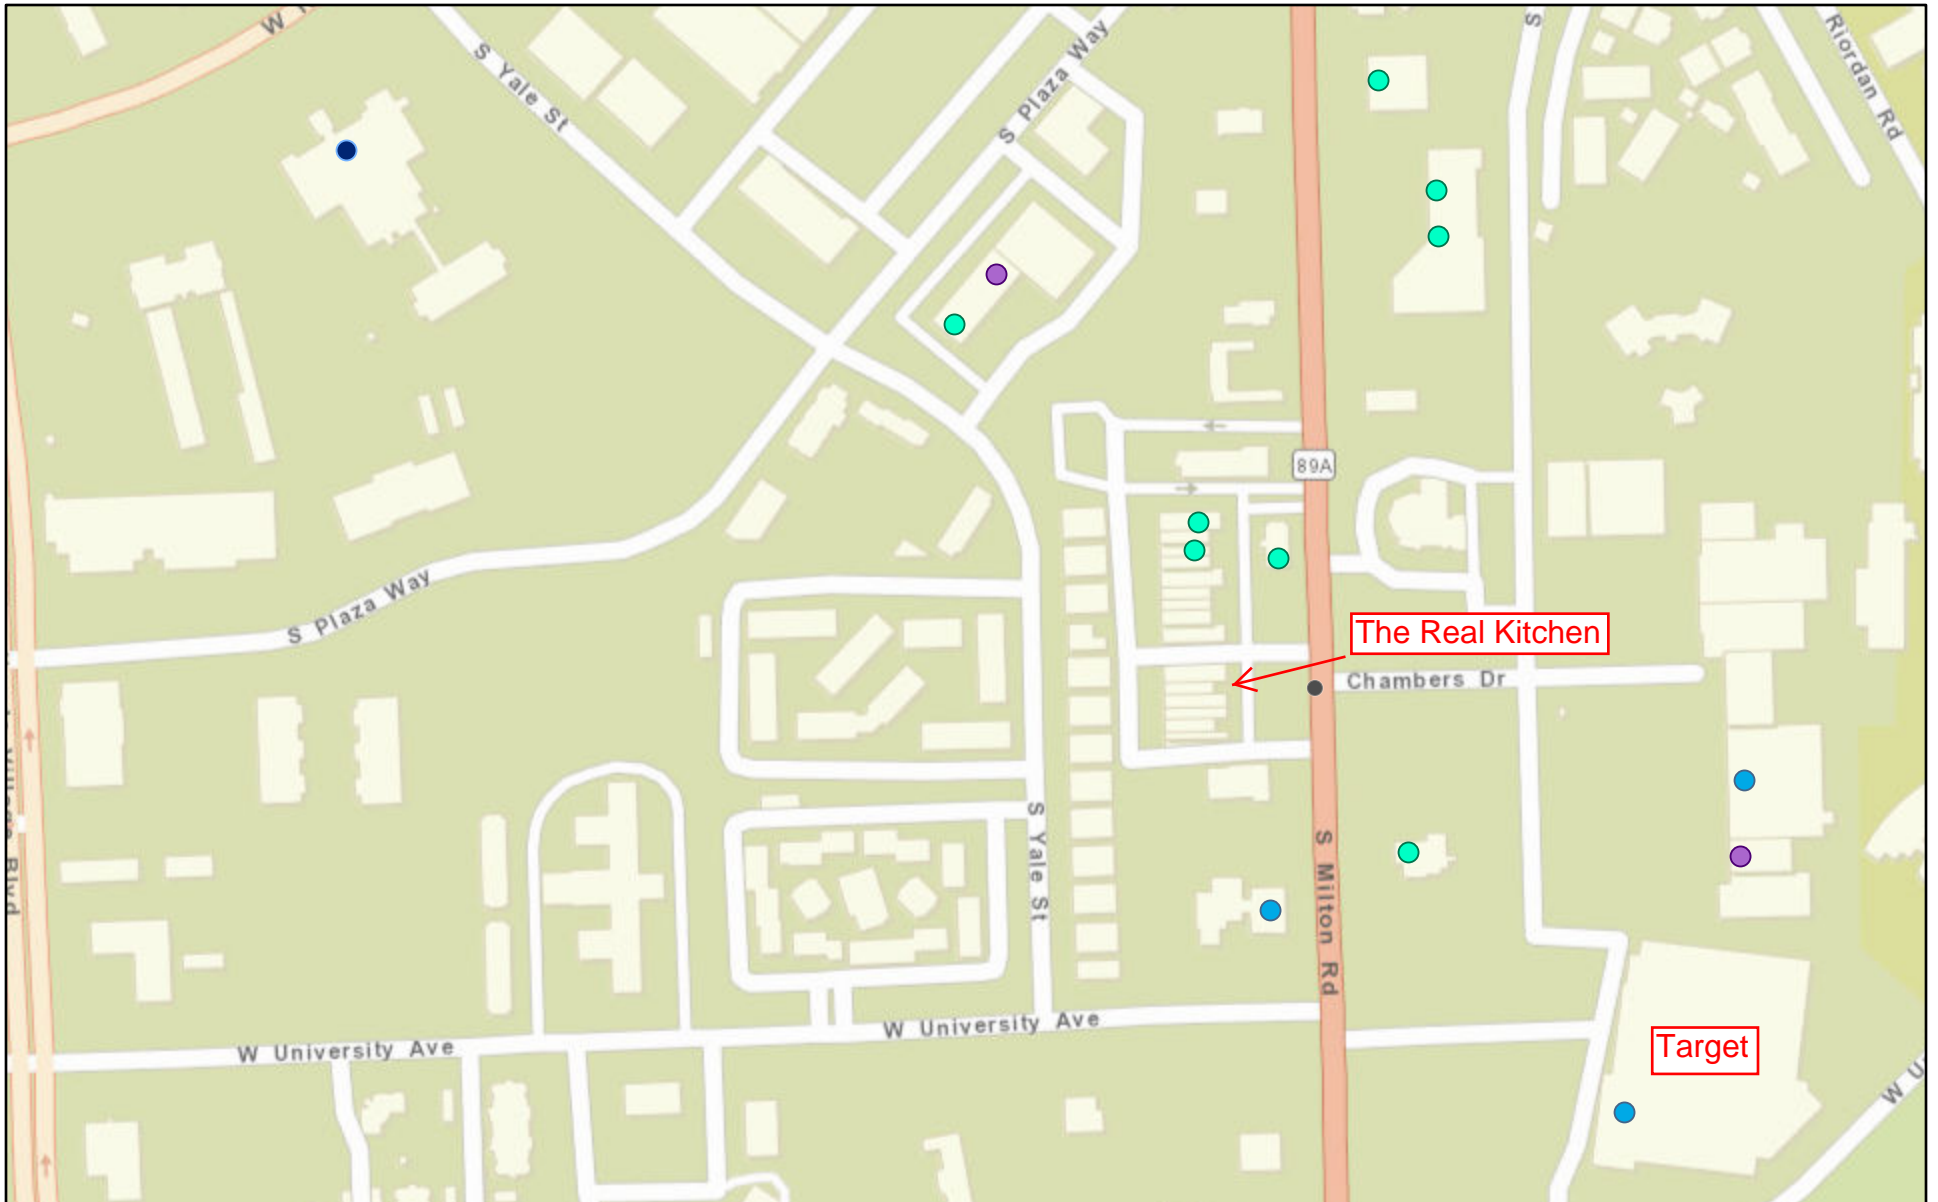

The Real Kitchen

8/30/2019, 2:08:16 PM

Liquor Licenses

● Beer and Wine Bar

● Beer and Wine Store

● Hotel/Motel

● Restaurant

Sources: Esri, HERE, Garmin, USGS, Intermap, INCREMENT P, NRCan, Esri Japan, METI, Esri China (Hong Kong), Esri Korea, Esri (Thailand),

Web AppBuilder for ArcGIS

Coconino County, County of Yavapai, Bureau of Land Management, Esri, HERE, Garmin, INCREMENT P, NGA, USGS |