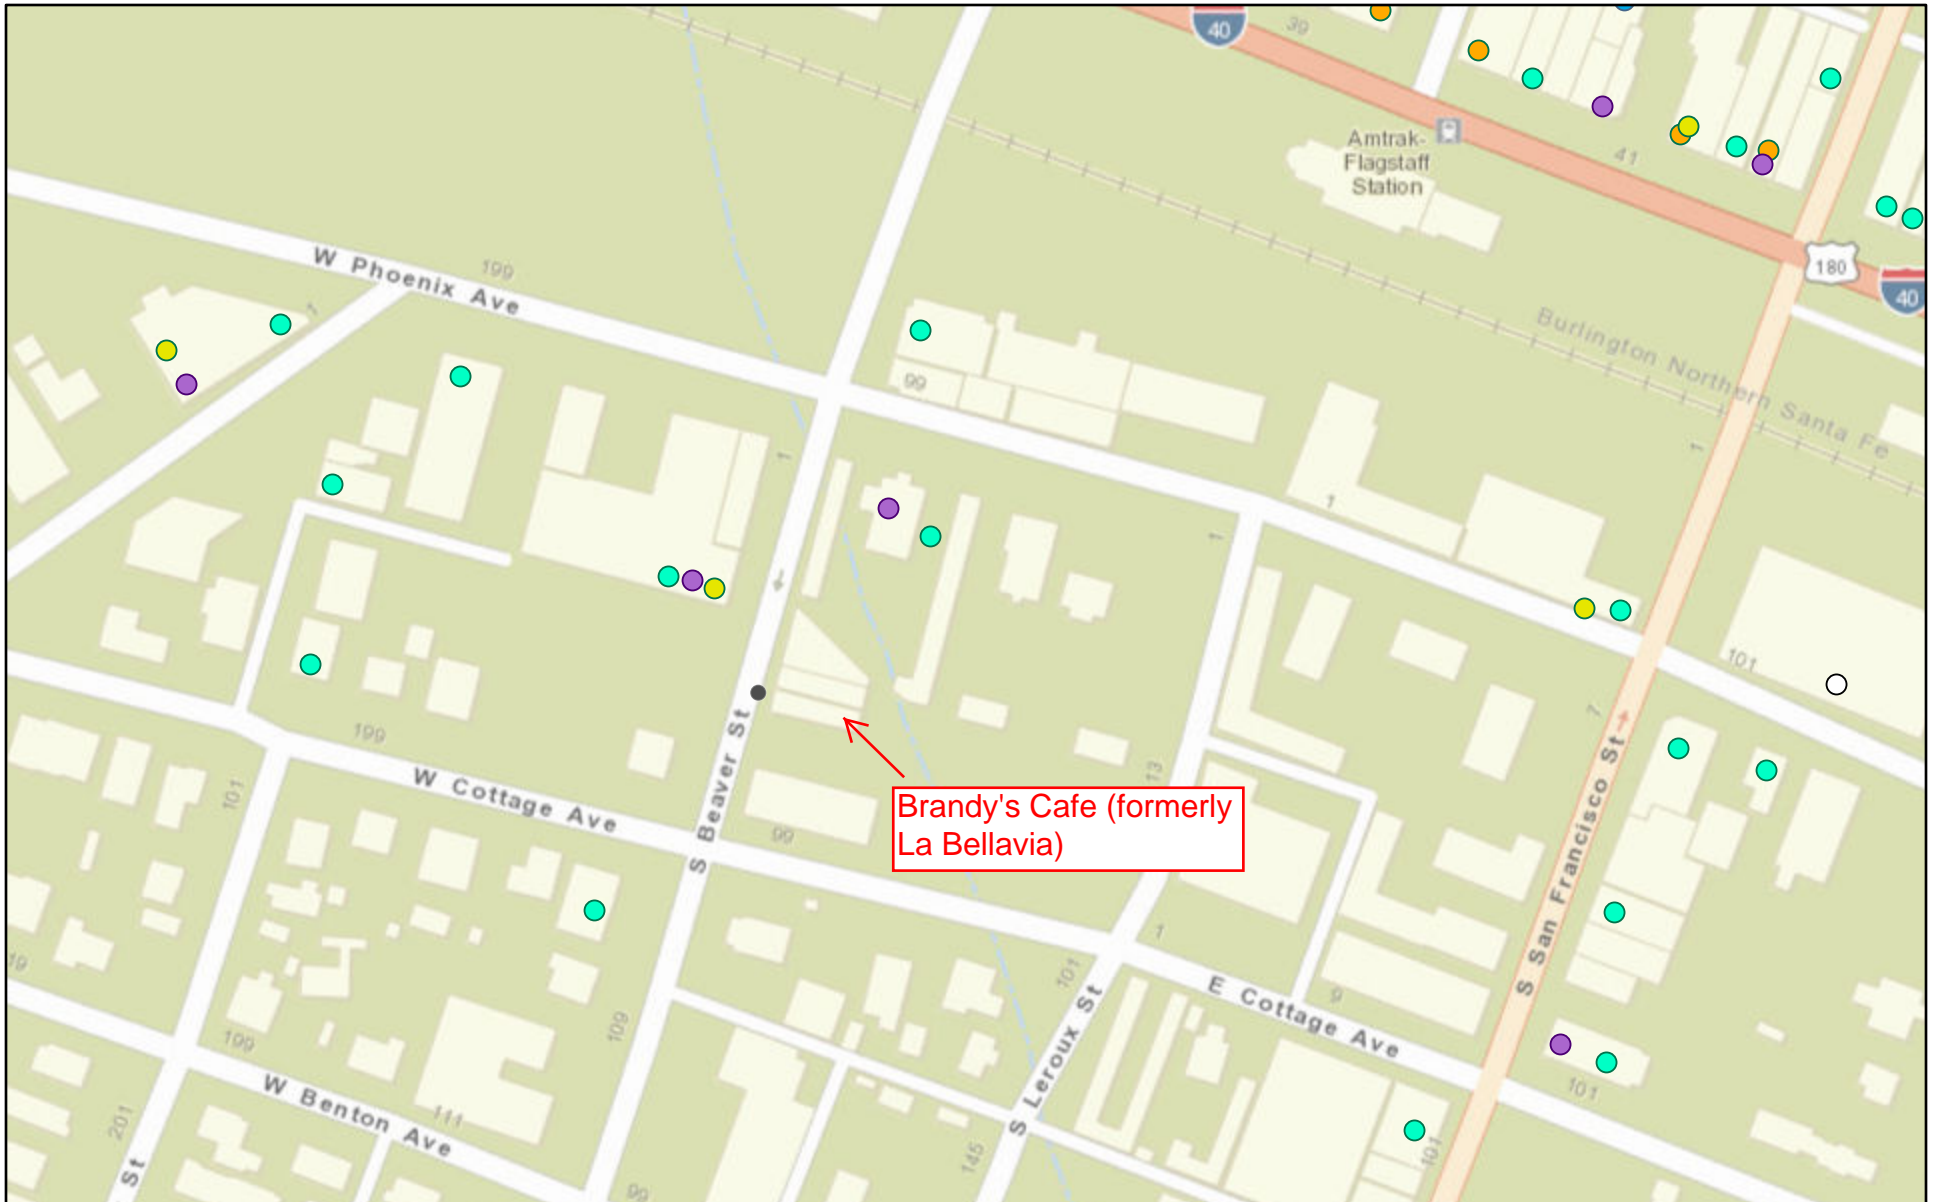

Brandy's Cafe

8/30/2019, 2:04:35 PM

Liquor Licenses

- Orange dot: Bar
- Purple dot: Beer and Wine Bar

- Blue dot: Beer and Wine Store
- Yellow dot: In State Microbrewery
- Cyan dot: Restaurant
- White circle: In State Craft Distillery

Sources: Esri, HERE, Garmin, USGS, Intermap, INCREMENT P, NRCan, Esri Japan, METI, Esri China (Hong Kong), Esri Korea, Esri (Thailand),

Web AppBuilder for ArcGIS

Coconino County, County of Yavapai, Bureau of Land Management, Esri, HERE, Garmin, INCREMENT P, NGA, USGS |