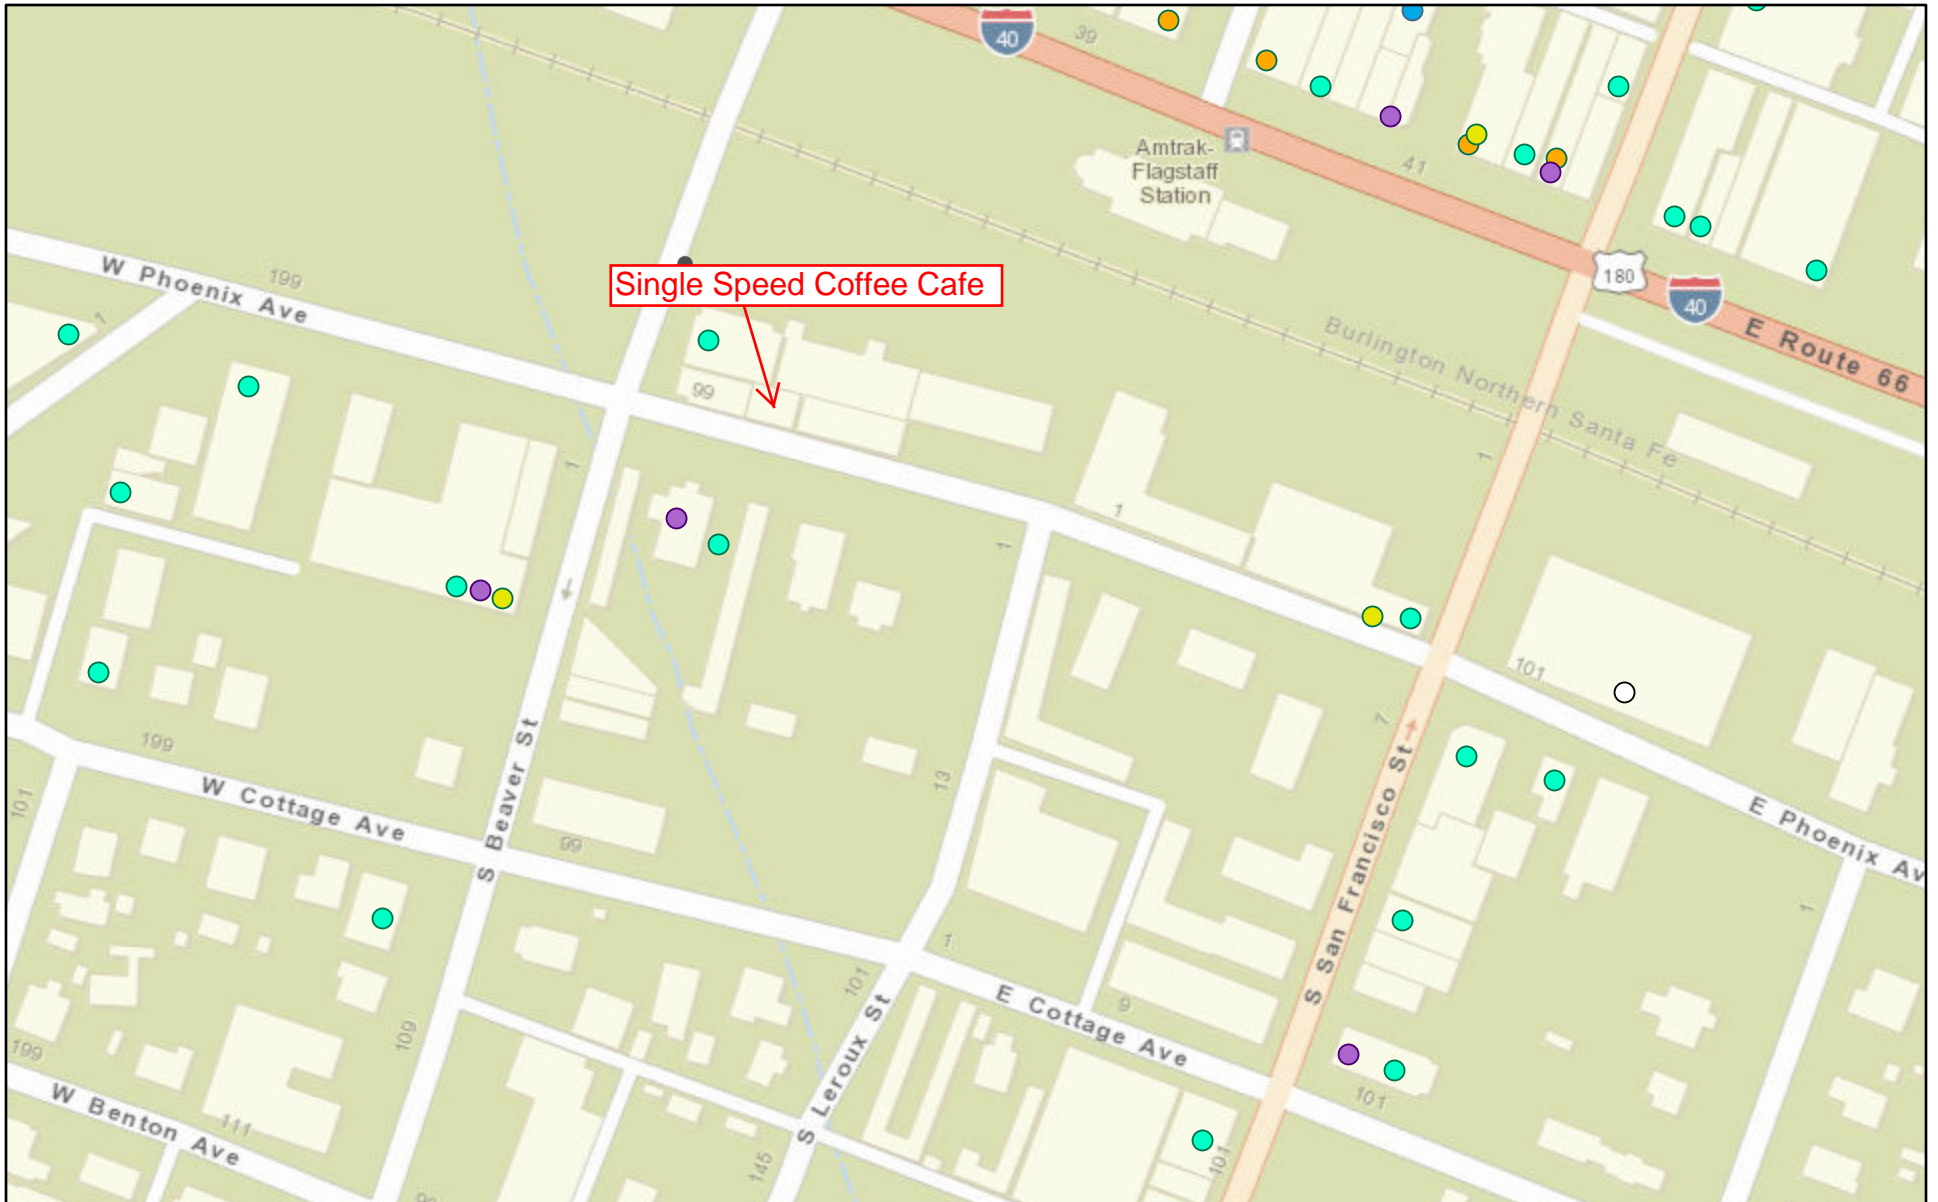

Single Speed Coffee Cafe

9/25/2019, 1:46:59 PM

Liquor Licenses

- Orange dot: Bar
- Purple dot: Beer and Wine Bar

- Blue dot: Beer and Wine Store
- Yellow dot: In State Microbrewery
- Cyan dot: Restaurant
- White circle: In State Craft Distillery

Sources: Esri, HERE, Garmin, USGS, Intermap, INCREMENT P, NRCan, Esri Japan, METI, Esri China (Hong Kong), Esri Korea, Esri (Thailand),