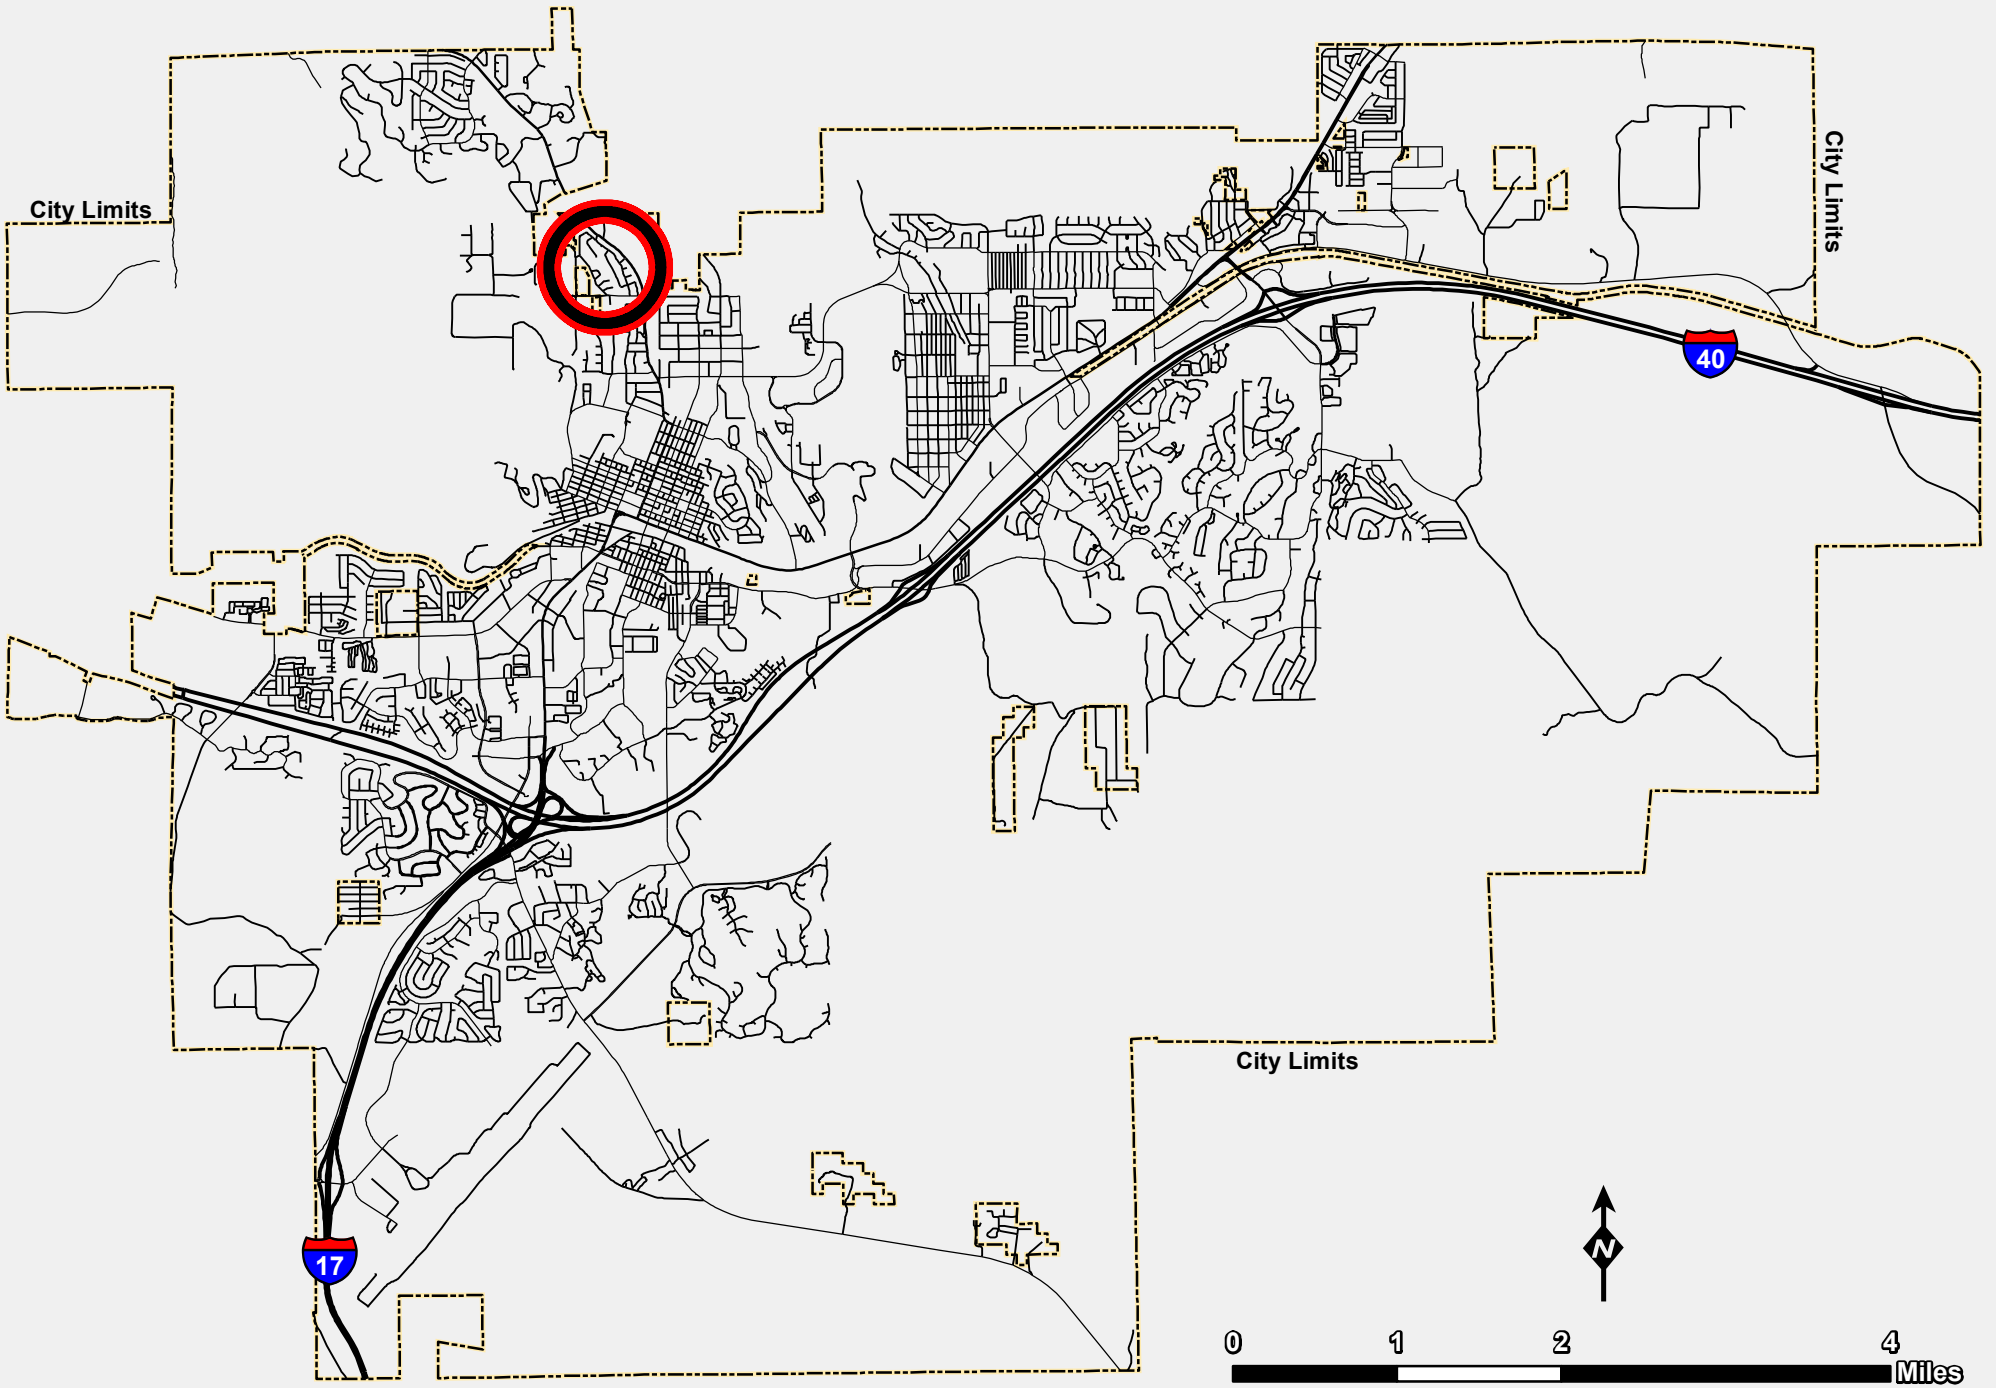

Coconino Estates Improvements Phase II

City Limits

City Limits

City Limits

17

40

0 1 2 4 Miles