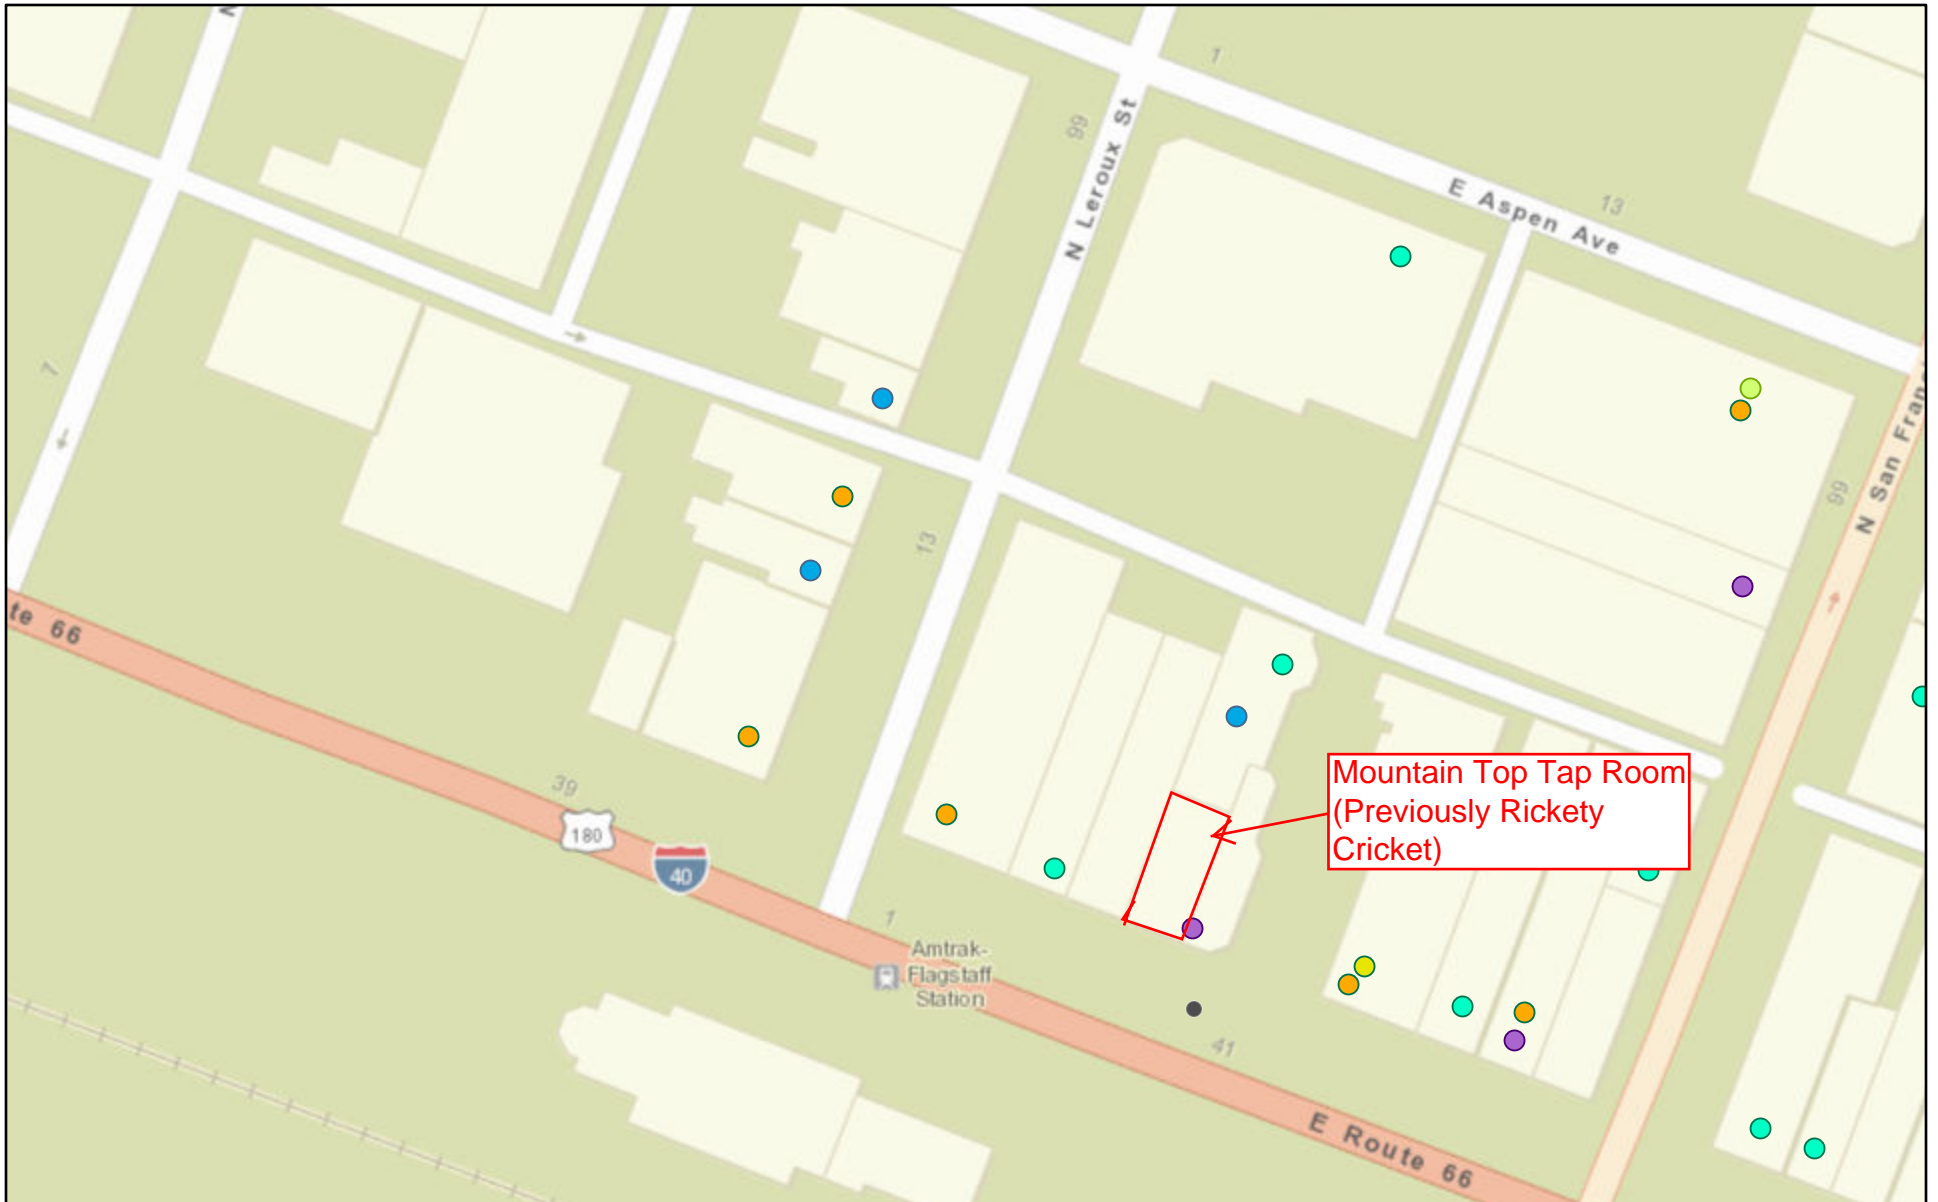

Mountain Top Tap Room

10/16/2019, 2:33:11 PM

Liquor Licenses

- | | | |
|---|---|---|
|  Bar |  Beer and Wine Store |  In State Producer |
|  Beer and Wine Bar |  In State Microbrewery |  Restaurant |

Sources: Esri, HERE, Garmin, USGS, Intermap, INCREMENT P, NRCan, Esri Japan, METI, Esri China (Hong Kong), Esri Korea, Esri (Thailand),