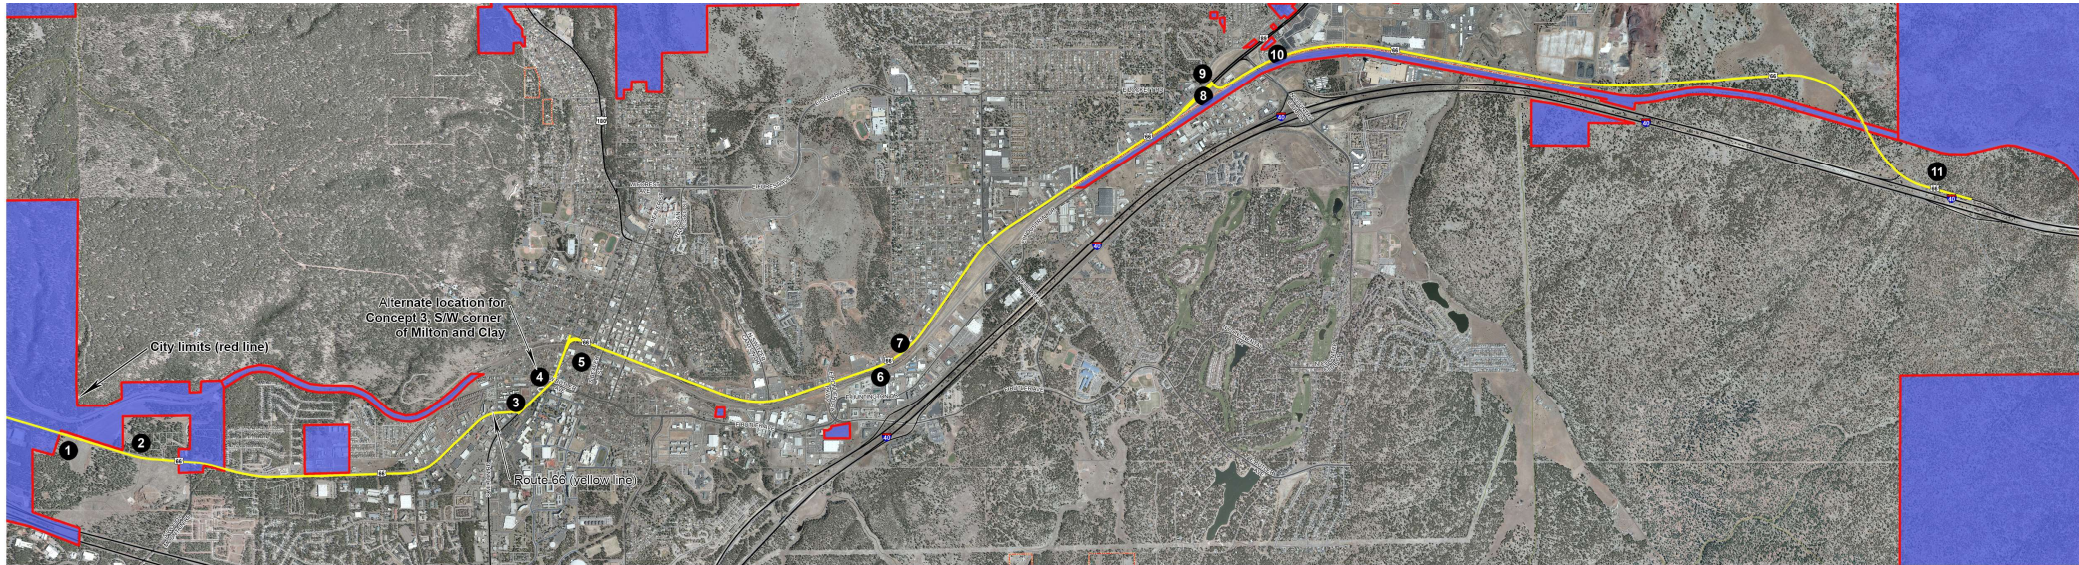

Route 66 Interpretive Trail and Lunar Legacy

- UPDATE -

Route 66 Interpretive Trail

Route 66 – McAllister Ranch

ROUTE 66 HISTORIC MARKER SIGN

NOT TO SCALE

Route 66 – Moenkopi Outcropping

TEAM FLAGSTAFF
WE MAKE THE CITY BETTER

Route 66 – Intersection at Milton

Route 66 – Route 66 Wayside

8 Existing Interpretive Signs at Route 66 Park

Route 66 – Intersection Hwy 89

Route 66 – Flagstaff Mall

Route 66 – East City Limit

Route 66 – Walk This Talk

Route 66 – Walk This Talk

Lunar Legacy – Walk This Talk

Celebrating Flagstaff's Scientific Role in the Apollo Moon Missions

Lunar Legacy – Walk This Talk

Lunar Legacy – Walk This Talk

Searching All Mail

Good morning, from NASA!

Thanks for your consideration!

Rebecca Doroshenk
Strategy and Integration
Office of Communications
NASA Headquarters
(202) 358-0038

Route 66 Interpretive Trail

Questions?