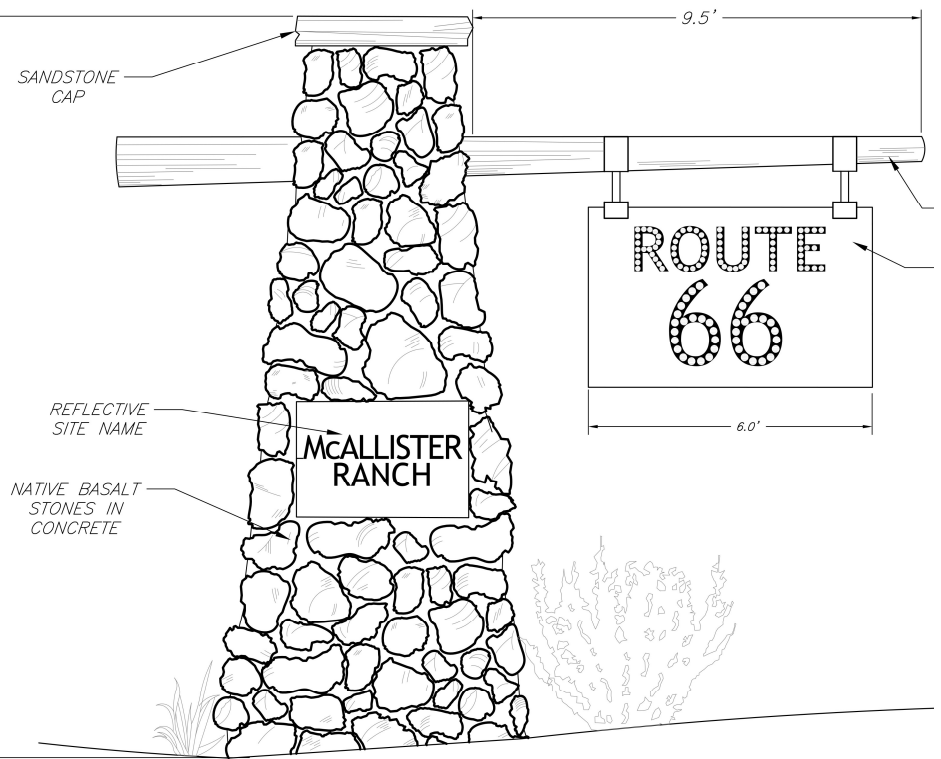

Route 66 Interpretive Trail and Lunar Legacy

- UPDATE -

Route 66 Interpretive Trail

Route 66 – McAllister Ranch

ROUTE 66 HISTORIC MARKER SIGN

NOT TO SCALE

Route 66 – Moenkopi Outcropping

TEAM FLAGSTAFF
WE MAKE THE CITY BETTER

Route 66 – Intersection at Milton

Route 66 – Route 66 Wayside

8 Existing Interpretive Signs at Route 66 Park

Route 66 – Intersection Hwy 89

Route 66 – Flagstaff Mall

Route 66 – East City Limit

Route 66 – Walk This Talk