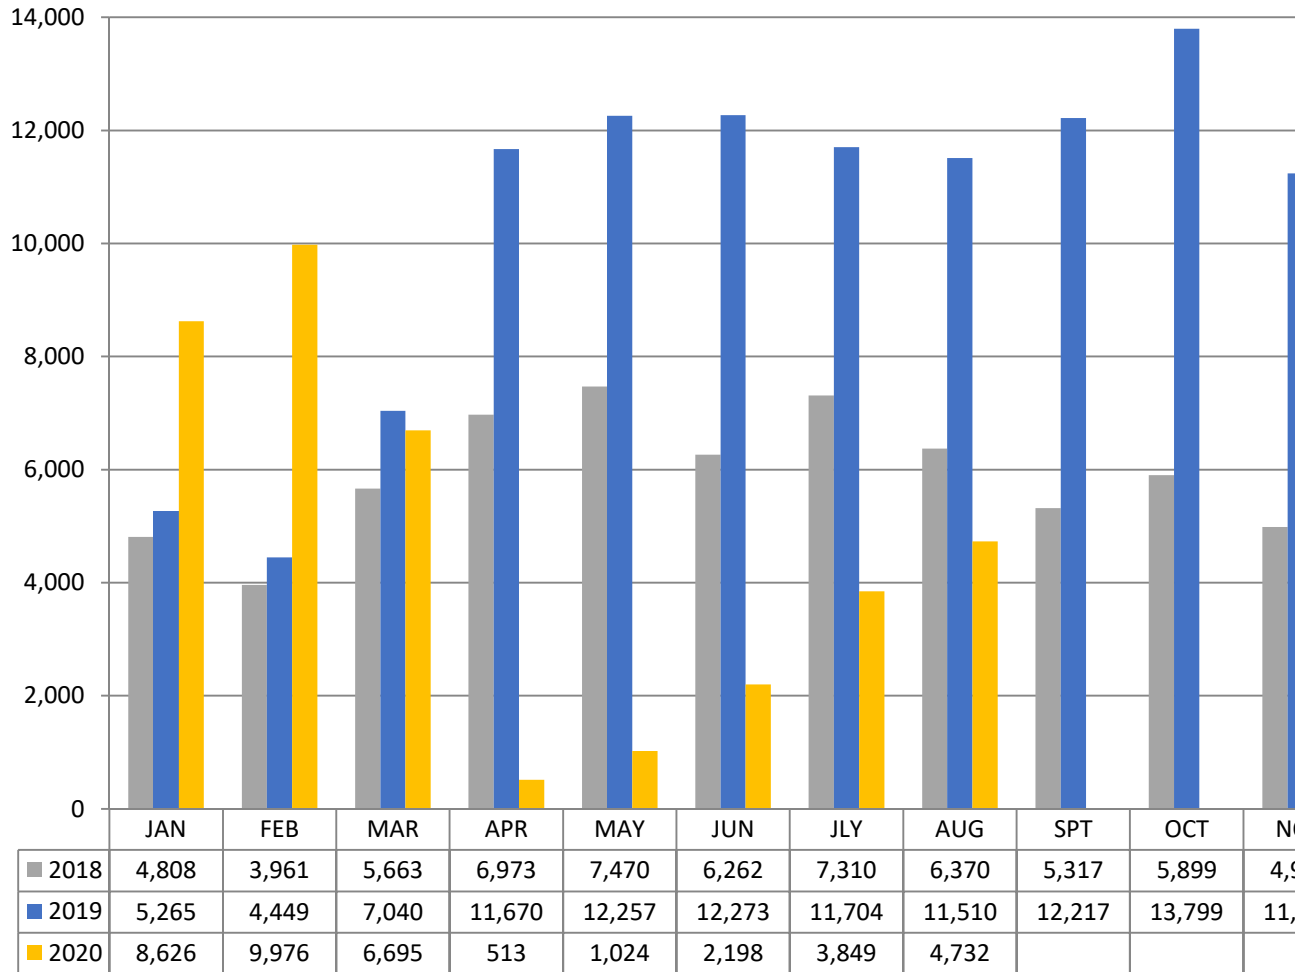

ENPLANEMENTS 2018-2020

TOTALS

2018: 8,769 8.5% increase from 2017

2019: 9,714 11% increase from 2018