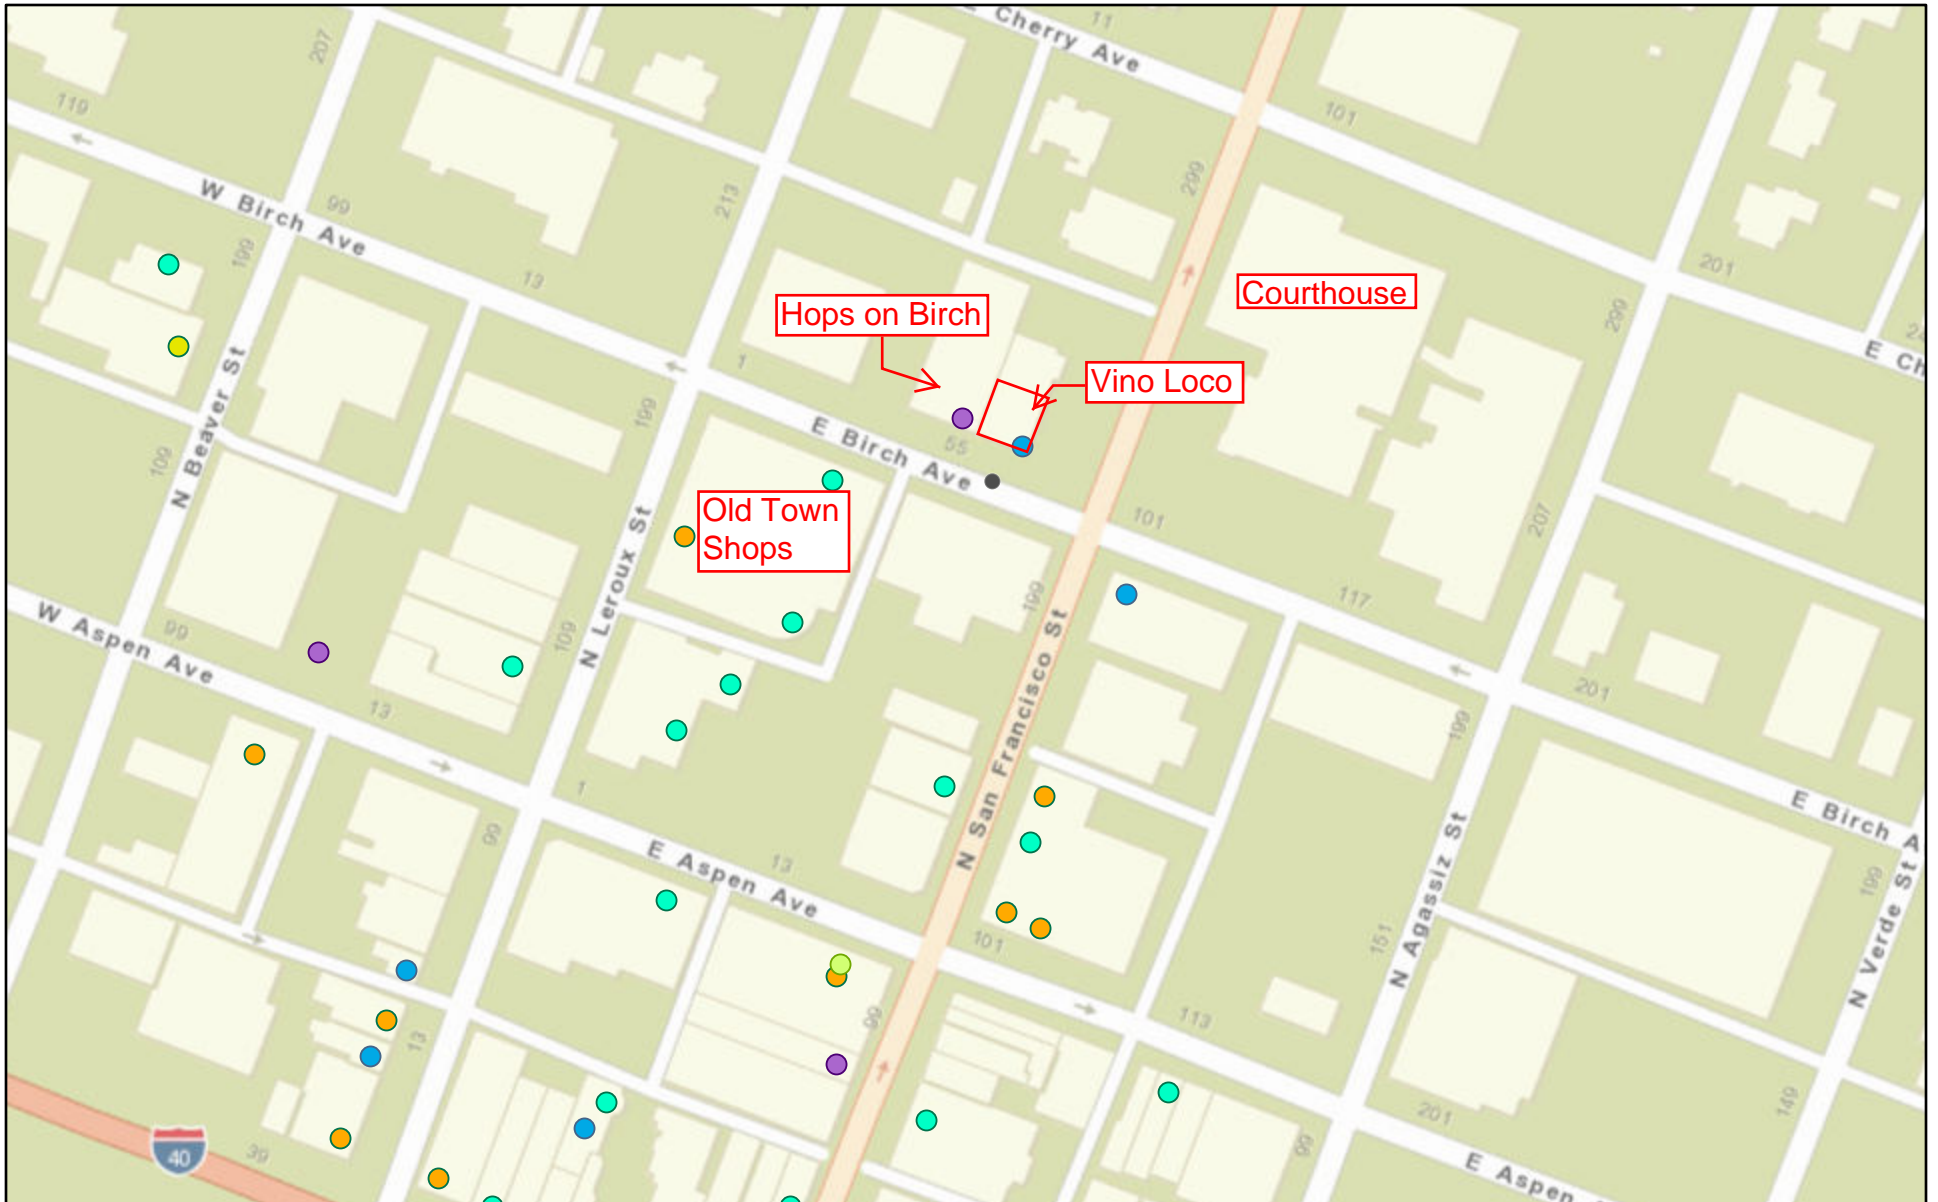

Vino Loco Map

12/18/2019, 2:52:02 PM

Liquor Licenses

- Beer and Wine Store
- Bar
- Beer and Wine Bar
- In State Microbrewery
- In State Producer
- Restaurant

Sources: Esri, HERE, Garmin, USGS, Intermap, INCREMENT P, NRCan, Esri Japan, METI, Esri China (Hong Kong), Esri Korea, Esri (Thailand),