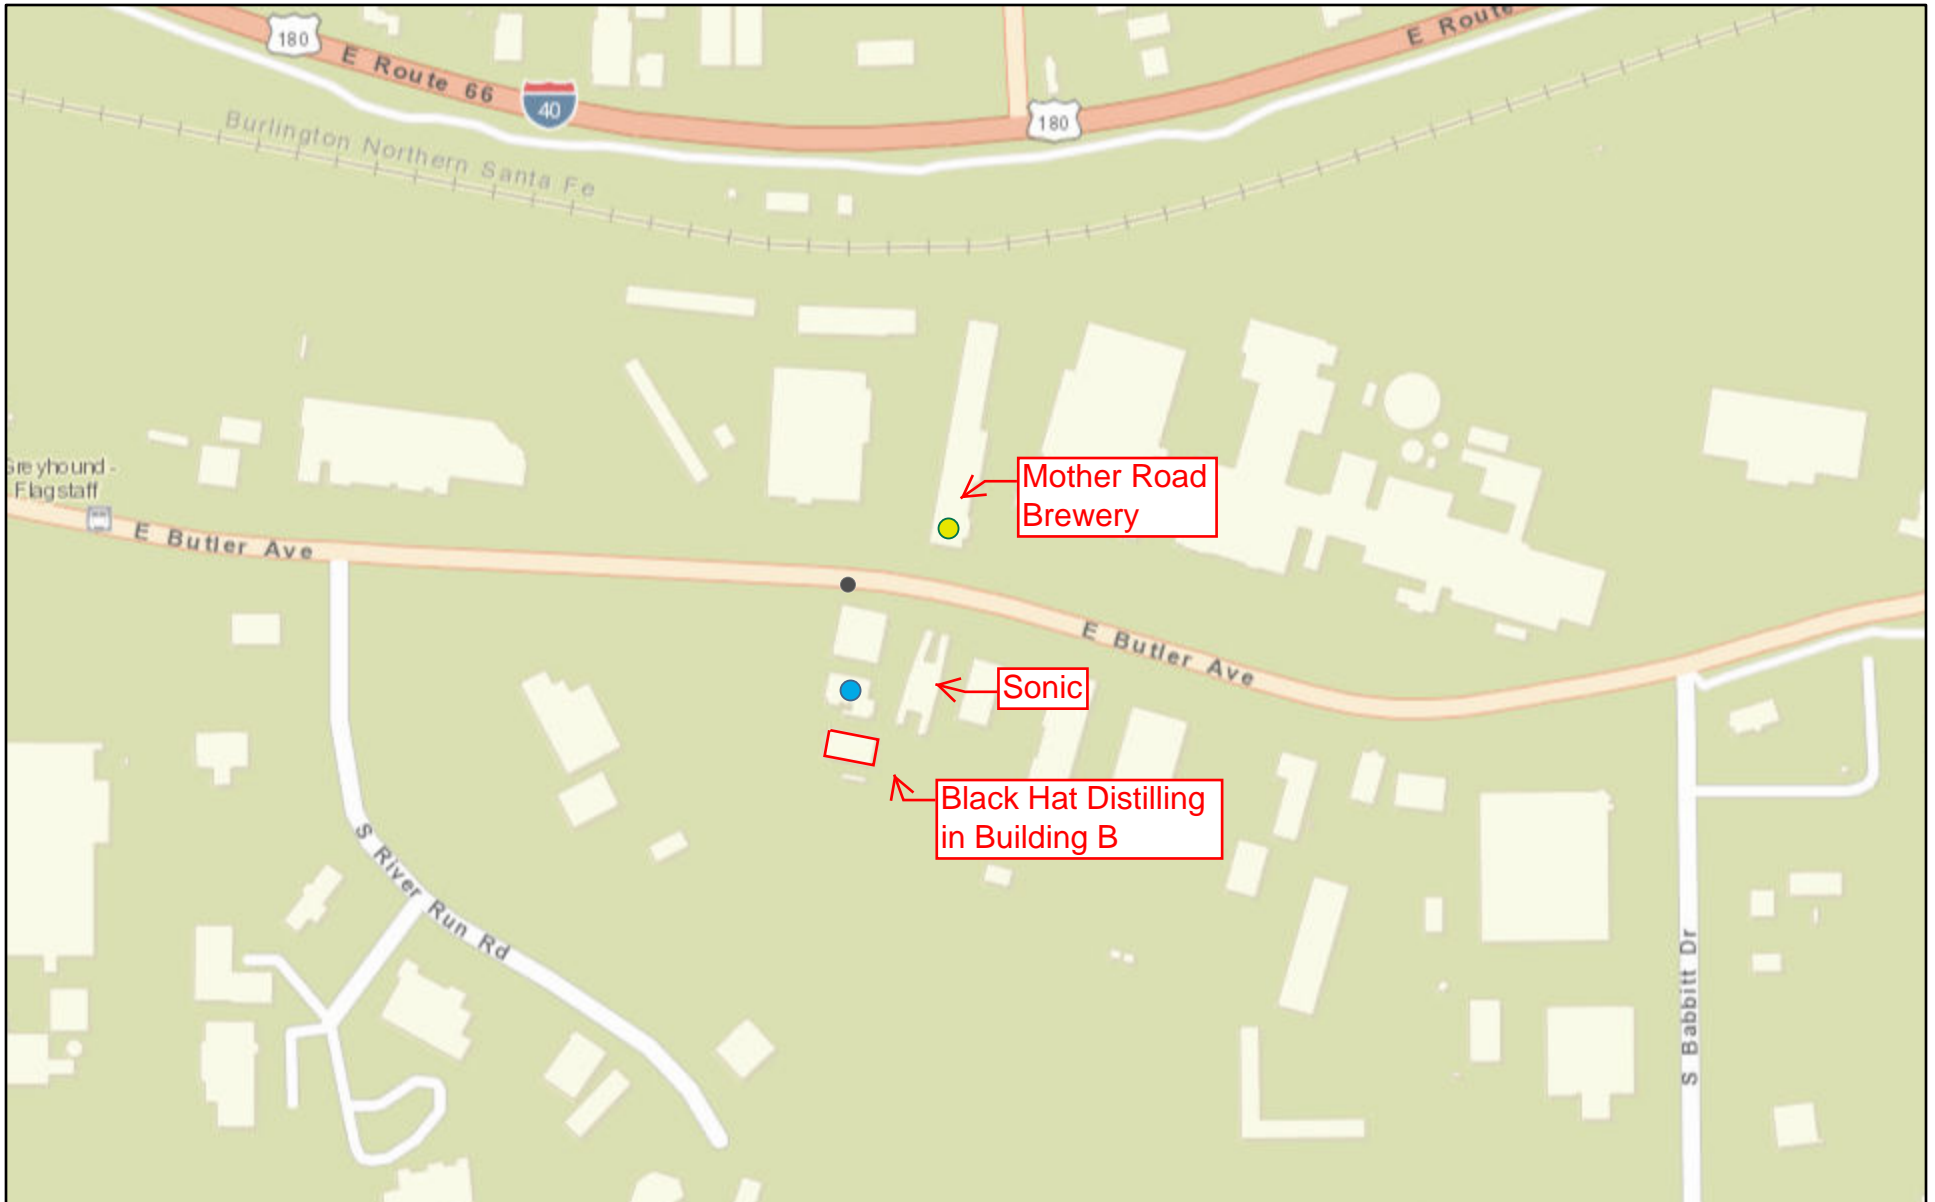

Black Hat Distilling

1/6/2020, 9:31:26 AM

Liquor Licenses

● Beer and Wine Store

● In State Microbrewery

Sources: Esri, HERE, Garmin, USGS, Intermap, INCREMENT P, NRCan, Esri Japan, METI, Esri China (Hong Kong), Esri Korea, Esri (Thailand),

Web AppBuilder for ArcGIS

Coconino County, County of Yavapai, Bureau of Land Management, Esri, HERE, Garmin, INCREMENT P, NGA, USGS |