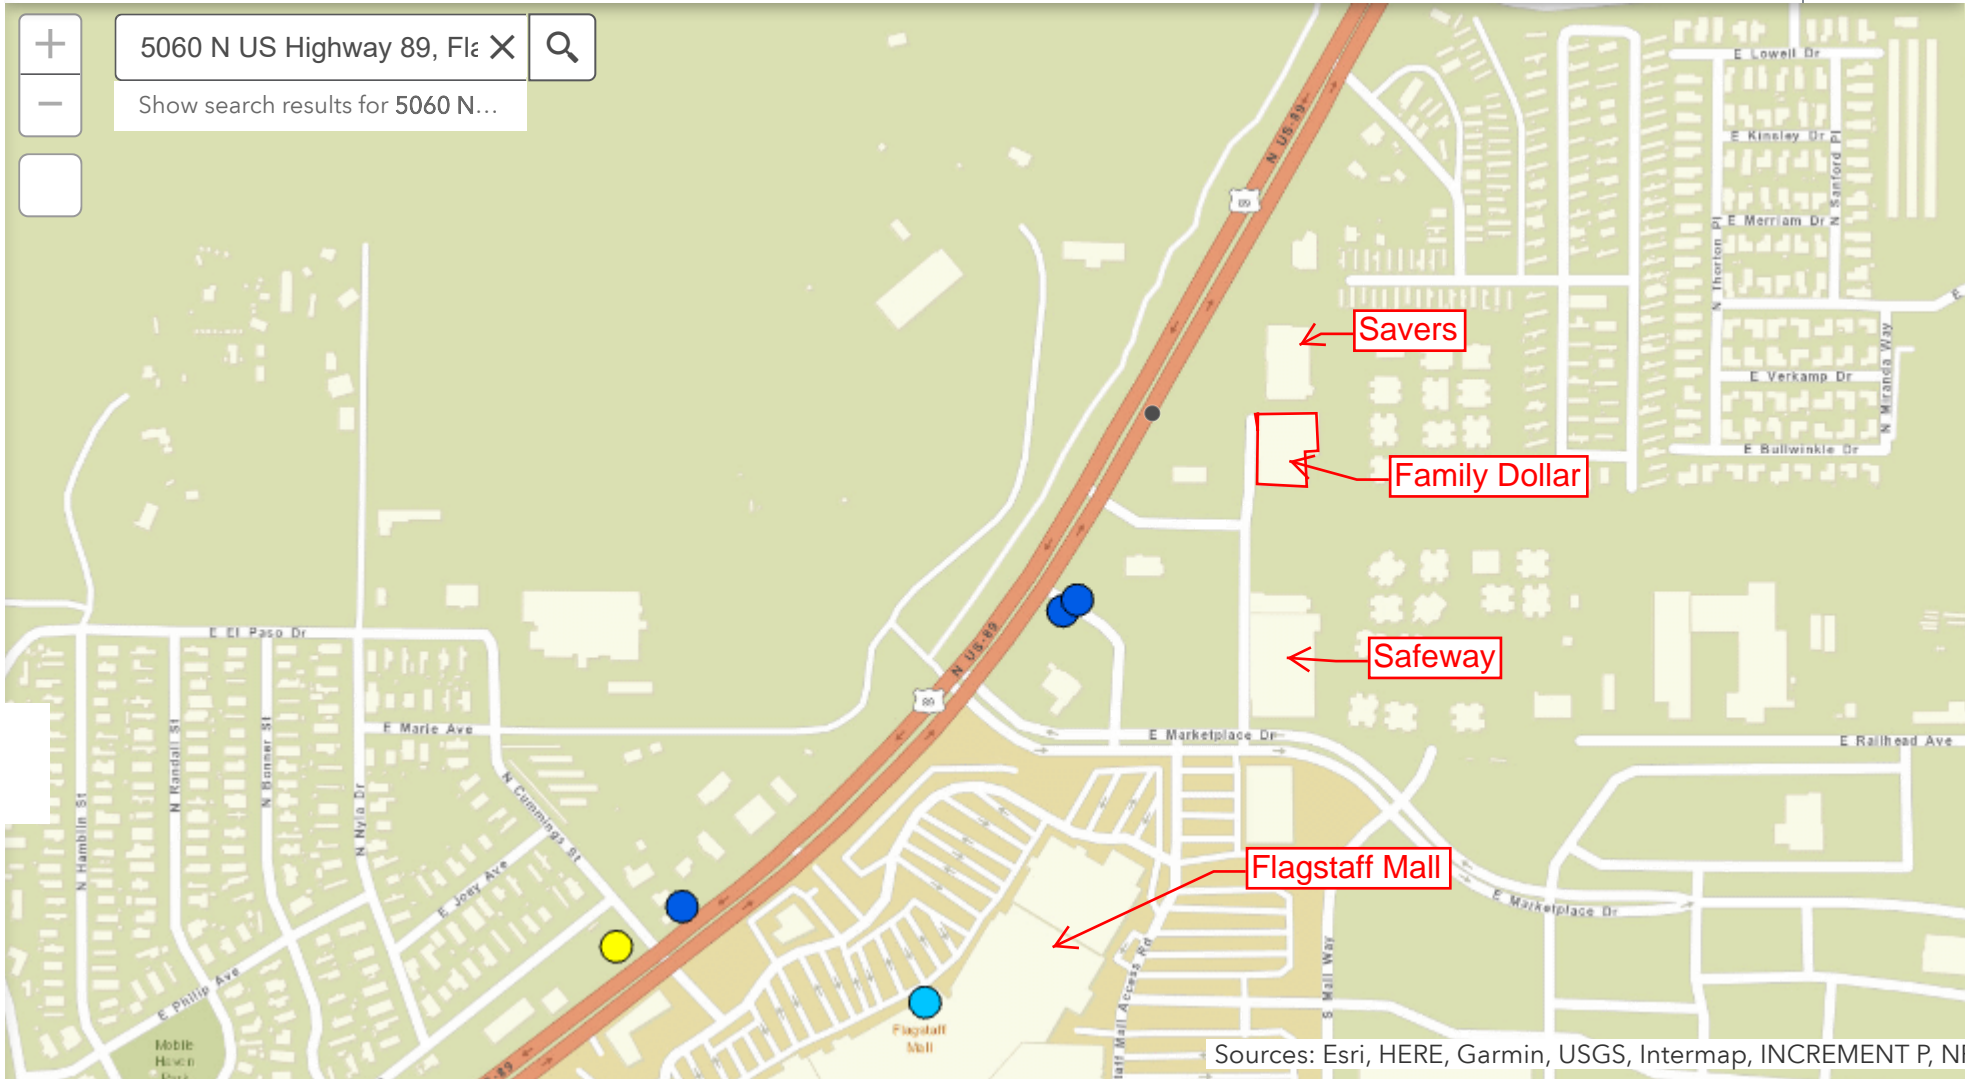

+ 5060 N US Highway 89, Flagstaff, AZ 86004

Show search results for 5060 N US Highway 89, Flagstaff, AZ 86004

Sources: Esri, HERE, Garmin, USGS, Intermap, INCREMENT P, N