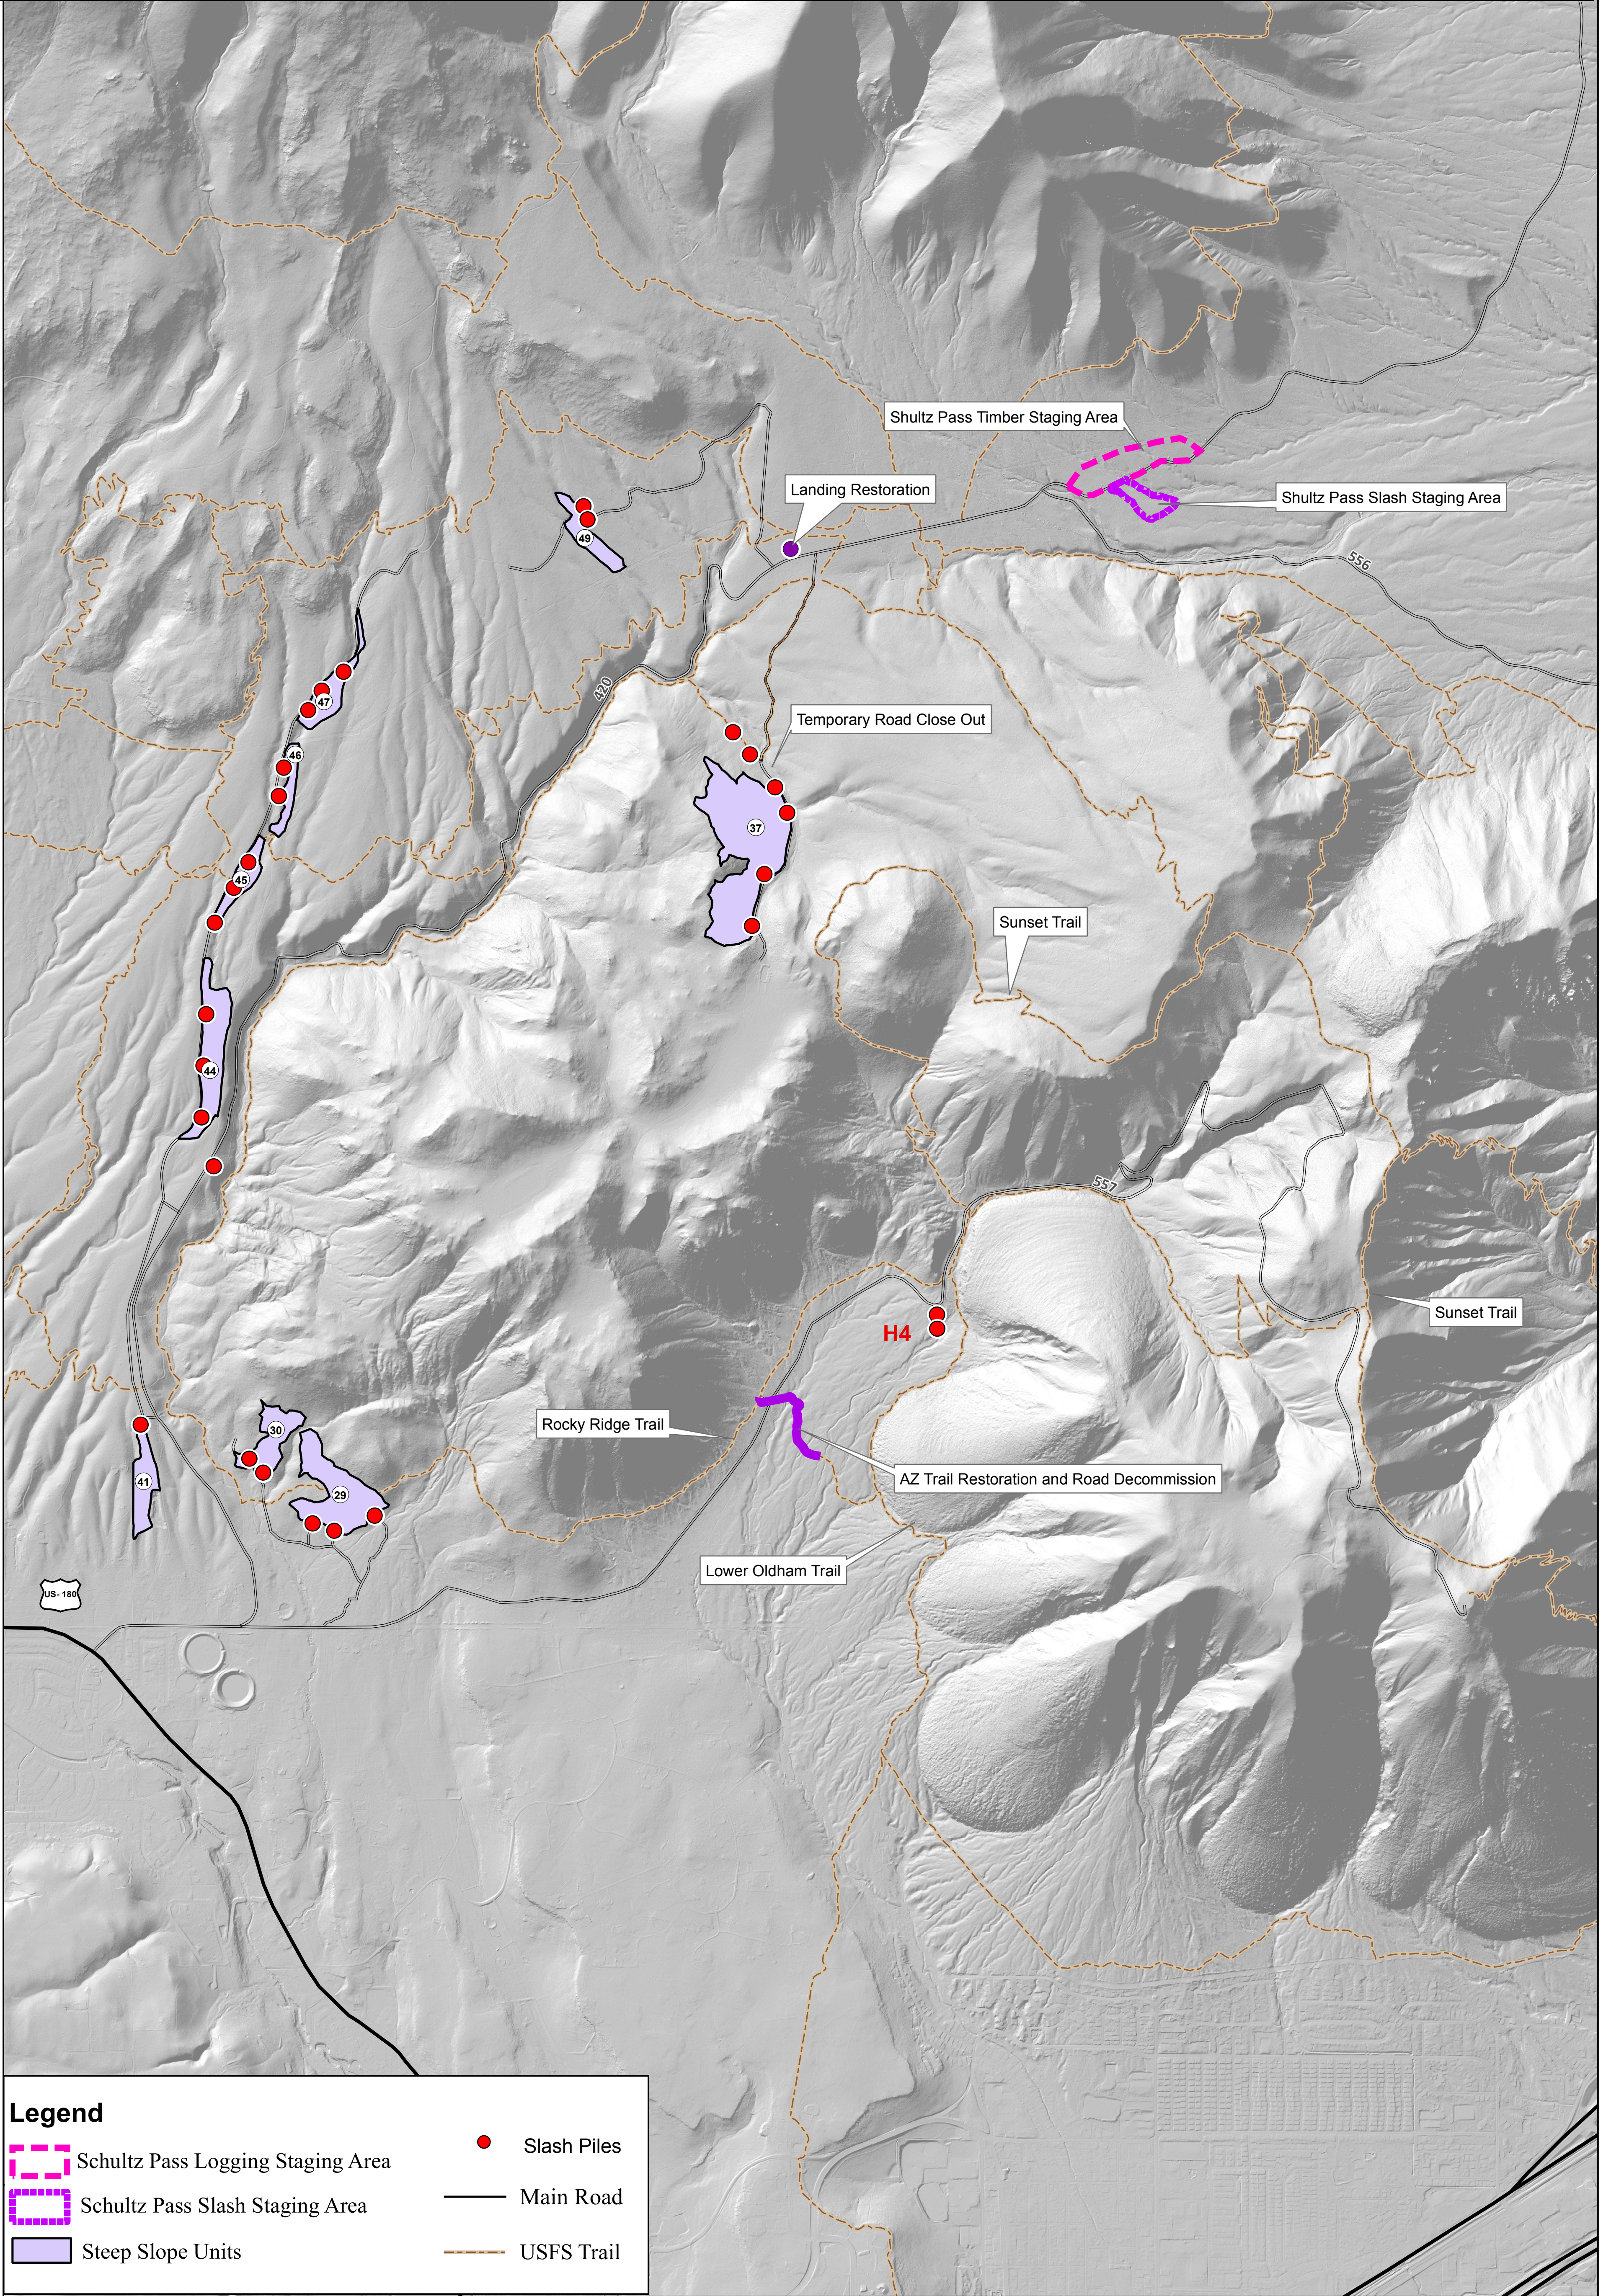

The Midway Project

COCONINO NATIONAL FOREST - SOUTHWESTERN REGION

Legend

	Schultz Pass Logging Staging Area		Slash Piles
	Schultz Pass Slash Staging Area		Main Road
	Steep Slope Units		USFS Trail

This product is reproduced from geospatial information prepared by the Coconino National Forest. Geospatial information and GIS product accuracy may vary. Using GIS products for purposes other than those for which they were created may yield inaccurate or misleading results. Coconino National Forest reserves the right to correct, update, modify or replace GIS products without notification.