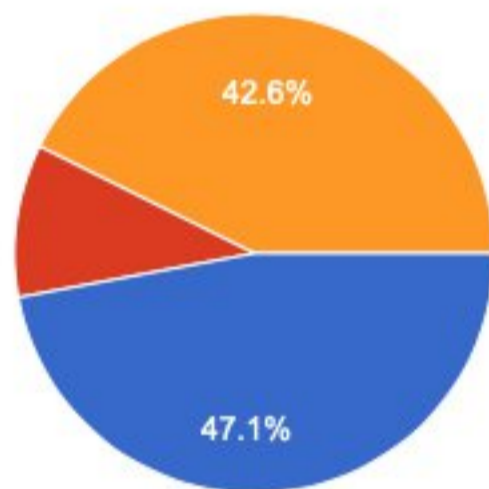

I would prefer the East Flagstaff Community Library to have the following hours:

136 responses

- Mon-Thurs: 9am-9pm; Fri: 9am-6pm; Sat: 9am-1pm; Sun: 1pm-5pm (Current Hours)
- Mon-Thurs: 9am-8pm; Fri: 9am-6pm; Sat: 9am-1pm; Sun: 9am-5pm

A change in the operational hours of the East Flagstaff Community Library would impact me:

136 responses

- Positively
- Negatively
- Neither Positively nor Negatively

What time of day do you most often come to the library?