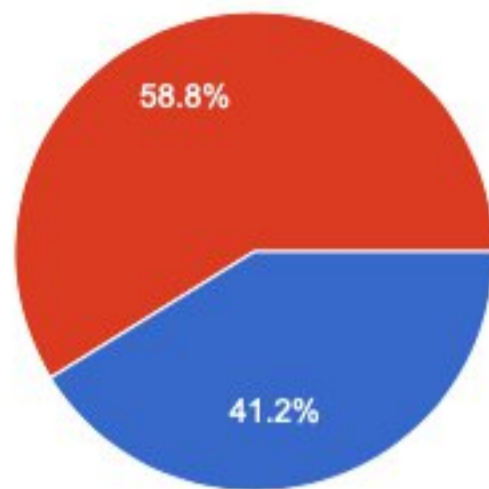

I would prefer the East Flagstaff Community Library to have the following hours:

136 responses

- Mon-Thurs: 9am-9pm; Fri: 9am-6pm; Sat: 9am-1pm; Sun: 1pm-5pm (Current Hours)
- Mon-Thurs: 9am-8pm; Fri: 9am-6pm; Sat: 9am-1pm; Sun: 9am-5pm

A change in the operational hours of the East Flagstaff Community Library would impact me:

136 responses

- Positively
- Negatively
- Neither Positively nor Negatively

What time of day do you most often come to the library?