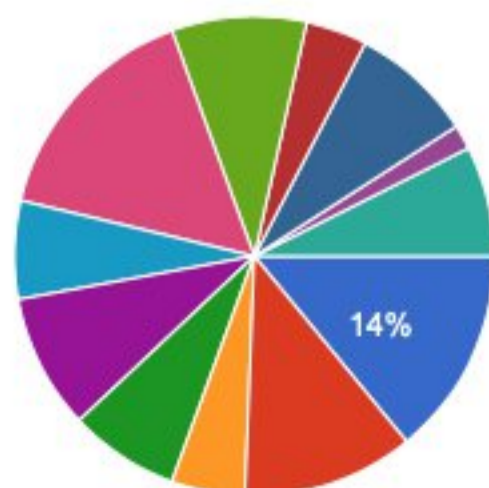

- Positively
- Negatively
- Neither Positively nor Negatively

What time of day do you most often come to the library?

121 responses