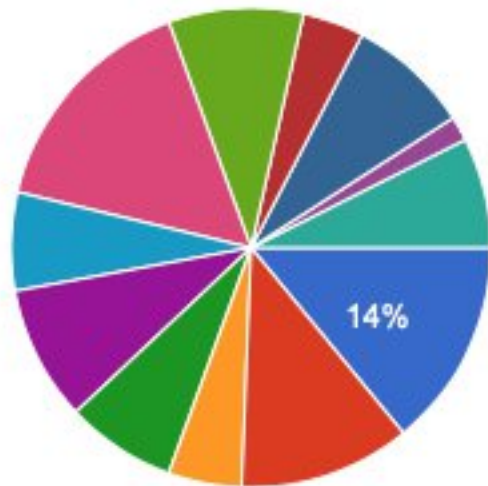

What time of day do you most often come to the library?

121 responses

- 5 pm-6 pm
- 6 pm-7 pm
- 7 pm-8 pm
- 8 pm-9 pm