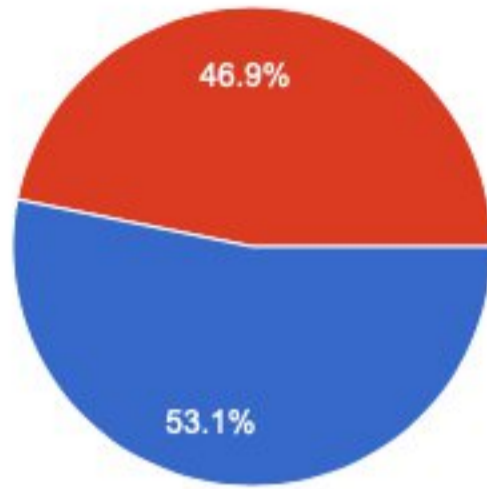

What operating hours would you prefer the Downtown Library adopt (Monday-Friday)?

318 responses

- Open to the public from 9 am to 8 pm Monday-Thursday, 9 am to 6 pm Friday
- Open to the public from 10 am to 9 pm Monday-Thursday, 10 am to 7 pm Friday (Current Hours)

A change in Downtown Library operating hours would impact me:

318 responses

- Positively
- Negatively
- Neither Positively nor Negatively

What time of day do you most often come to the library?

318 responses