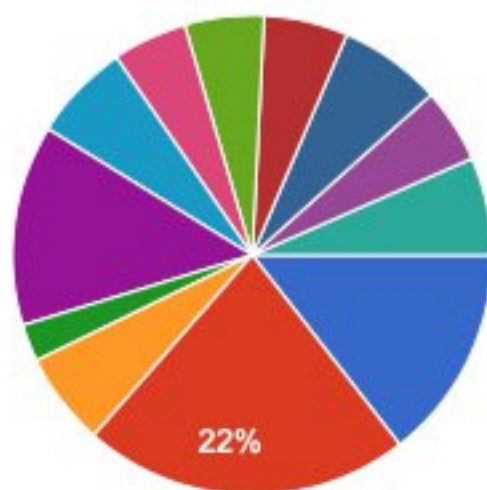

What operating hours would you prefer the Downtown Library adopt (Monday-Friday)?

318 responses

- Open to the public from 9 am to 8 pm Monday-Thursday, 9 am to 6 pm Friday
- Open to the public from 10 am to 9 pm Monday-Thursday, 10 am to 7 pm Friday (Current Hours)

A change in Downtown Library operating hours would impact me:

318 responses

- Positively
- Negatively
- Neither Positively nor Negatively

What time of day do you most often come to the library?

318 responses