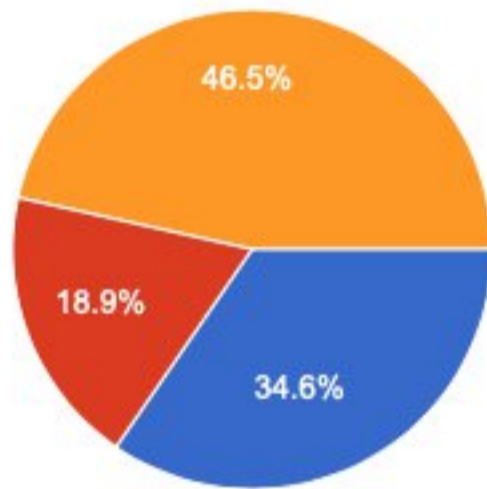

What operating hours would you prefer the Downtown Library adopt (Monday-Friday)?

318 responses

- Open to the public from 9 am to 8 pm Monday-Thursday, 9 am to 6 pm Friday
- Open to the public from 10 am to 9 pm Monday-Thursday, 10 am to 7 pm Friday (Current Hours)

A change in Downtown Library operating hours would impact me:

318 responses

- Positively
- Negatively
- Neither Positively nor Negatively

What time of day do you most often come to the library?

318 responses