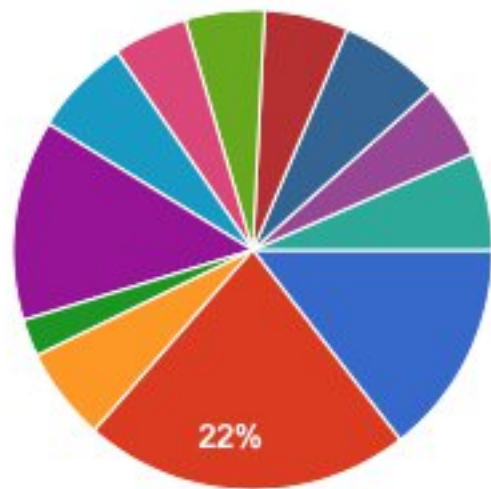

What time of day do you most often come to the library?

318 responses

- 5 pm-6 pm
- 6 pm-7 pm
- 7 pm-8 pm
- 8 pm-9 pm