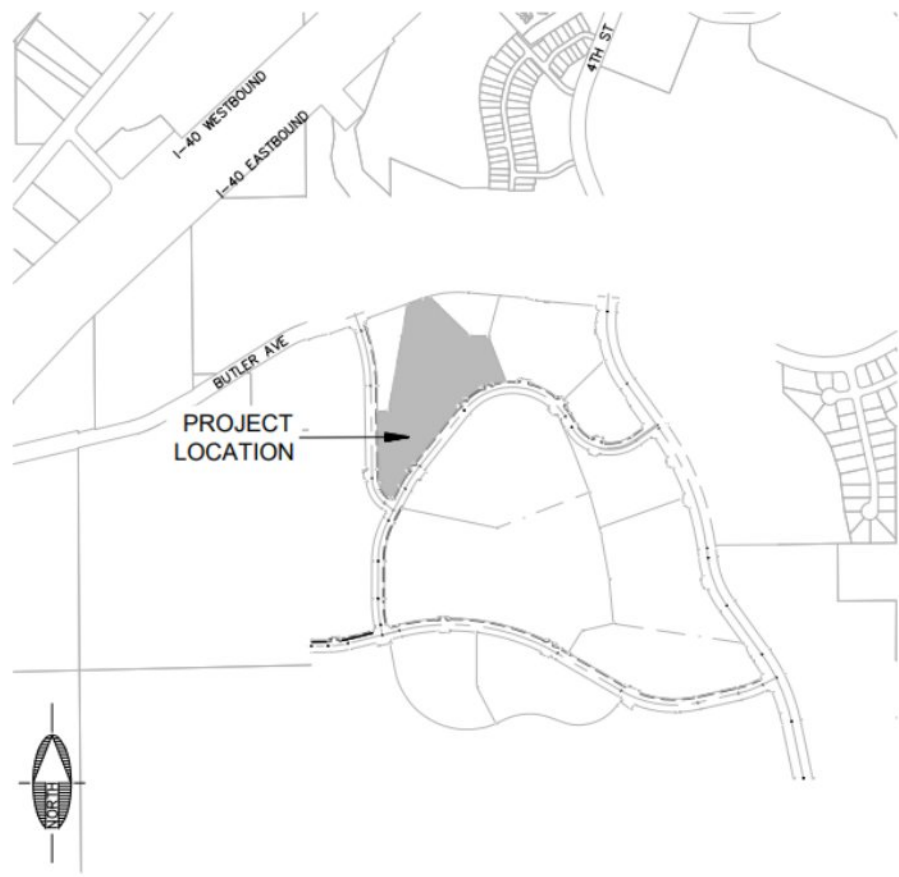

PRELIMINARY PLAT
FOR
CANYON DEL RIO - PARCEL G
FLAGSTAFF, ARIZONA

LOCATED IN WESTERN HALF OF SECTION 24,
TOWNSHIP 21 NORTH, RANGE 7 EAST OF THE GILA
AND SALT RIVER MERIDIAN, COCONINO COUNTY,
CITY OF FLAGSTAFF, ARIZONA

VICINITY MAP
N.T.C.