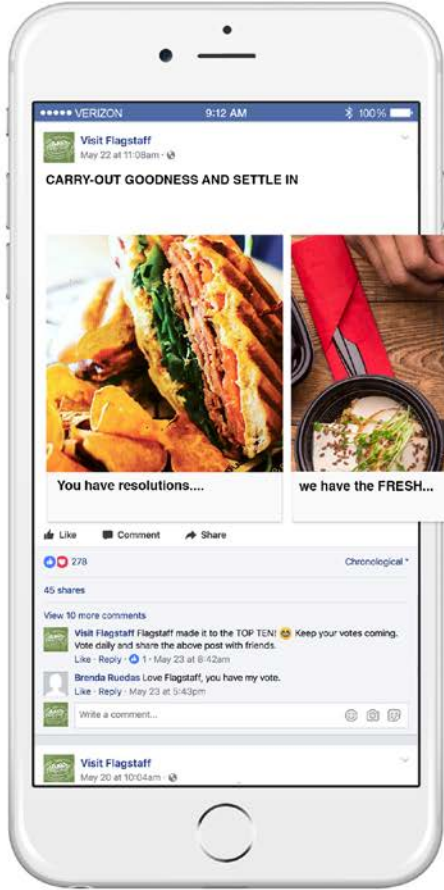

Paid digital ad creative

January 2021

<https://www.flagstaffarizona.org/dining-nightlife/restaurants/>