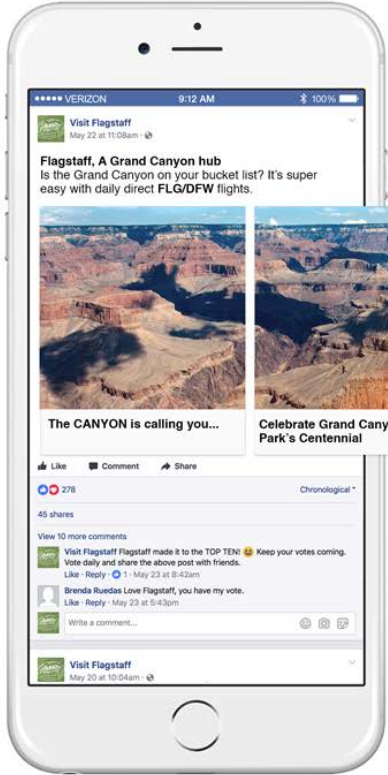

Paid digital ad creative