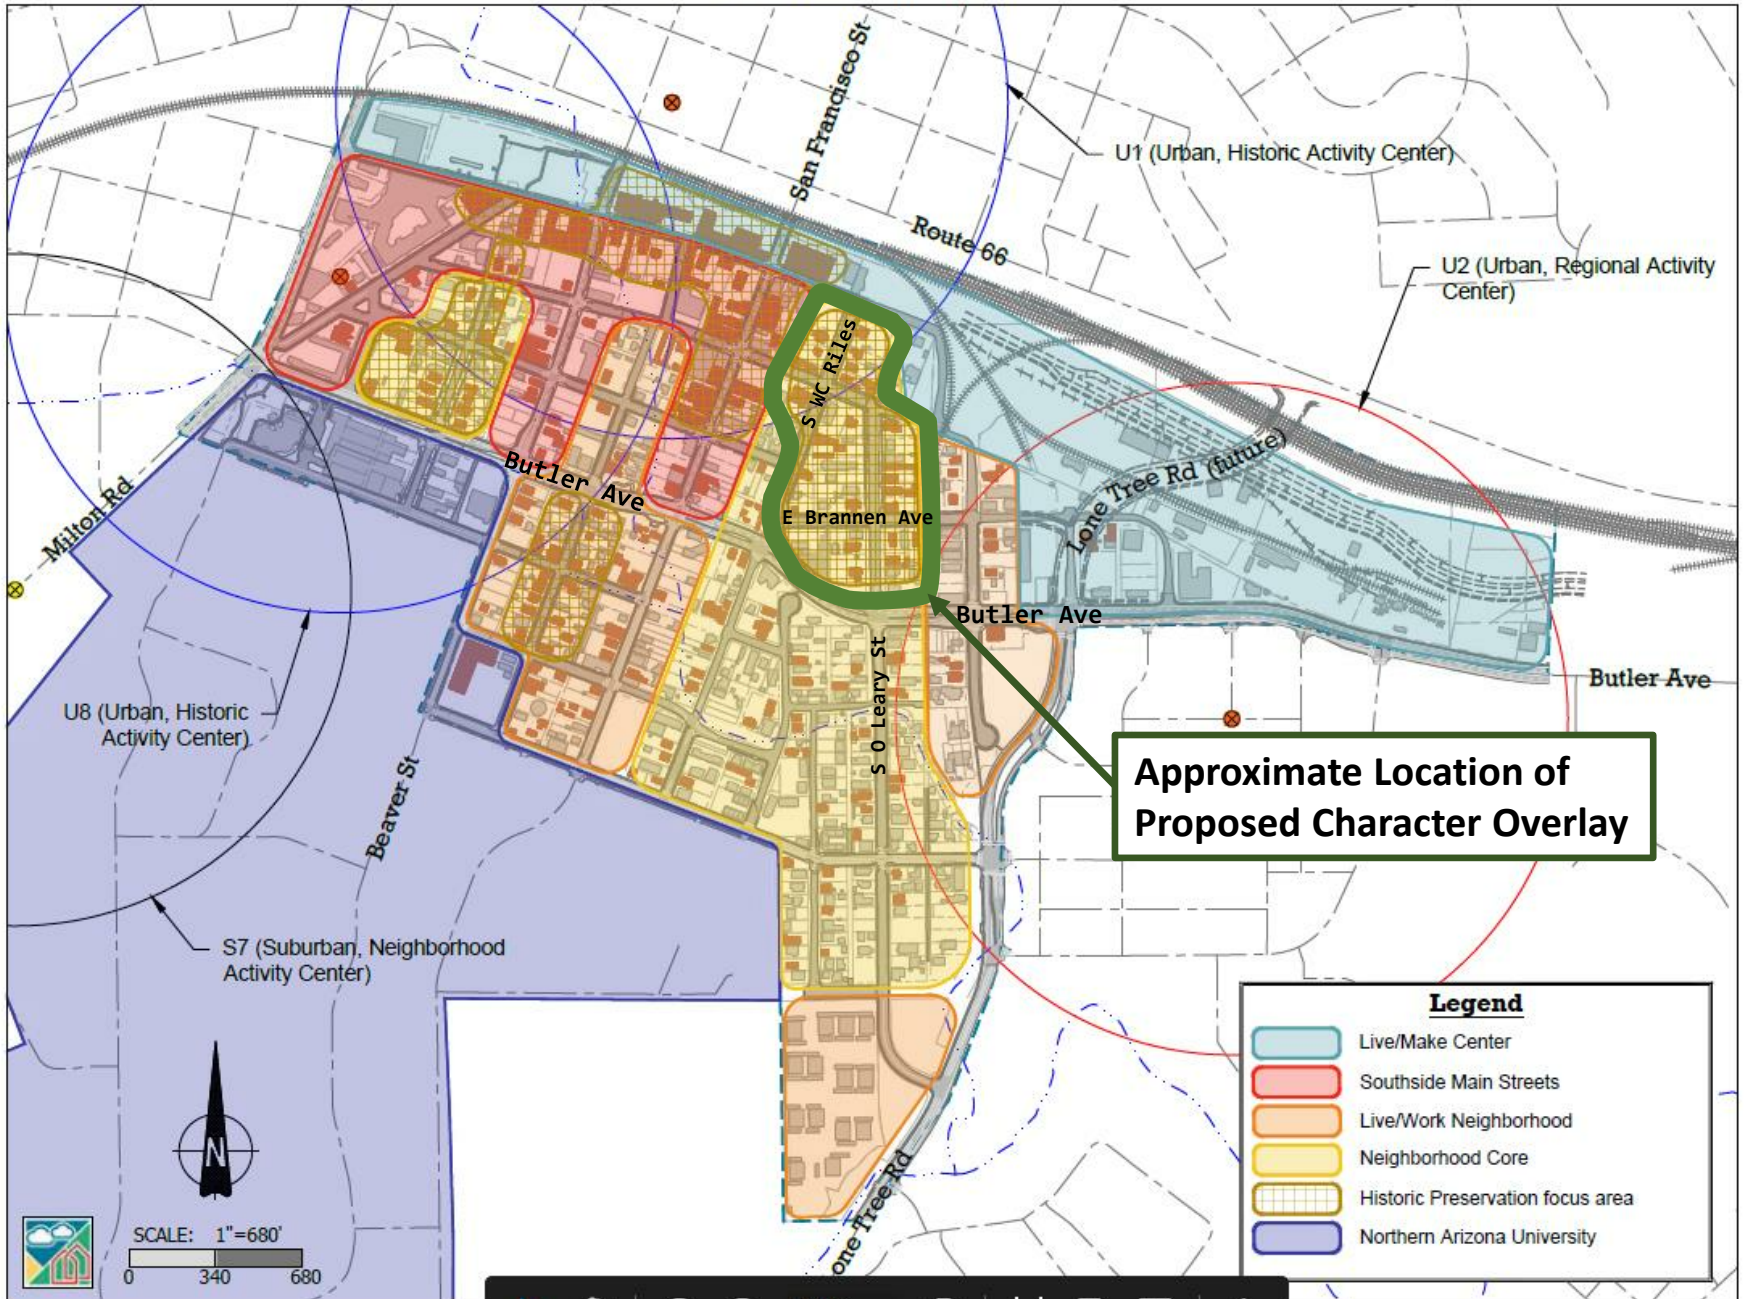

Southside Subareas

Legend

- Live/Make Center
- Southside Main Streets
- Live/Work Neighborhood
- Neighborhood Core
- Historic Preservation focus area
- Northern Arizona University

Navigation icons: Home, Hand, Zoom In, Zoom Out, 97.6%, Print, Rotate, Full Screen, Share.