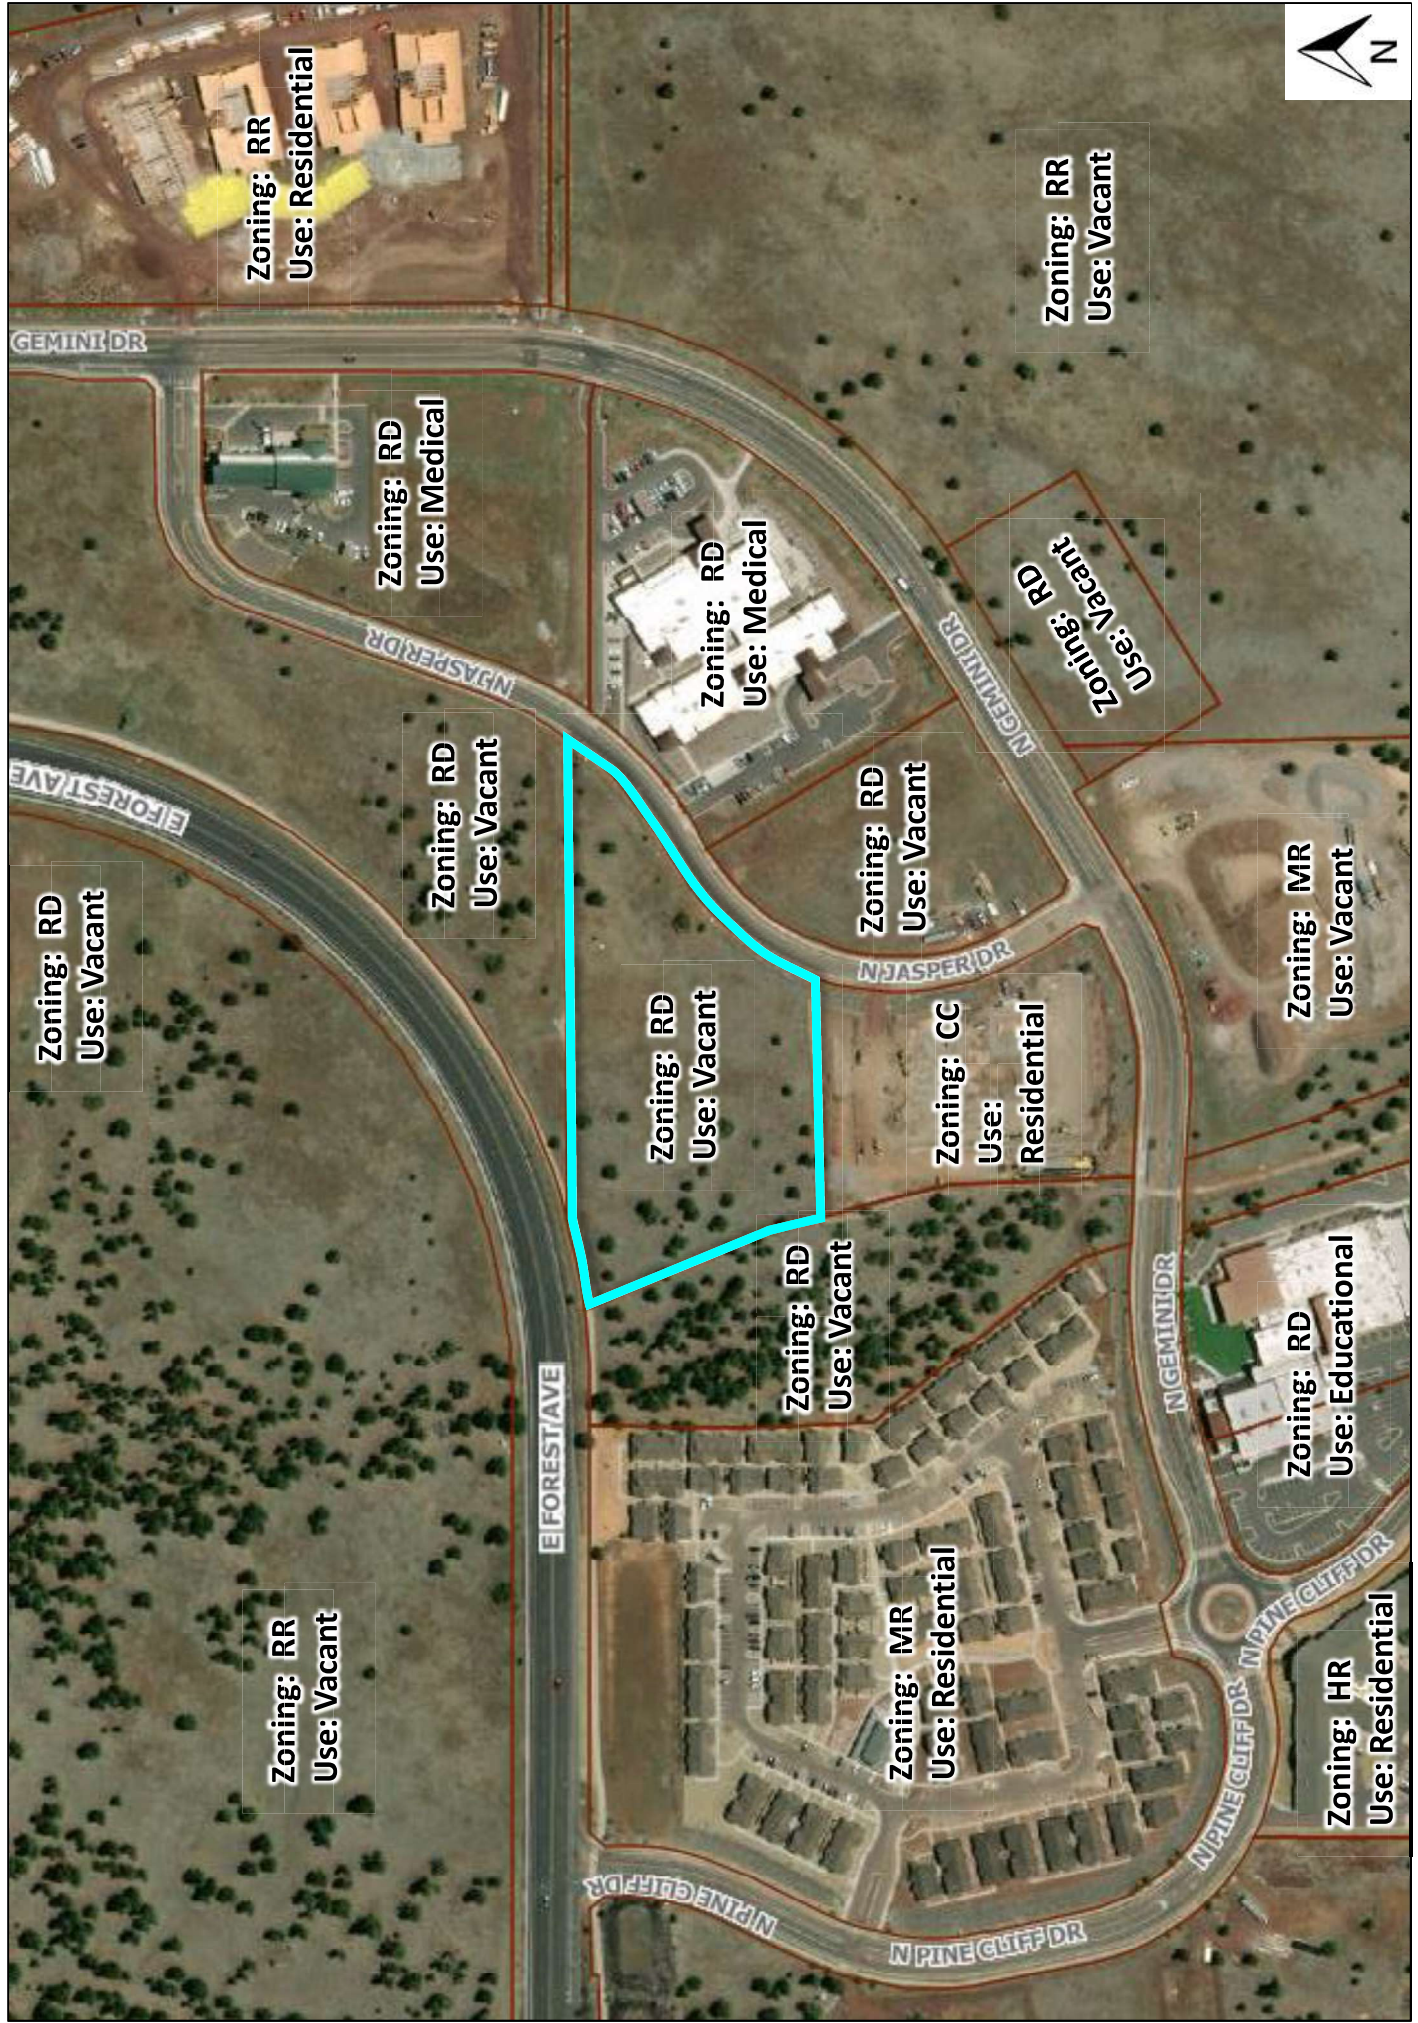

Aerial Vicinity Map

 Subject Property

1 in. = 300 ft.