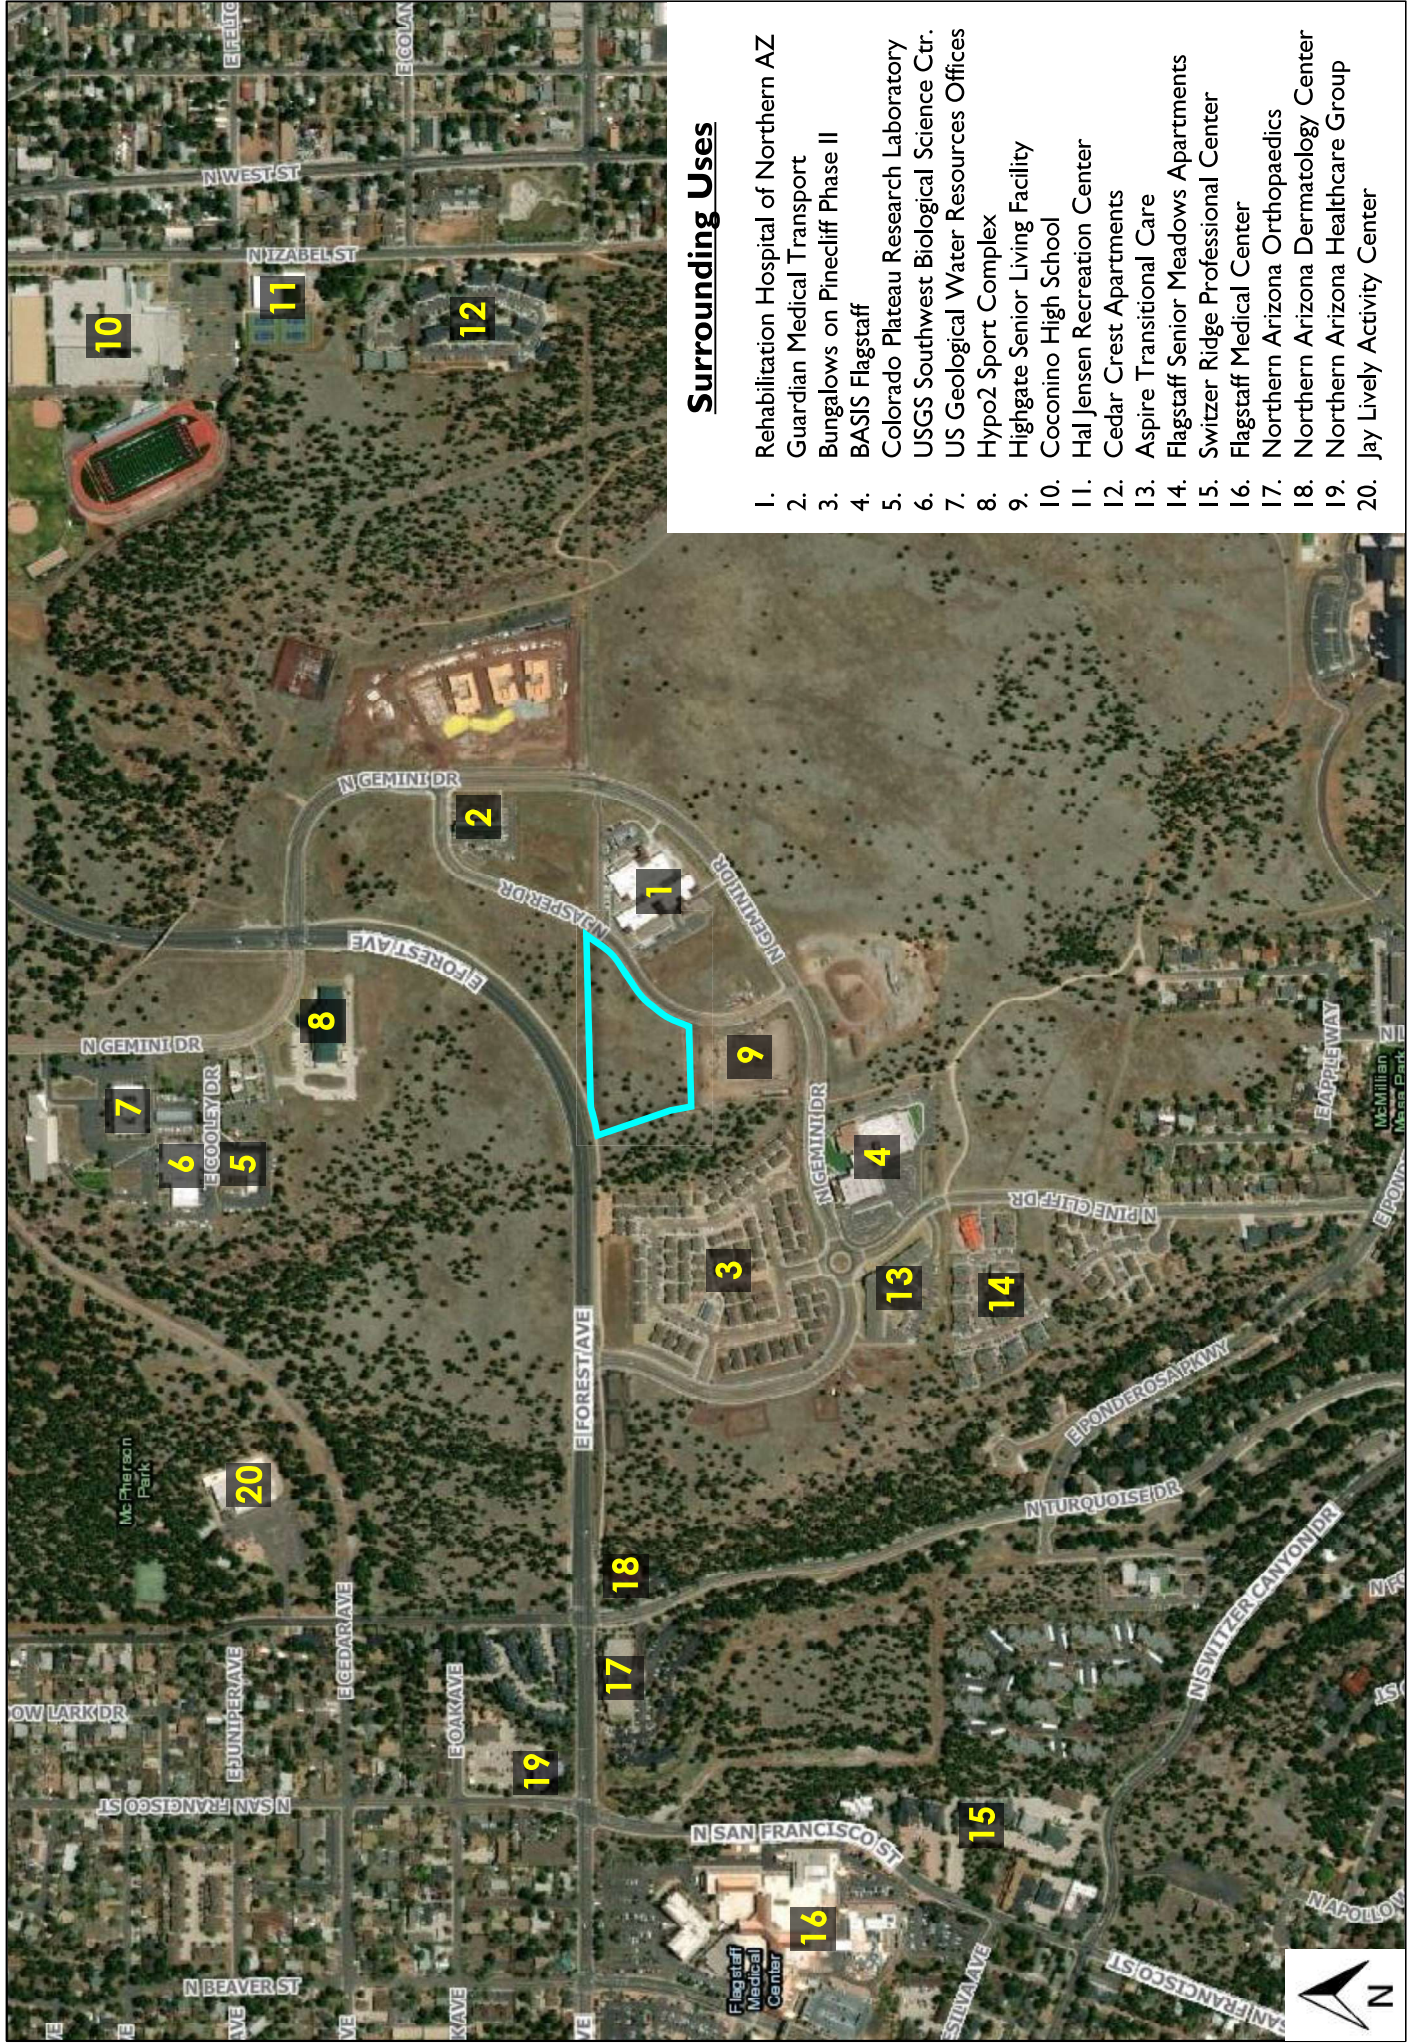

Surrounding Uses Map

Surrounding Uses

1. Rehabilitation Hospital of Northern AZ
2. Guardian Medical Transport
3. Bungalows on Pinecliff Phase II
4. BASIS Flagstaff
5. Colorado Plateau Research Laboratory
6. USGS Southwest Biological Science Ctr.
7. US Geological Water Resources Offices
8. Hypo2 Sport Complex
9. Highgate Senior Living Facility
10. Coconino High School
11. Hal Jensen Recreation Center
12. Cedar Crest Apartments
13. Aspire Transitional Care
14. Flagstaff Senior Meadows Apartments
15. Switzer Ridge Professional Center
16. Flagstaff Medical Center
17. Northern Arizona Orthopaedics
18. Northern Arizona Dermatology Center
19. Northern Arizona Healthcare Group
20. Jay Lively Activity Center