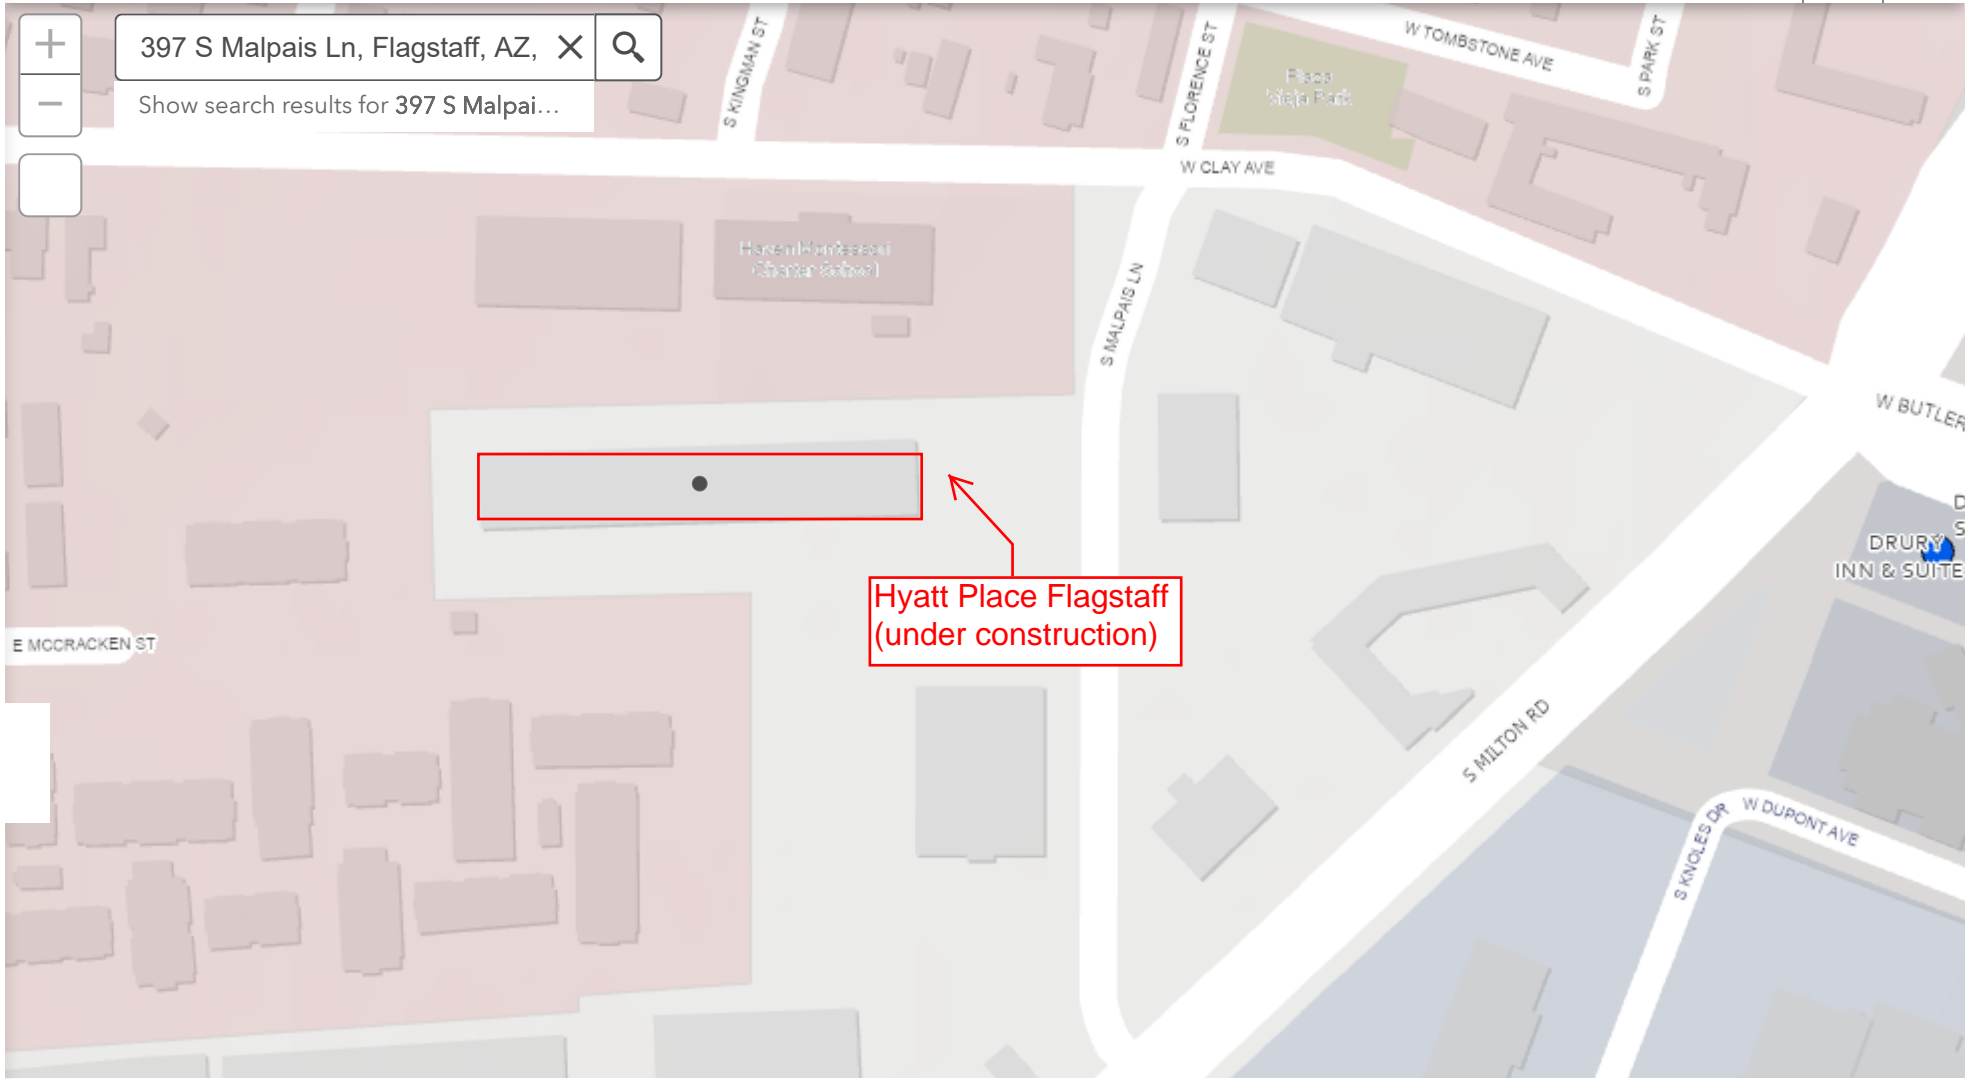

397 S Malpais Ln, Flagstaff, AZ, X Q

Show search results for 397 S Malpai...

Hyatt Place Flagstaff
(under construction)

E MCCRACKEN ST

S KINGMAN ST

S FLORENCE ST

W TOMBSTONE AVE

S PARK ST

W CLAY AVE

S MALPAIS LN

W BUTLER

DRURY
INN & SUITE

S MILTON RD

S KNOLES DR

W DUPONT AVE