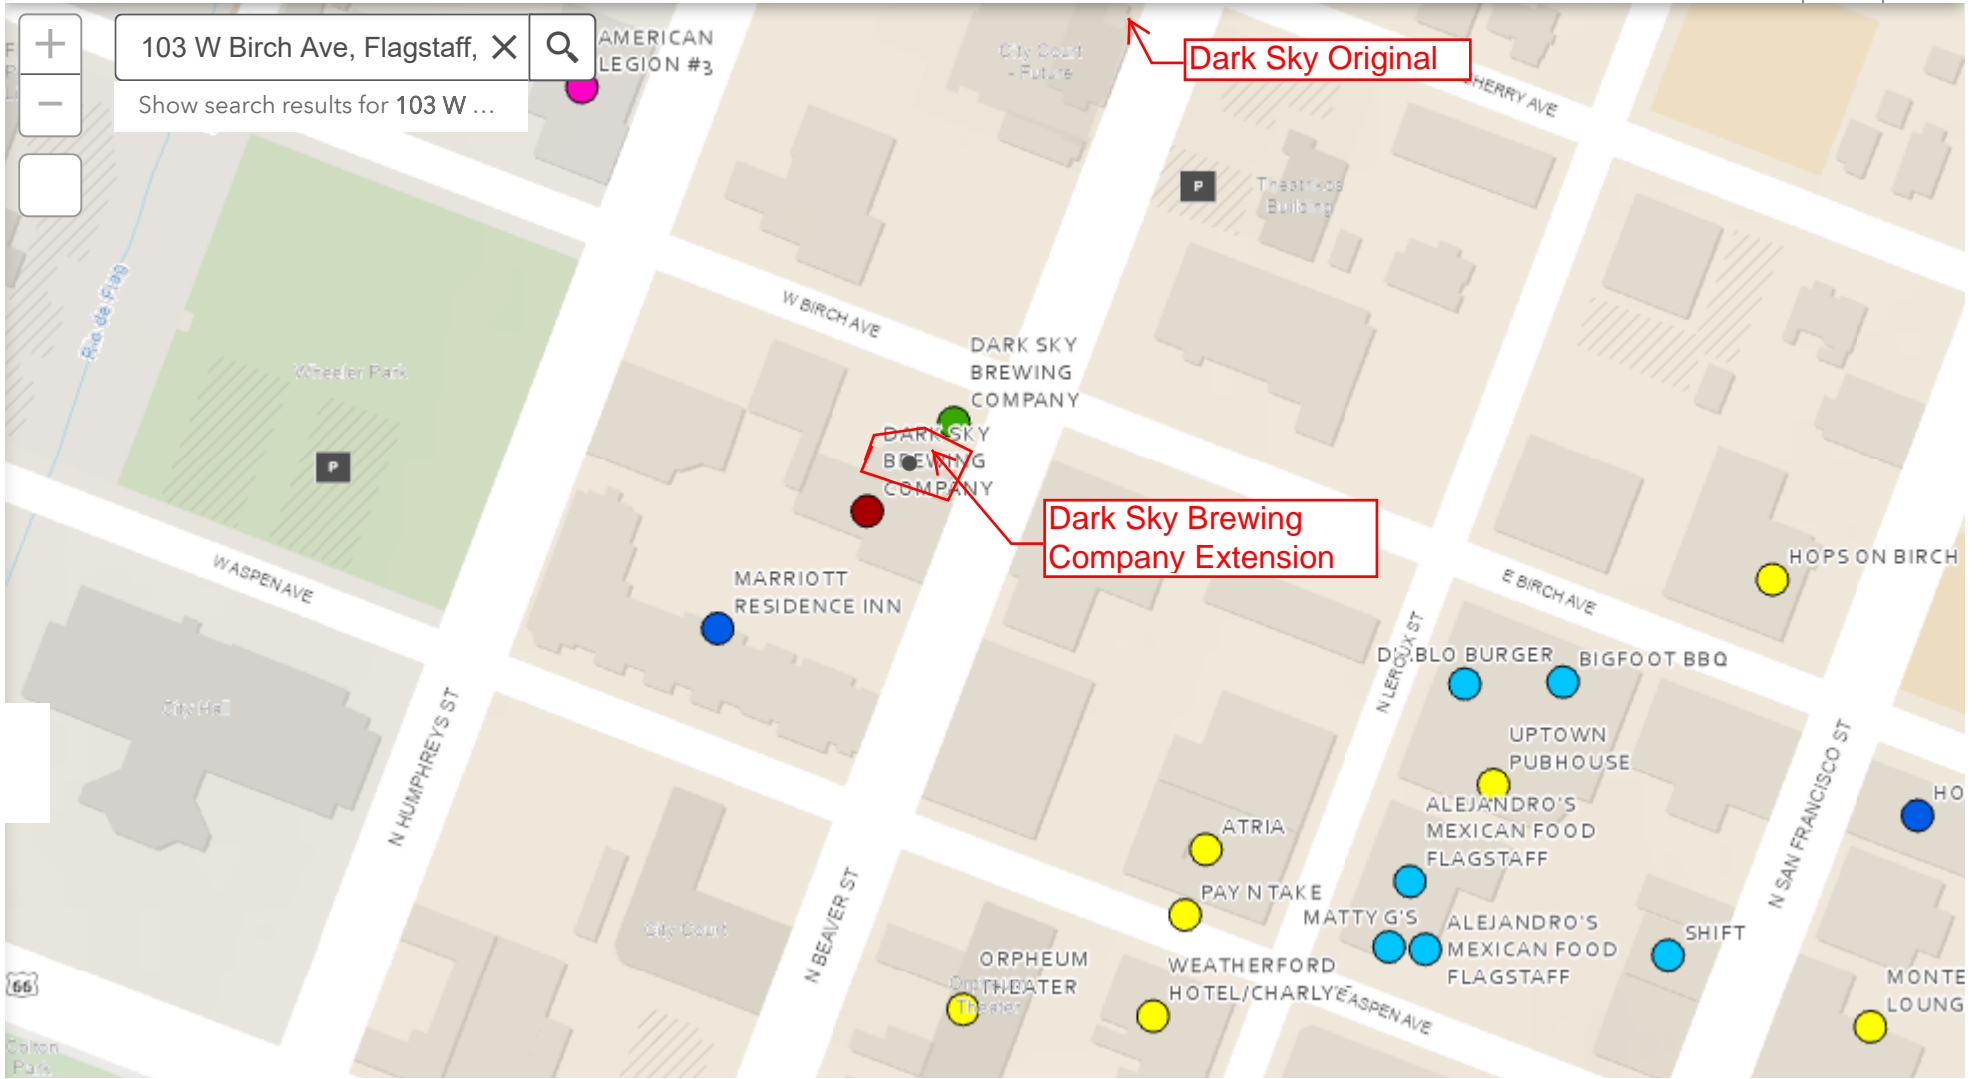

103 W Birch Ave, Flagstaff, X

AMERICAN LEGION #3

Show search results for 103 W ...

Dark Sky Original

Dark Sky Brewing Company Extension

Golden Park