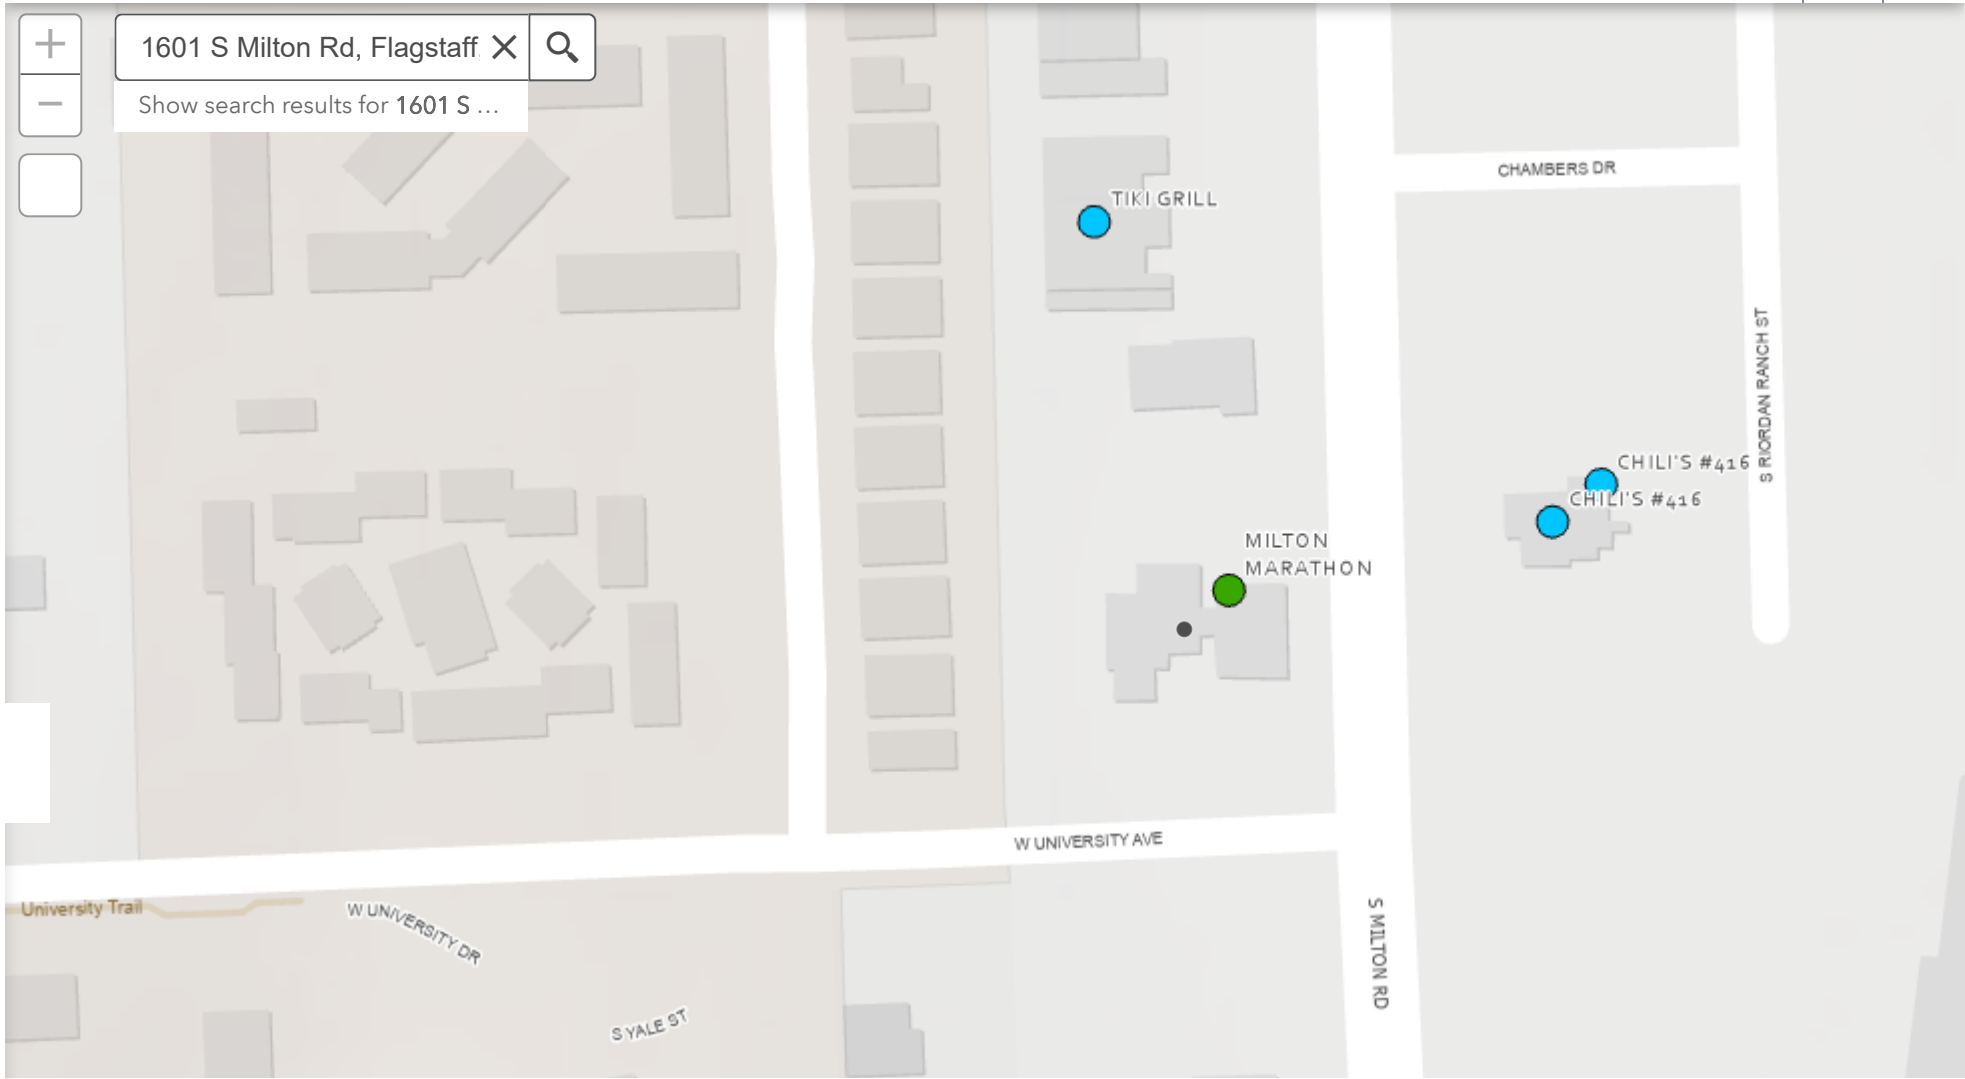

1601 S Milton Rd, Flagstaff X 🔍

Show search results for 1601 S ...

TIKI GRILL

MILTON MARATHON

CHAMBERS DR

CHILI'S #416

CHILI'S #416

S RIORDAN RANCH ST

W UNIVERSITY AVE

University Trail

W UNIVERSITY DR

S YALE ST

S MILTON RD