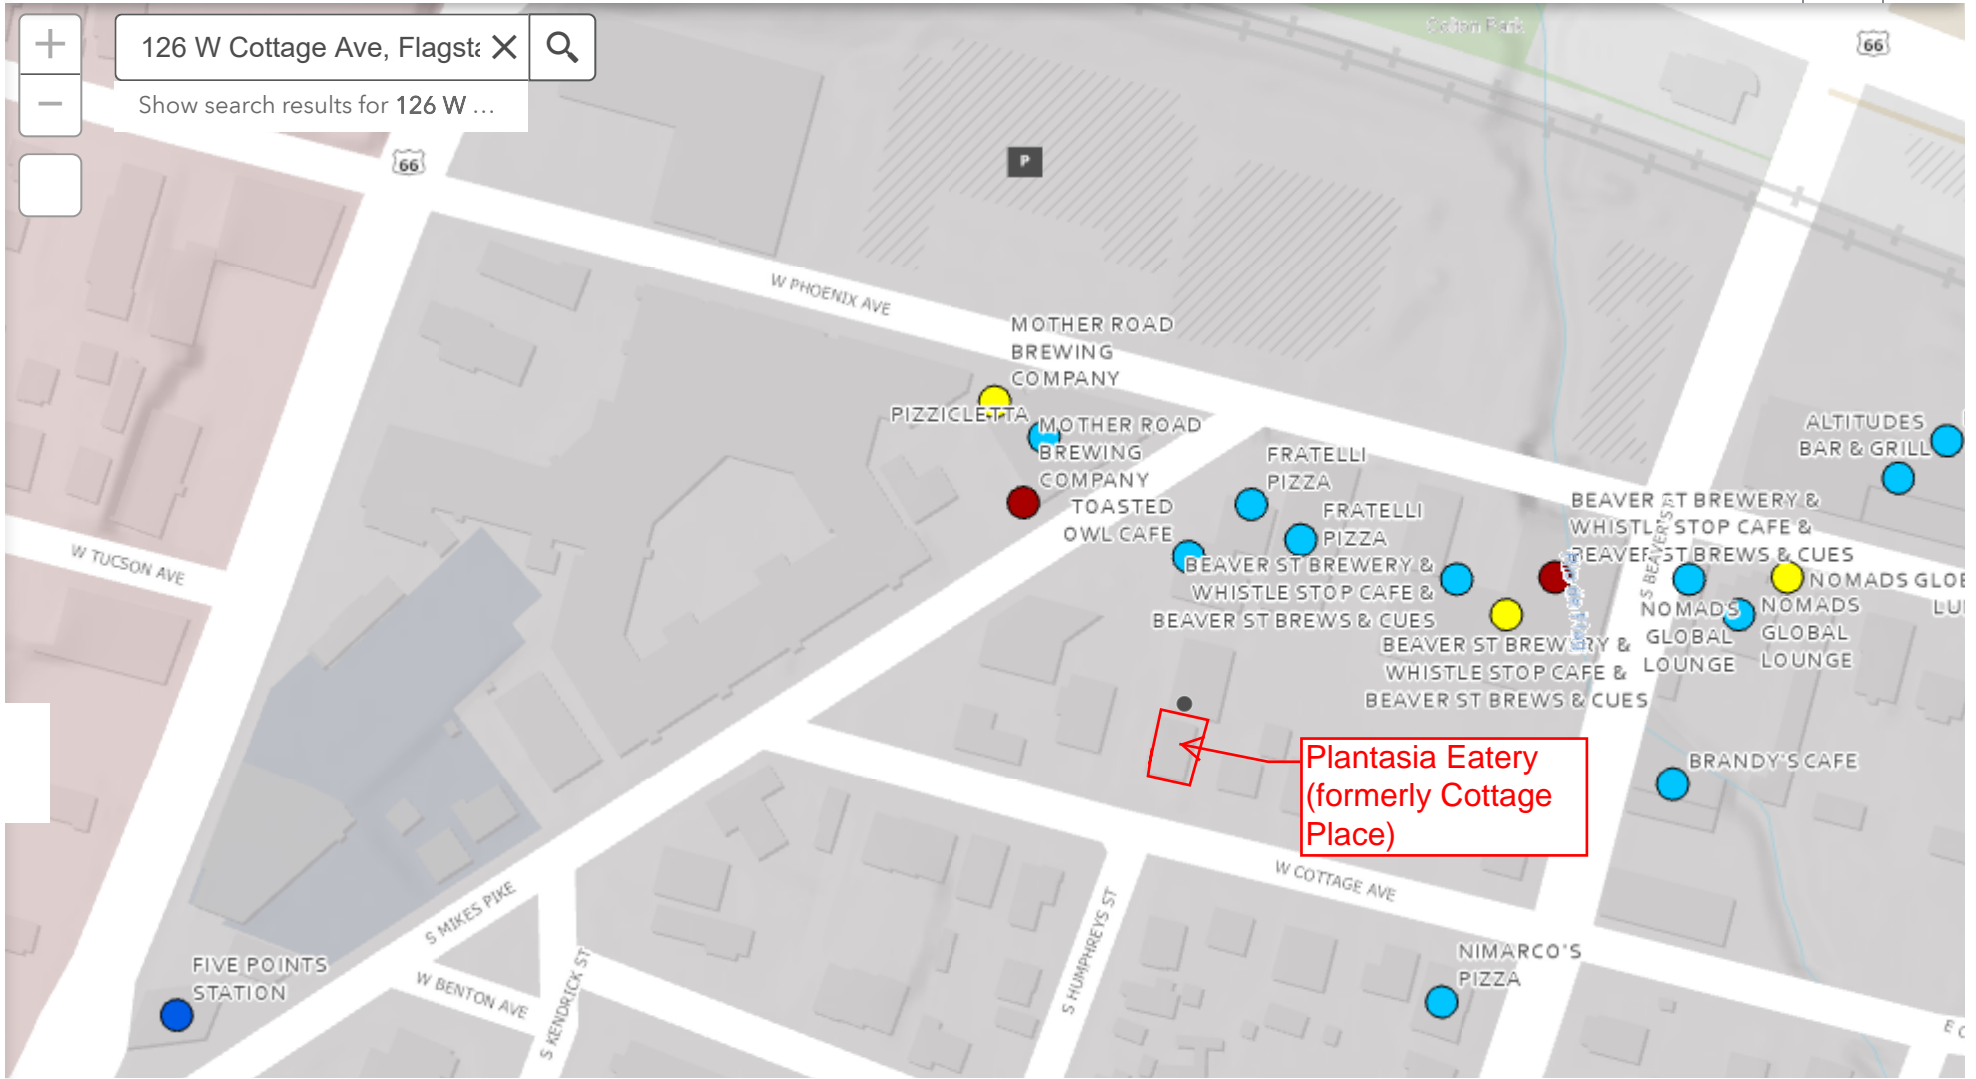

126 W Cottage Ave, Flagst: X

Show search results for 126 W ...

Plantasia Eatery
(formerly Cottage
Place)