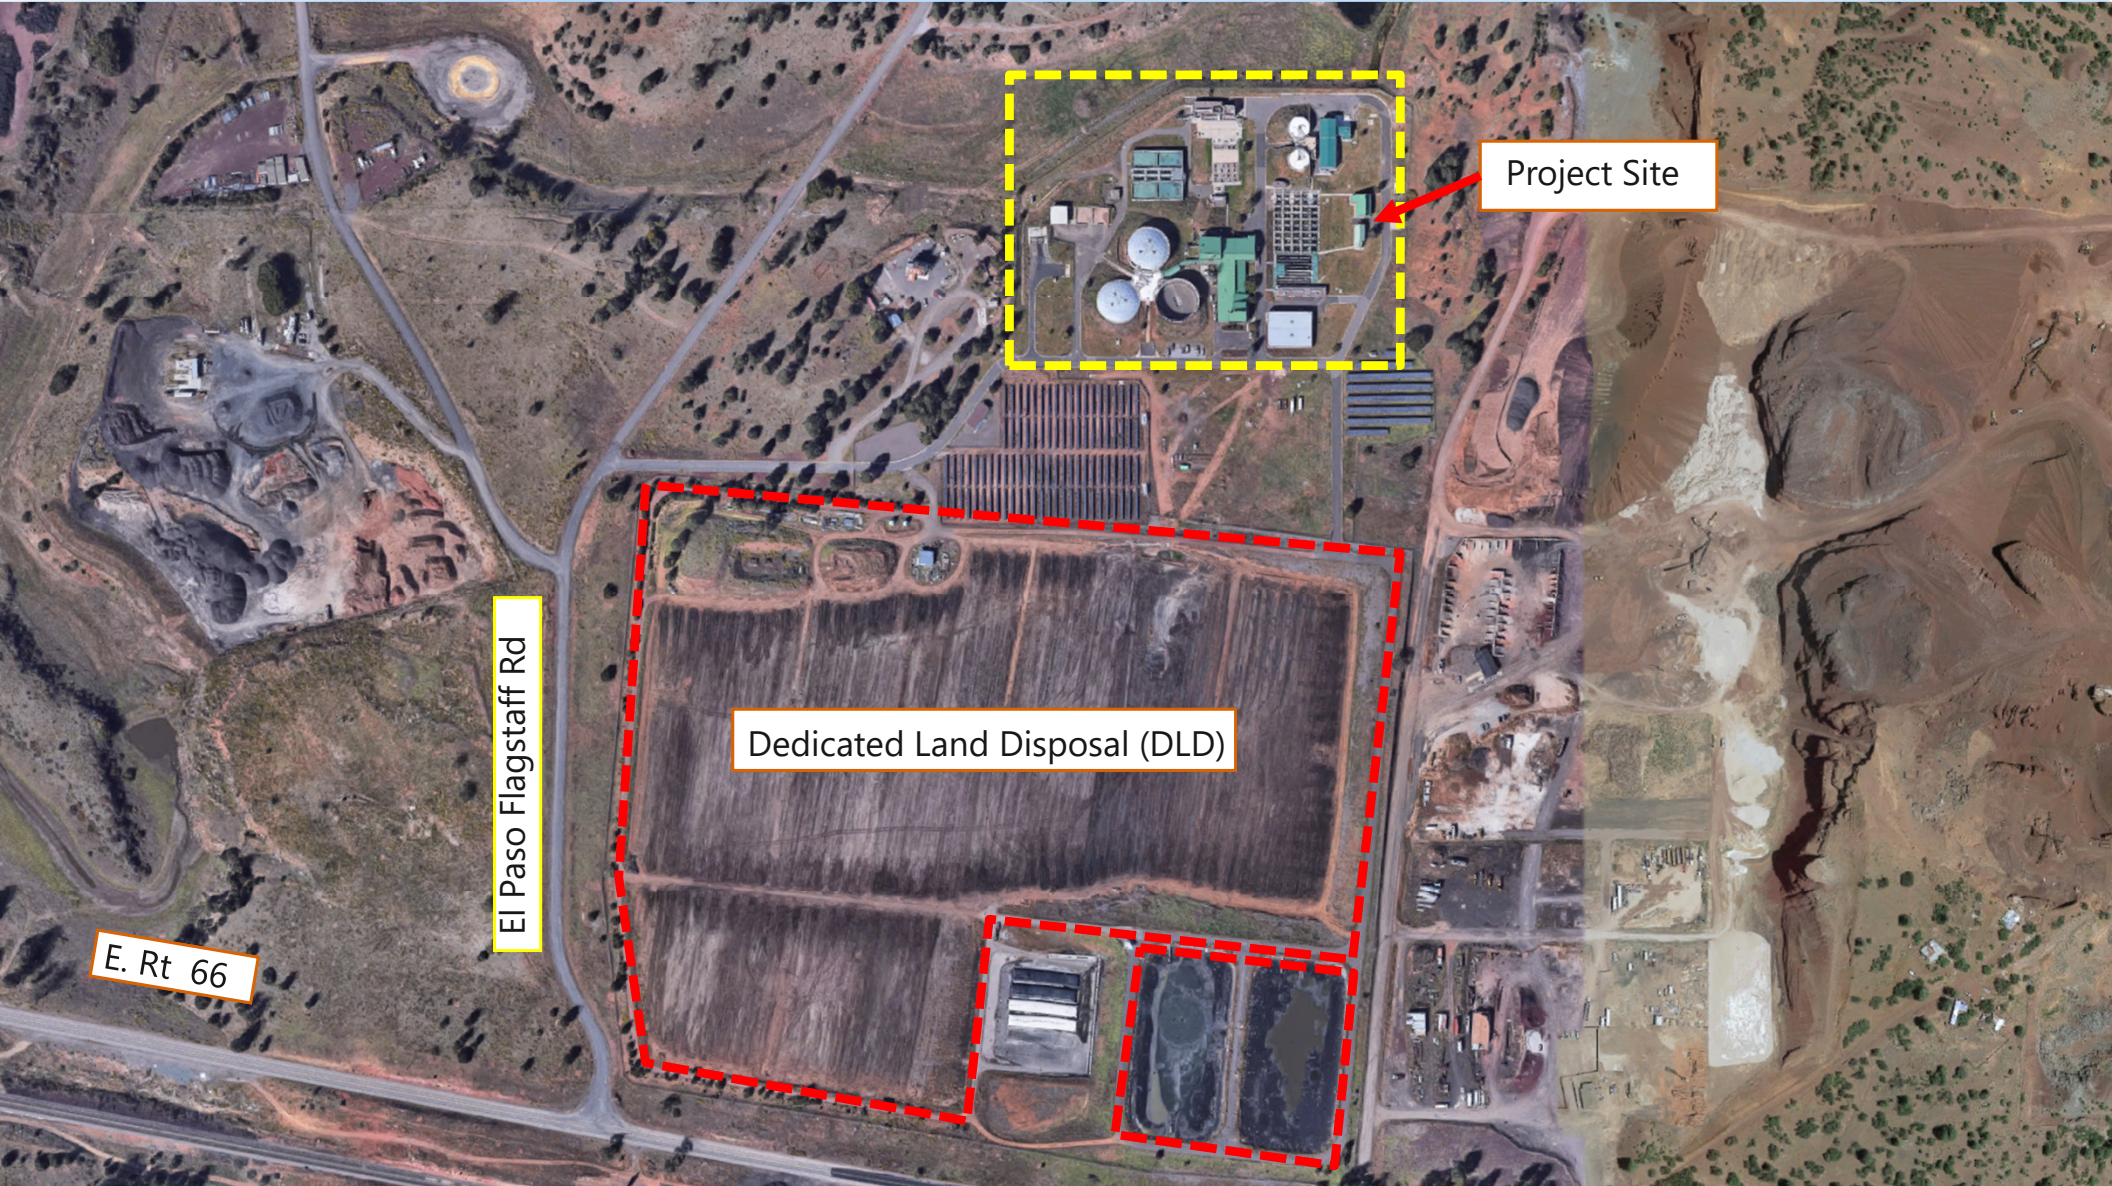

Vicinity Map-WHWRP Digester Complex

Project Site

El Paso Flagstaff Rd

Dedicated Land Disposal (DLD)

E. Rt 66