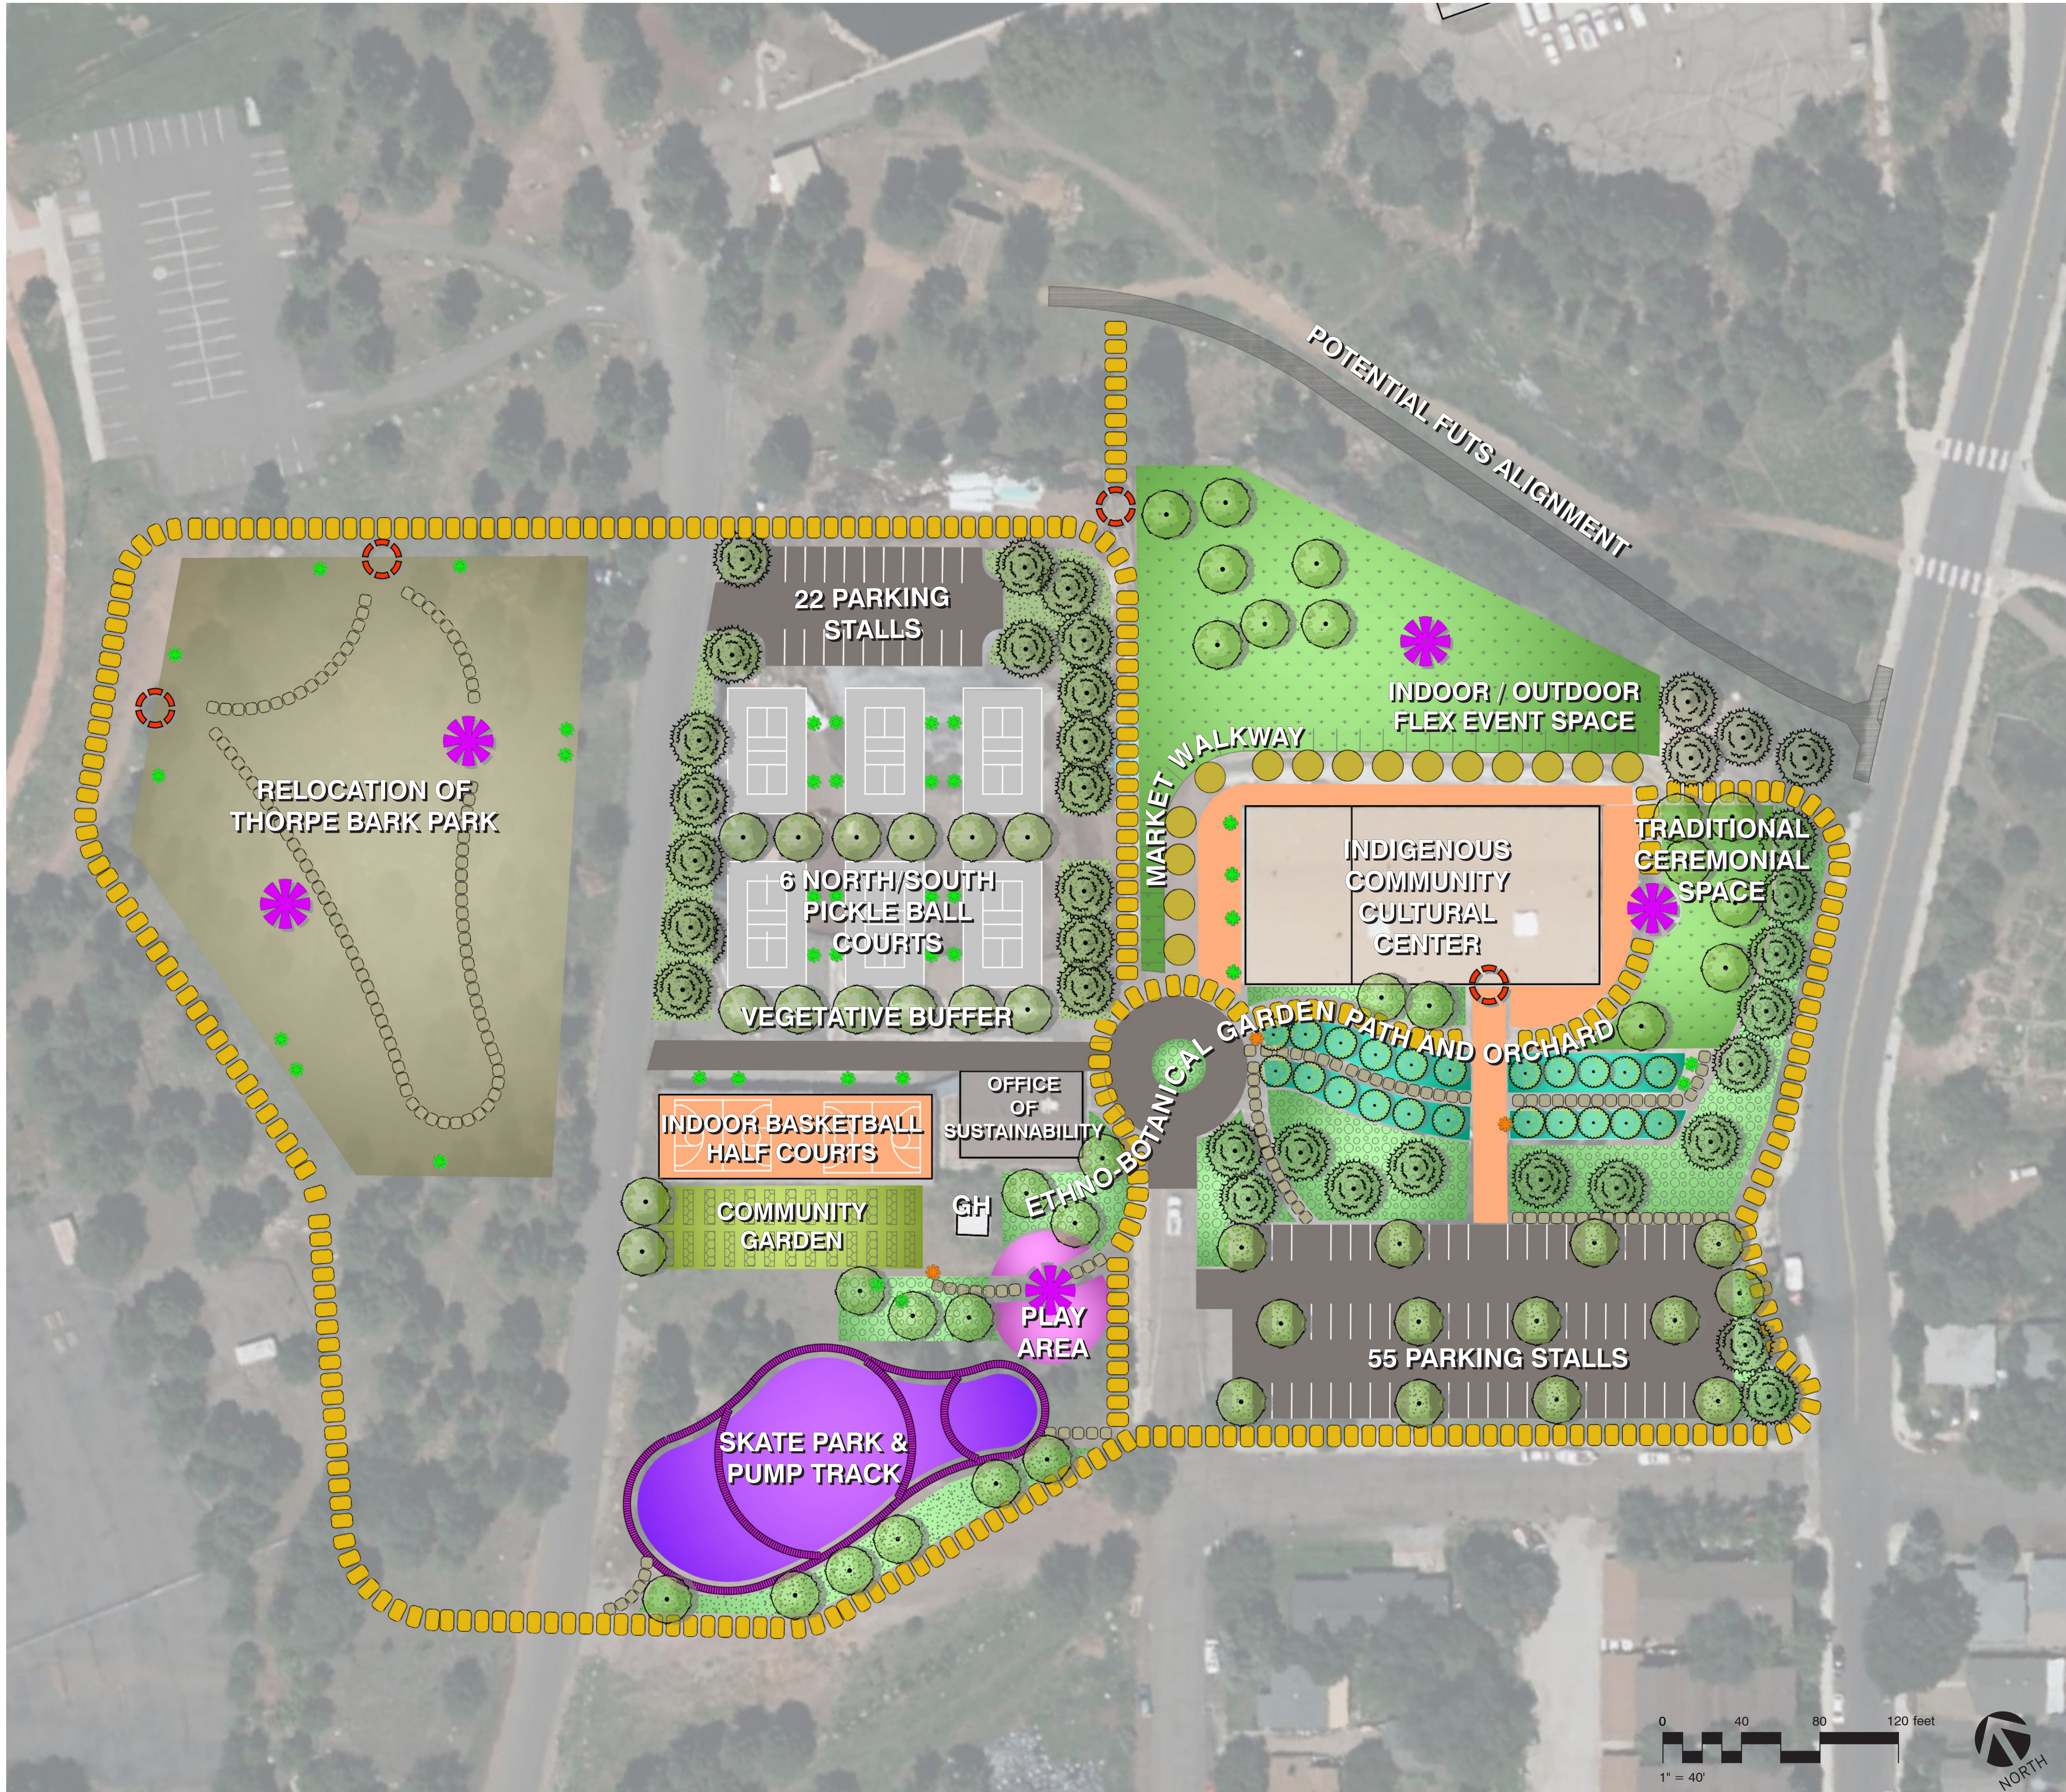

THORPE PARK ANNEX DRAFT FINAL CONCEPT

LEGEND:

-  Re-Vegetation
-  Pollinator
-  Turf
-  15' Path
-  10' Path
-  5' Path
-  Gathering Space
-  Bench/Table
-  Interpretive Signage
-  Entry Point