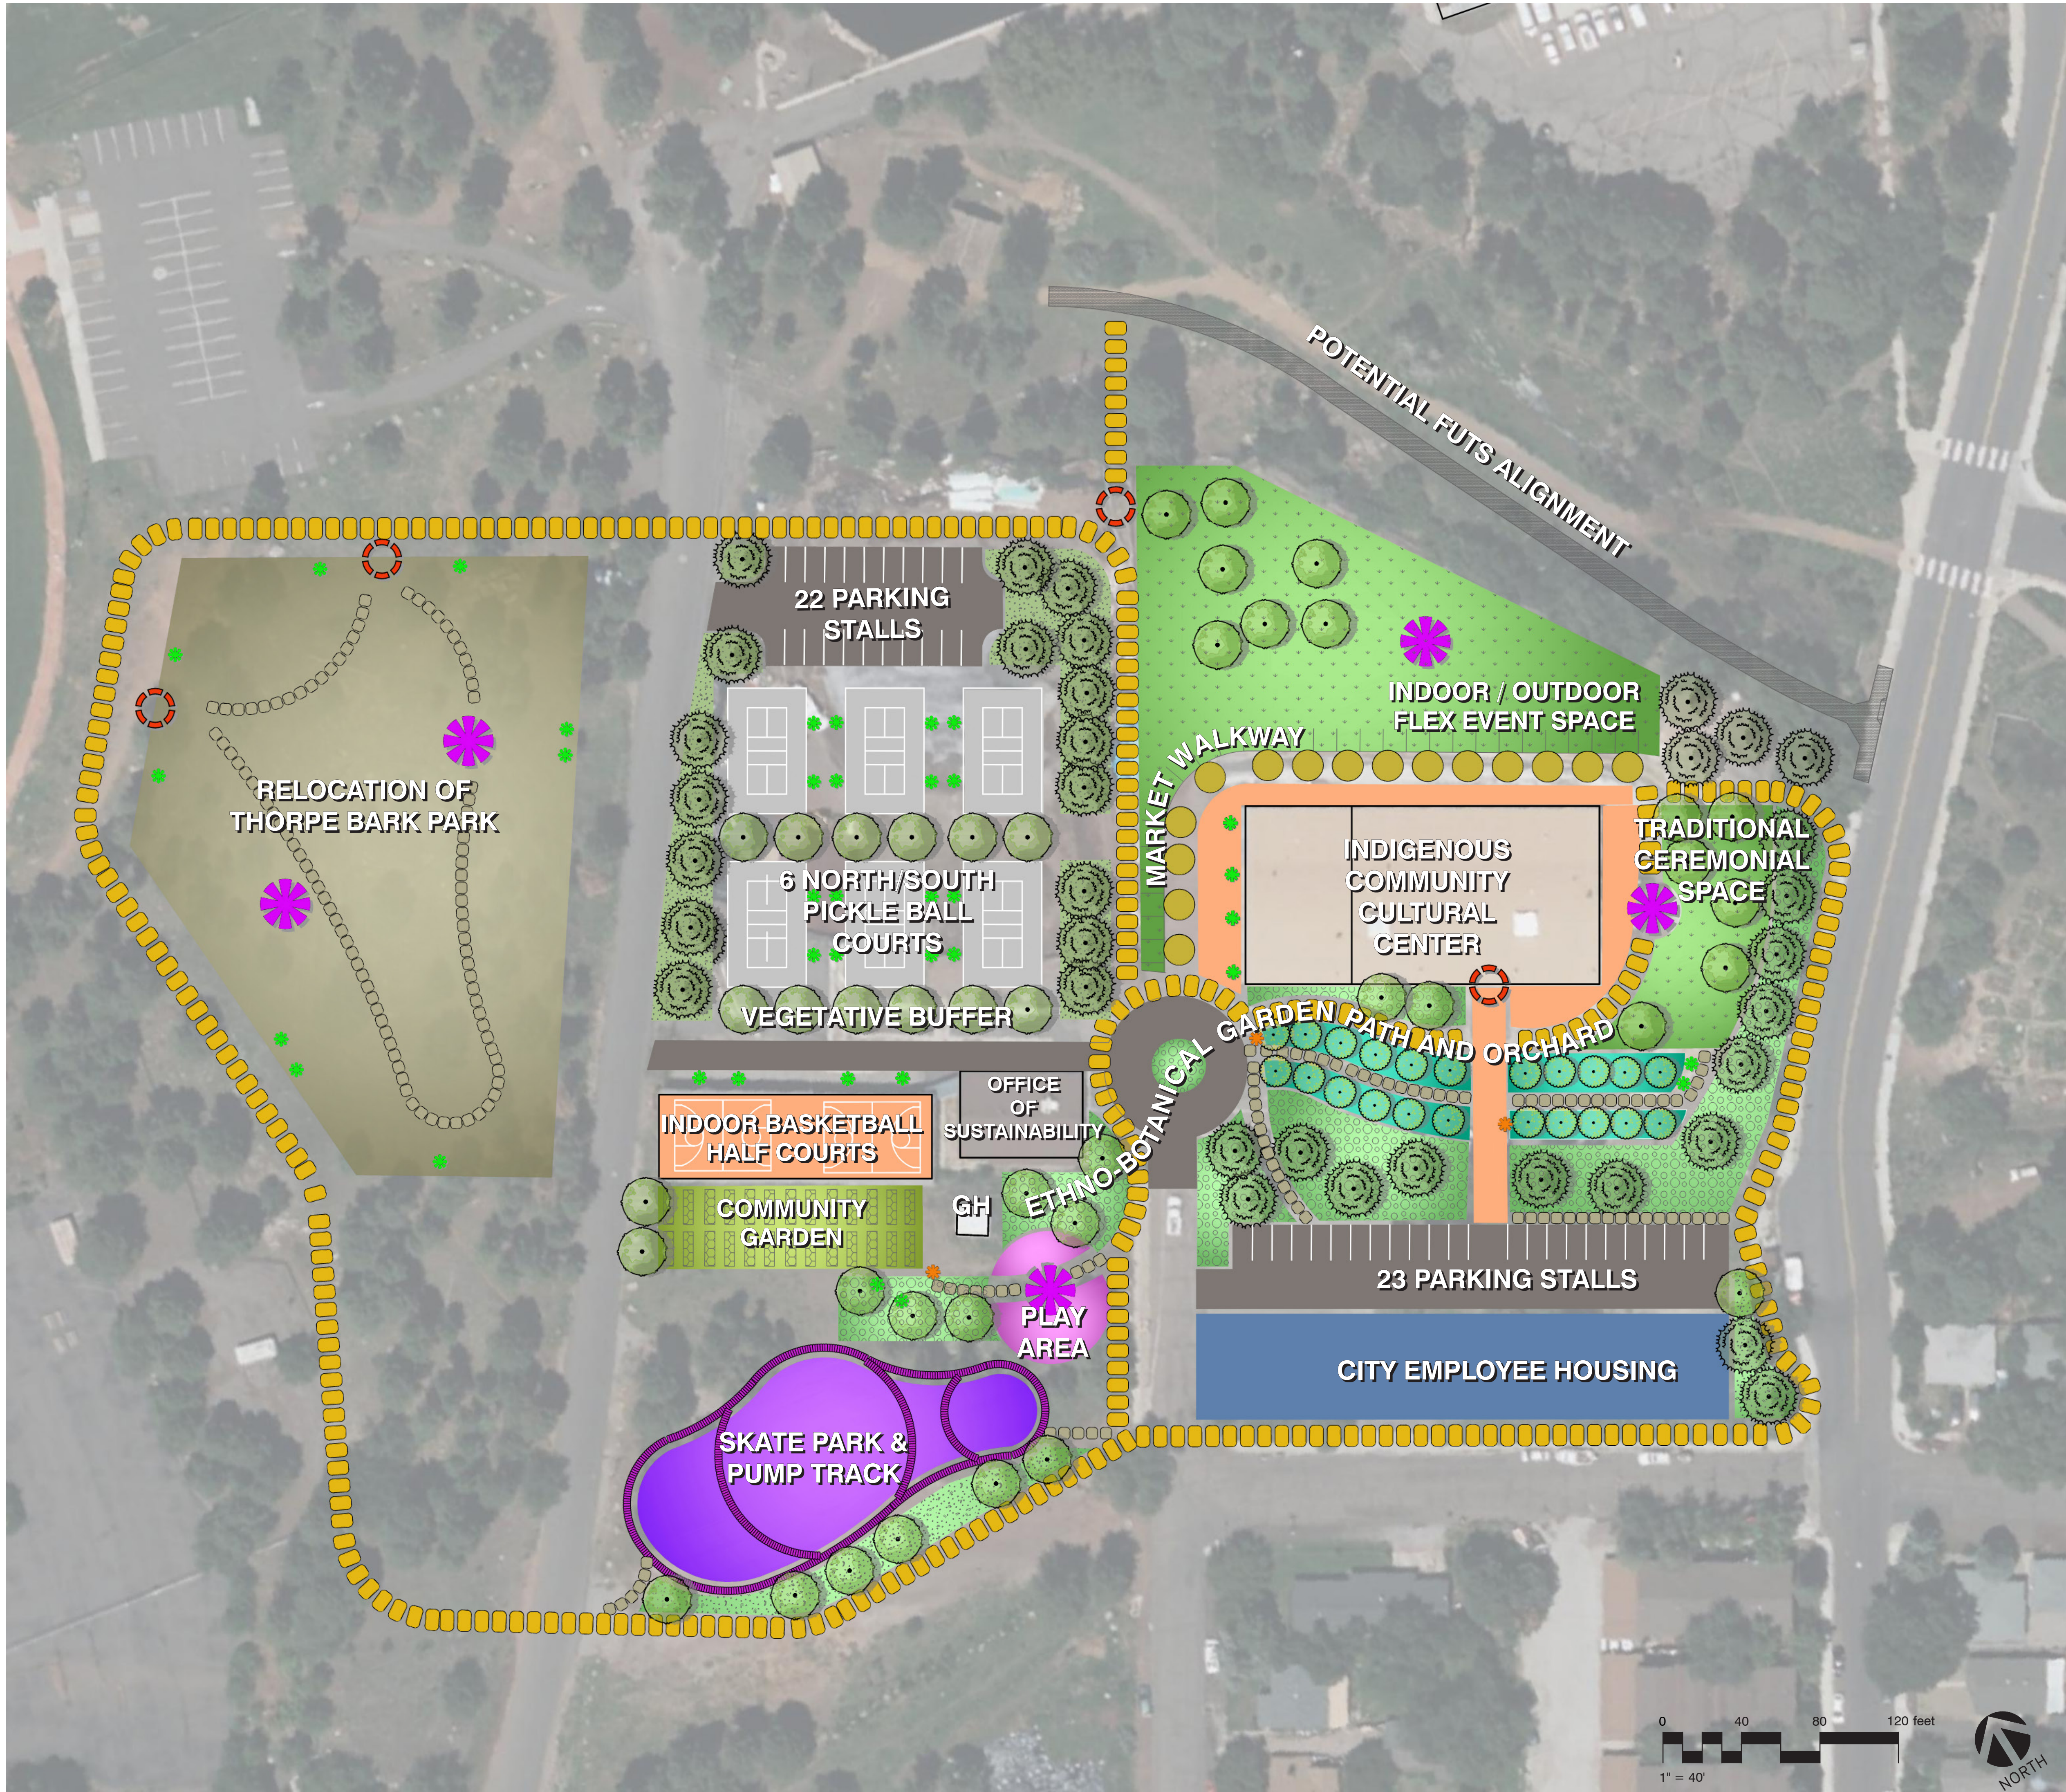

THORPE PARK ANNEX DRAFT FINAL CONCEPT

LEGEND:

- Re-Vegetation
- Pollinator
- Turf
- 15' Path
- 10' Path
- 5' Path
- Gathering Space
- Bench/Table
- Interpretive Signage
- Entry Point