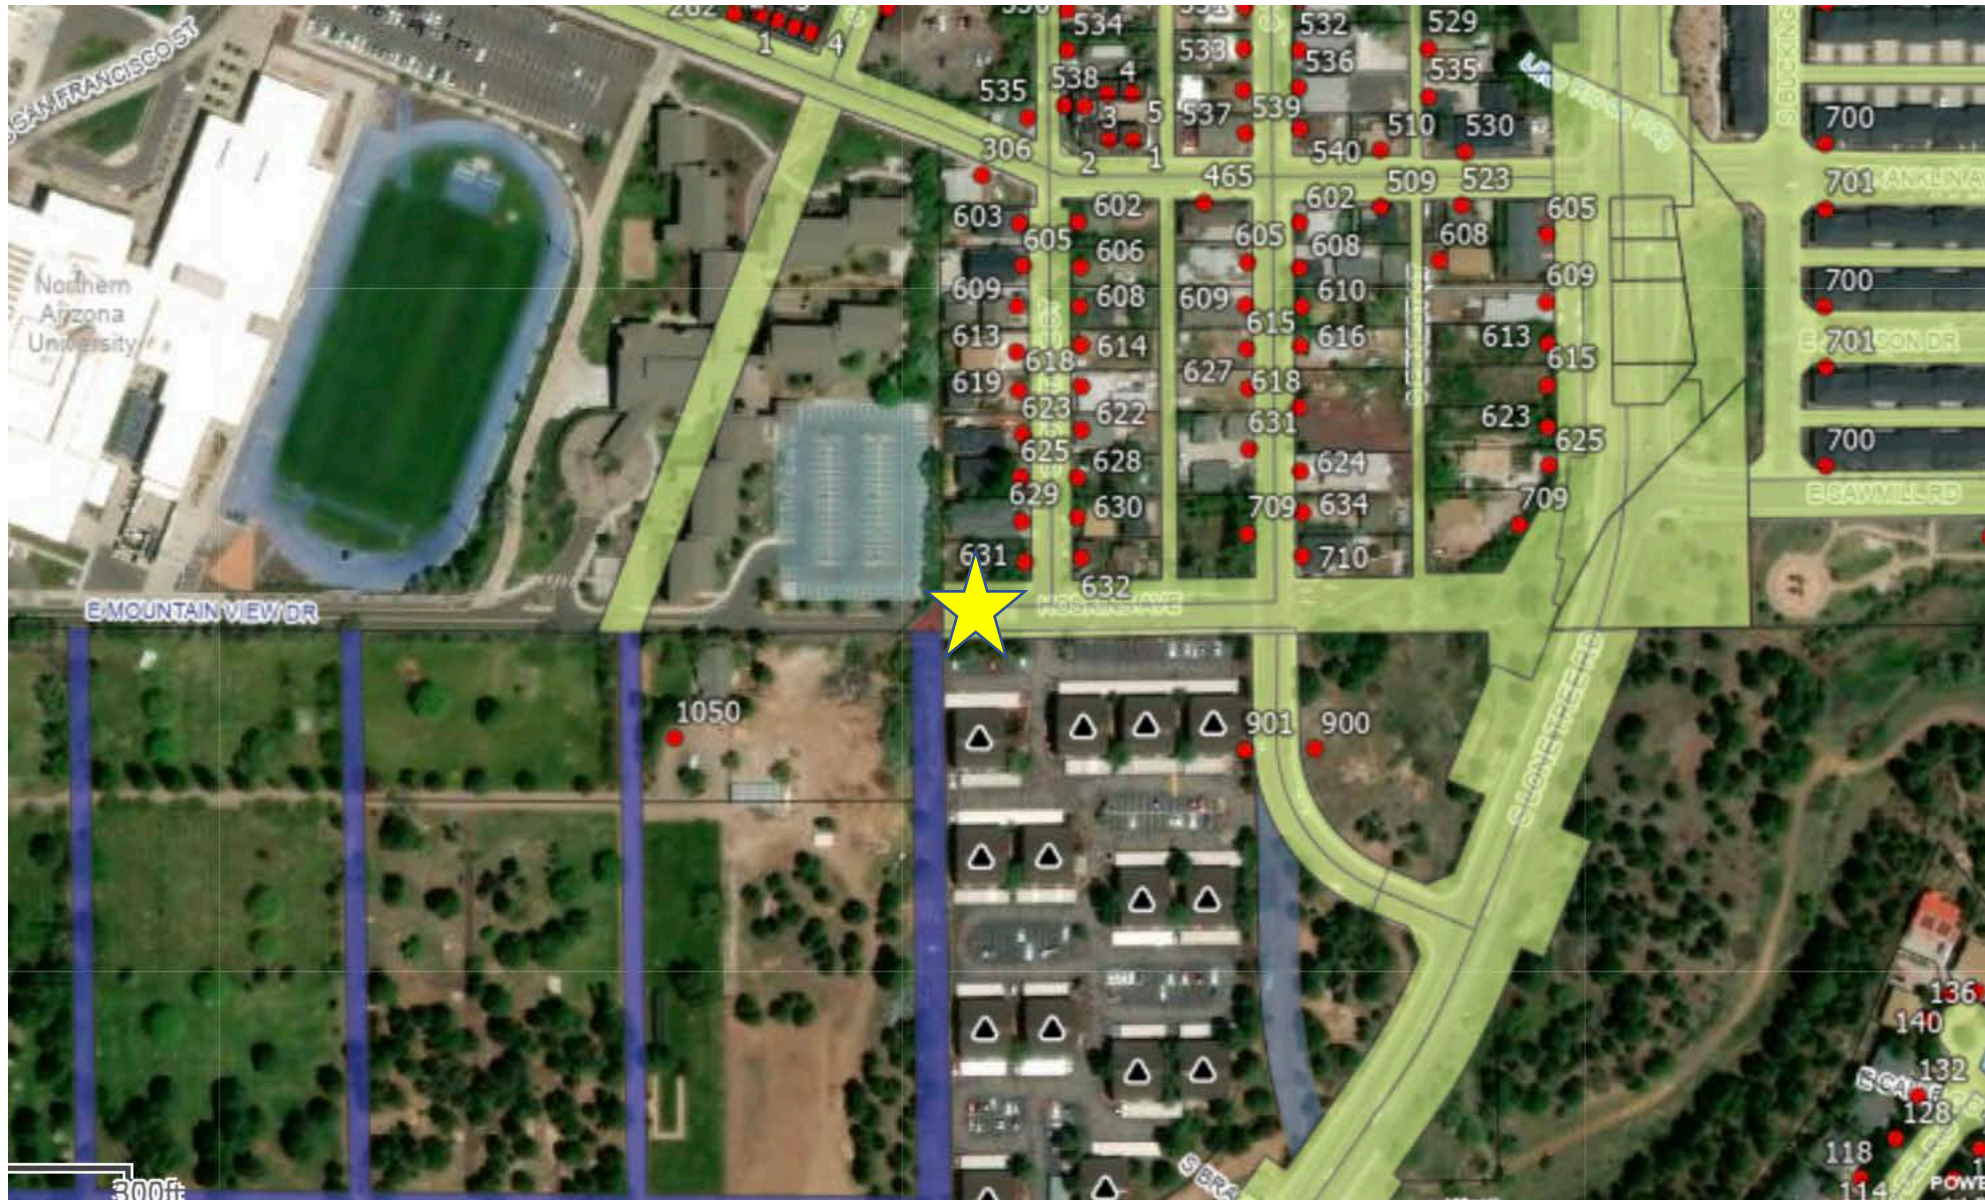

NAU Abandonment Request Hoskins Ave.

Vicinity Map

Regional Plan Future Trail

TEAM FLAGSTAFF

WE MAKE THE
CITY BETTER

TEAM FLAGSTAFF

WE MAKE THE CITY BETTER

300

625

628

629

630

632

631

S Fountaine St

W Hoskins Ave