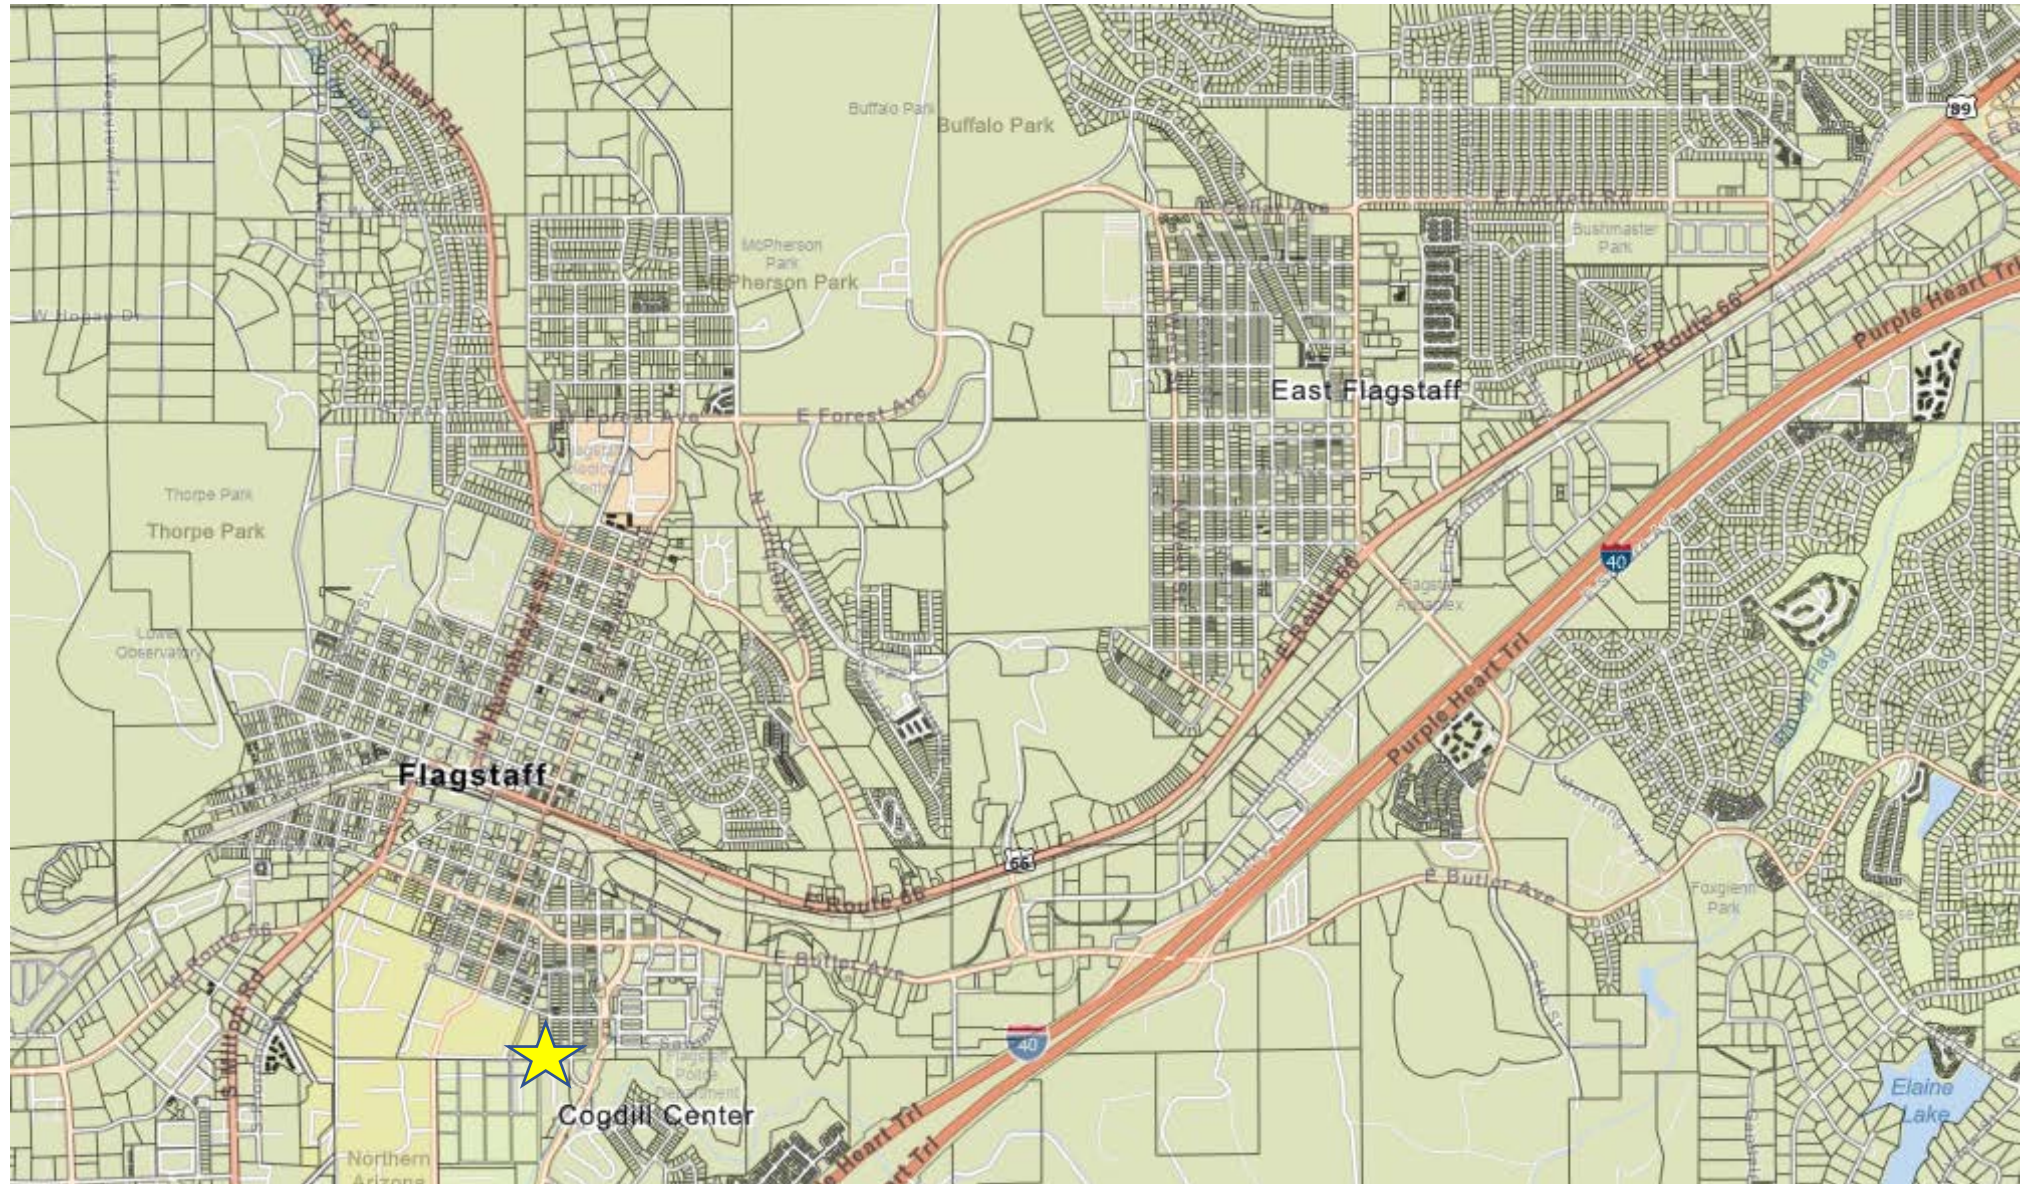

NAU Abandonment Request Hoskins Ave.

Vicinity Map

Regional Plan Future Trail

TEAM FLAGSTAFF

WE MAKE THE
CITY BETTER

TEAM FLAGSTAFF

WE MAKE THE CITY BETTER

300

625

628

629

630

632

631

S Fountaine St

W Hoskins Ave

W Hoskins Ave

Mountain View Dr

103-05-003

Northern Arizona University

104-02-062 625

104-02-063 629

104-02-064 631

104-02-049 628 628 1/2