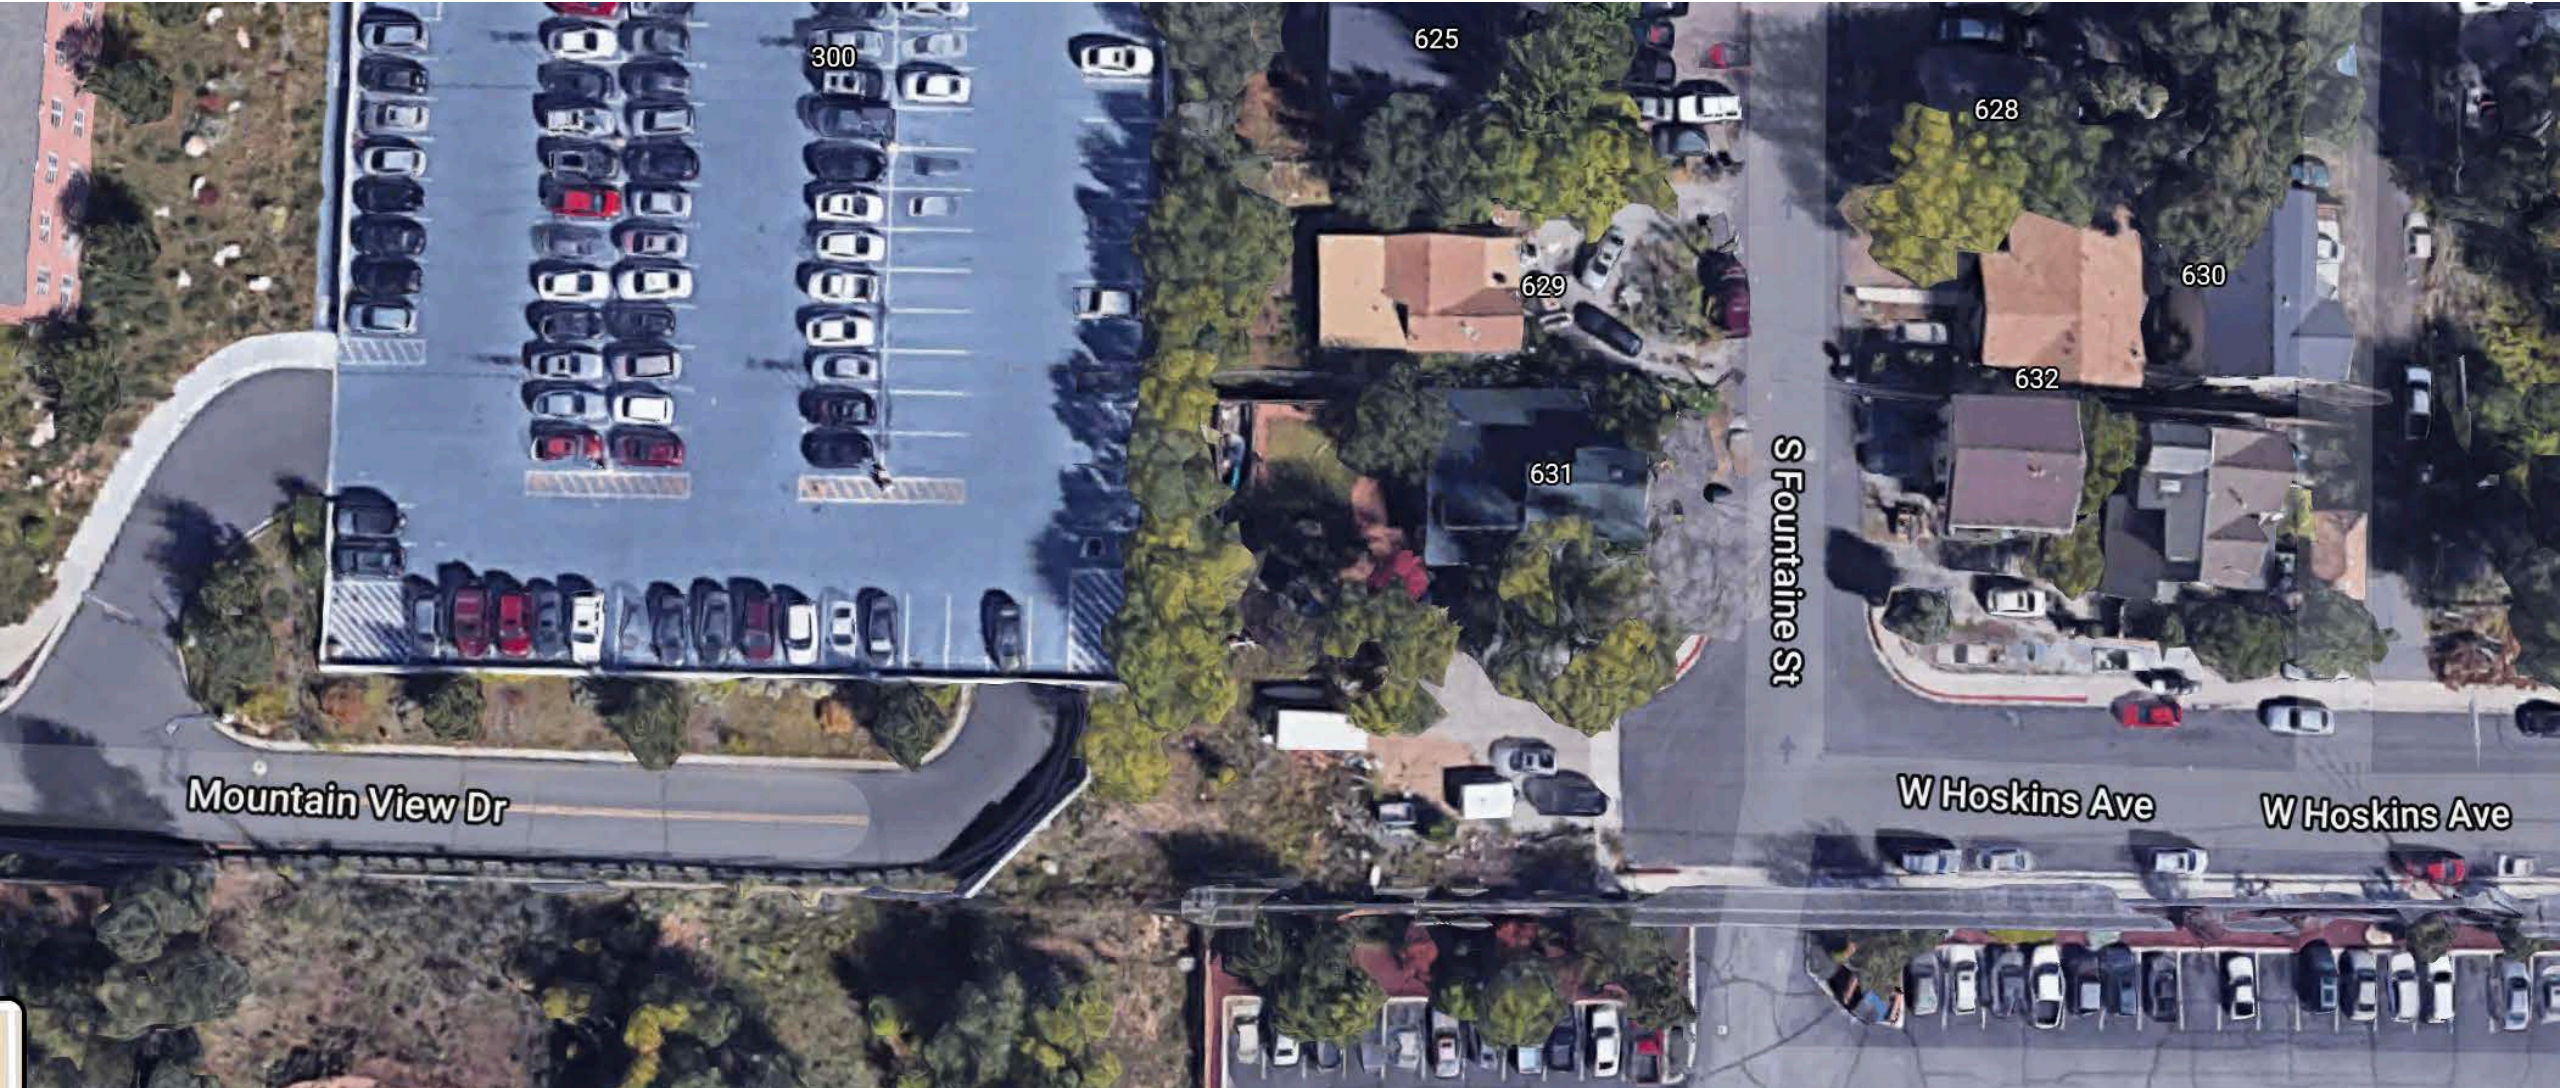

NAU Abandonment Request Hoskins Ave.

Vicinity Map

Regional Plan Future Trail

TEAM FLAGSTAFF

WE MAKE THE
CITY BETTER

TEAM FLAGSTAFF

WE MAKE THE CITY BETTER

300

625

628

629

630

632

631

S Fountaine St

W Hoskins Ave